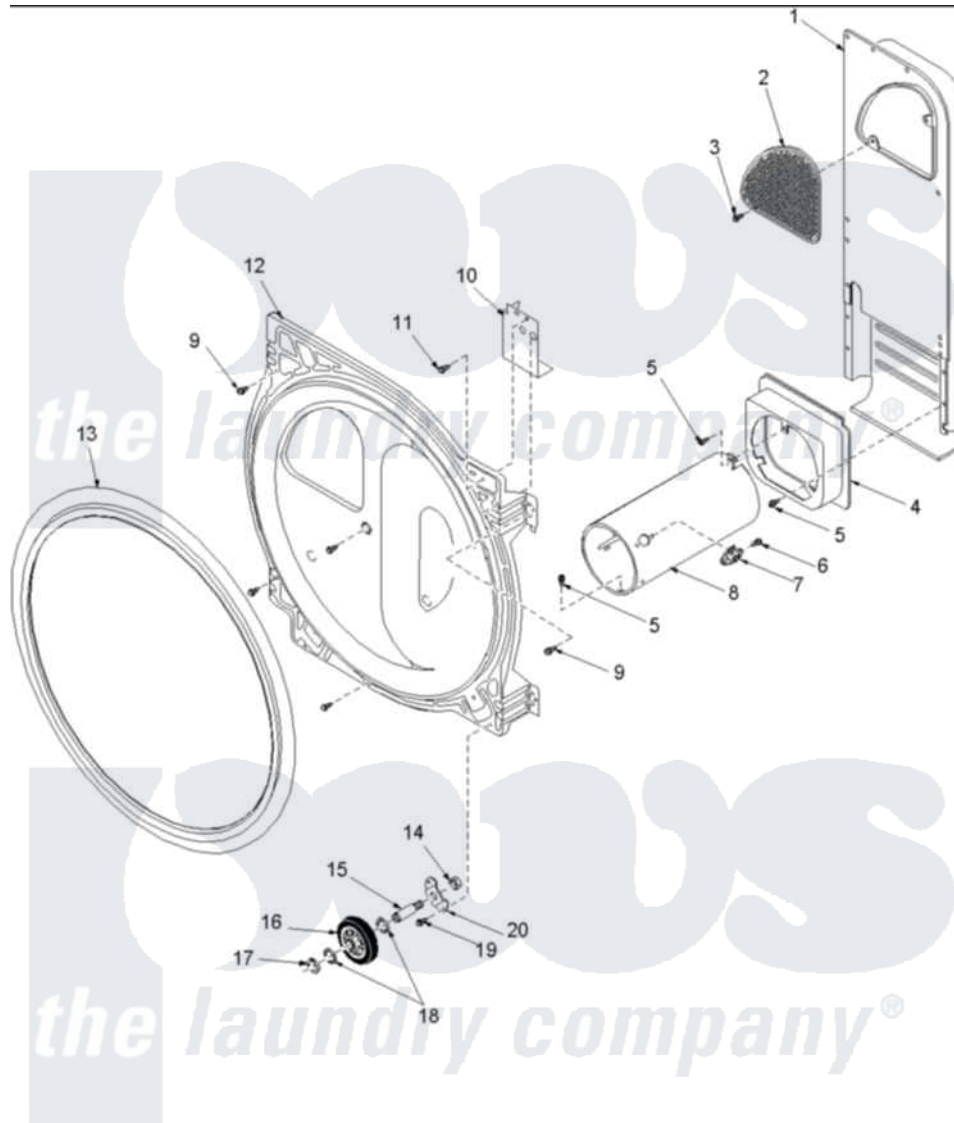

Amana LGA50AW (BOM: PLGA50AW) 08 - REAR BULKHEAD, ROLLERS & AIR DUCT ASSY

Amana Residential Amana LGA50AW (BOM: PLGA50AW) Dryer Parts Parts Diagram 08 - REAR BULKHEAD, ROLLERS & AIR DUCT ASSY

Click on the part number to view part

Item	Original Part Number	Replaced By	Status	Part Description
1	503490	503605		Assembly, Heater Duct
2	500074	503605		Assembly, Heater Duct
4	500122	510101		Shroud Heat Duct
6	51782		Not Available	SCREW, 6B-20X5/16
7	Y61886			Thermostat, Limit-Blk
8	Y61888	37001303		Duct- Comb
10	Y504185			Shield, Terminal Block
11	501285			Screw, No.12 X 9/16-Pla
12	504801W	502614WP		Bulkhead, Rear
13	501801	37001132		Seal, Cylinder
14	56156	358160		Nut
15	56461			Shaft
16	500214	37001042		Assembly, Cylinder Roller
17	23748			Ring, Retaining
18	52549			Washer, 501 ID X3/4 Odx