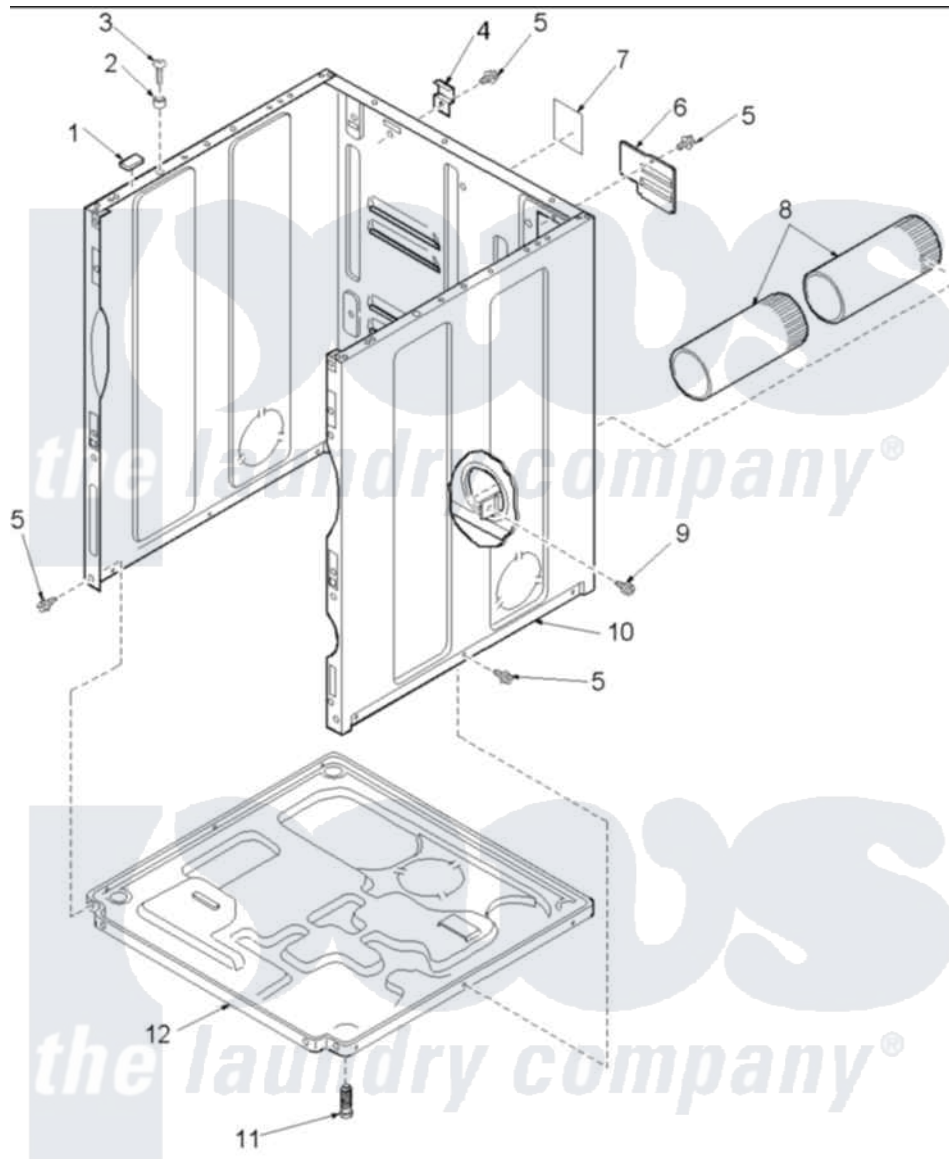

Amana LGA60AW (BOM: PLGA60AW) 01 - CABINET AND BASE

Amana Residential Amana LGA60AW (BOM: PLGA60AW) Dryer Parts Parts Diagram 01 - CABINET AND BASE
 Click on the part number to view part

Item	Original Part Number	Replaced By	Status	Part Description
1	Y56128			Pad, Bumper
2	505187			Locator, Panel
3	32671	Y014874		Screw, Idler Arm And Sleeve
4	500003			Hinge, Top
6	500114	510903		Plate Access Panel
7	501289		Not Available	(ELECTRIC MODELS)
8	505518			Duct, Exhaust
10	501688W	37001284		Cabinet As Pack
11	Y500101			Leg, Leveling
12	500070			Base, Dryer