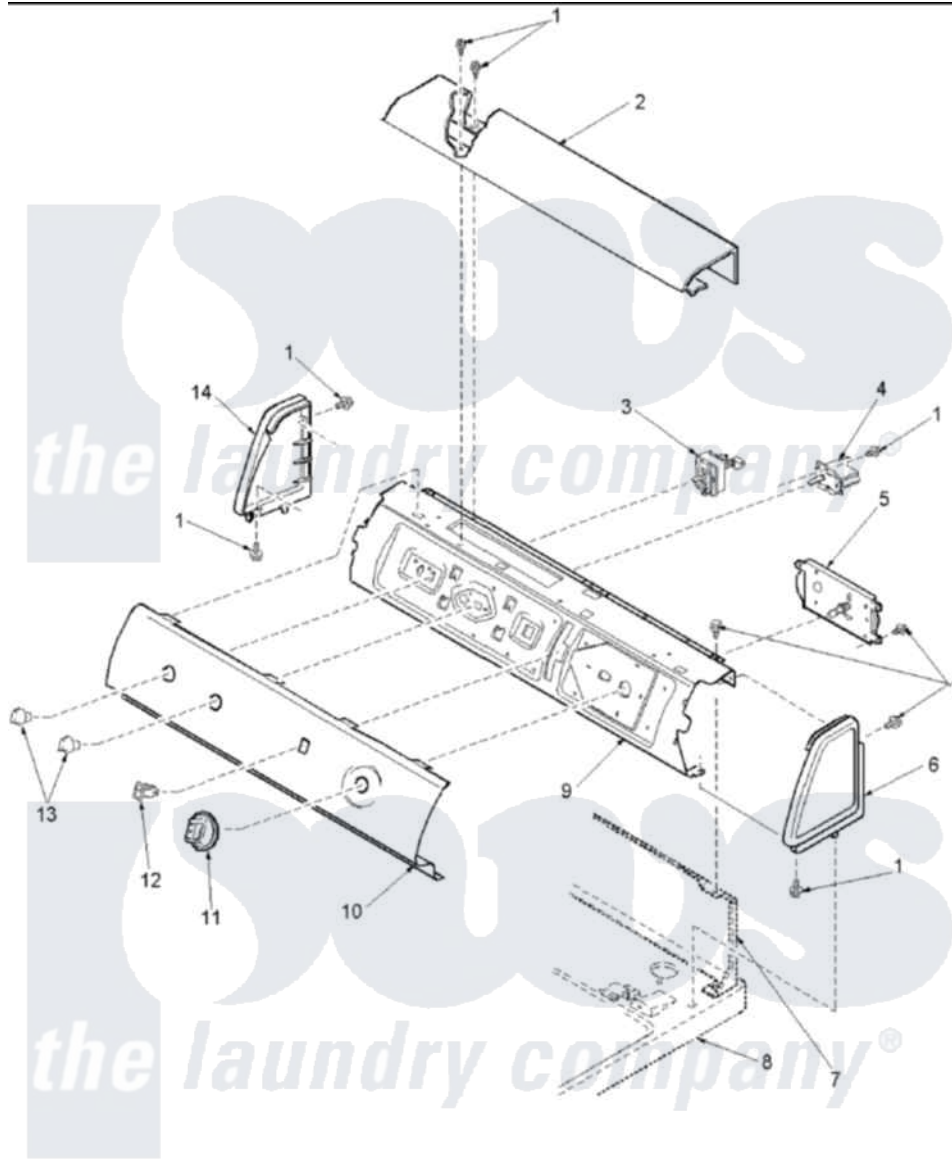

Amana LGA60AW (BOM: PLGA60AW) 02 - CONTROL PANEL

Amana Residential Amana LGA60AW (BOM: PLGA60AW) Dryer Parts Parts Diagram 02 - CONTROL PANEL
 Click on the part number to view part

Item	Original Part Number	Replaced By	Status	Part Description
2	503674W			Cover, Top
3	Y503995			Switch, Fabric Selector
4	504102	40070501		Buzzer, Adjustable
5	504180		Not Available	TIMER, 4 CYCLE
6	504008W		Not Available	CAP-END RH
7	Y00000000		Not Available	SEE NOTE SEE NOTE PANEL,HOME HOOD BACK
8	Y00000000		Not Available	SEE NOTE SEE NOTE Assy, Top Panel
9	503901		Not Available	PANEL,SUPPORT CONTROL (MECH)
10	503594W		Not Available	PANEL, GRAPHIC
11	502220W			Knob, Timer
12	38424W			Switch, Rocker
13	36701W			Knob
14	504009W	40012702W		Endcap