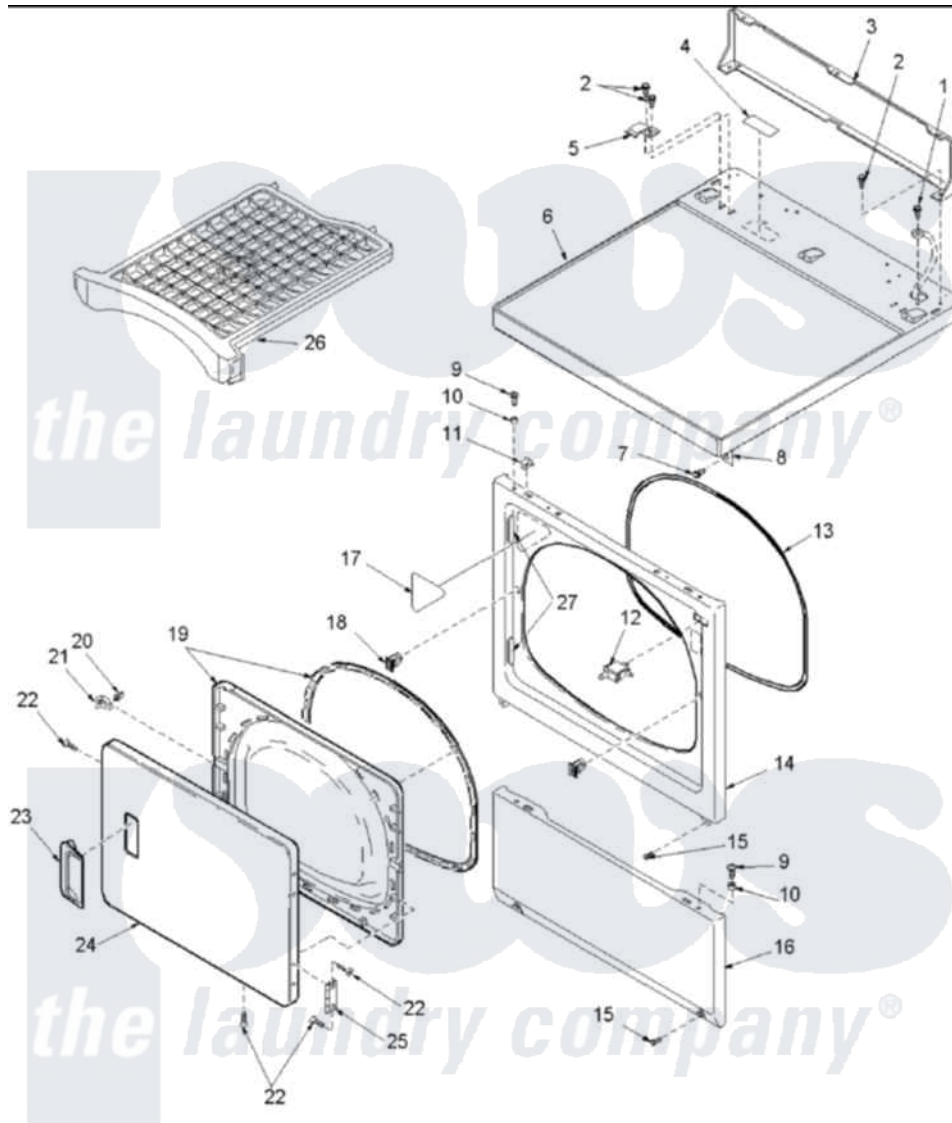

Amana LGA60AW (BOM: PLGA60AW) 03 - DOOR AND FRONT, ACCESS, AND TOP PANELS

Amana Residential Amana LGA60AW (BOM: PLGA60AW) Dryer Parts Parts Diagram 03 - DOOR AND FRONT, ACCESS, AND TOP PANELS
 Click on the part number to view part

Item	Original Part Number	Replaced By	Status	Part Description
3	500343		Not Available	PANEL,BACK(HOME HOOD)
4	24903R4		Not Available	STICKER
5	Y503876			Clip, Hold Down
6	500085W	37001027		Panel, Top
8	500084	40130801		Bracket, Top Mount
9	32671	Y014874		Screw, Idler Arm And Sleeve
10	505187			Locator, Panel
11	56080	22001650		Fastener, Spring
12	Y504570	W10169313		Switch-Dor
13	504005	511056		Seal Front Panel
14	503639W	503656WP		Panel, Front
16	503648W	40045301WP		Panel, Access
17	500281		Not Available	STICKER
18	54660	LA-1003		Door Catch Kit
19	503643W	37001028		Seal And Liner, Assembly