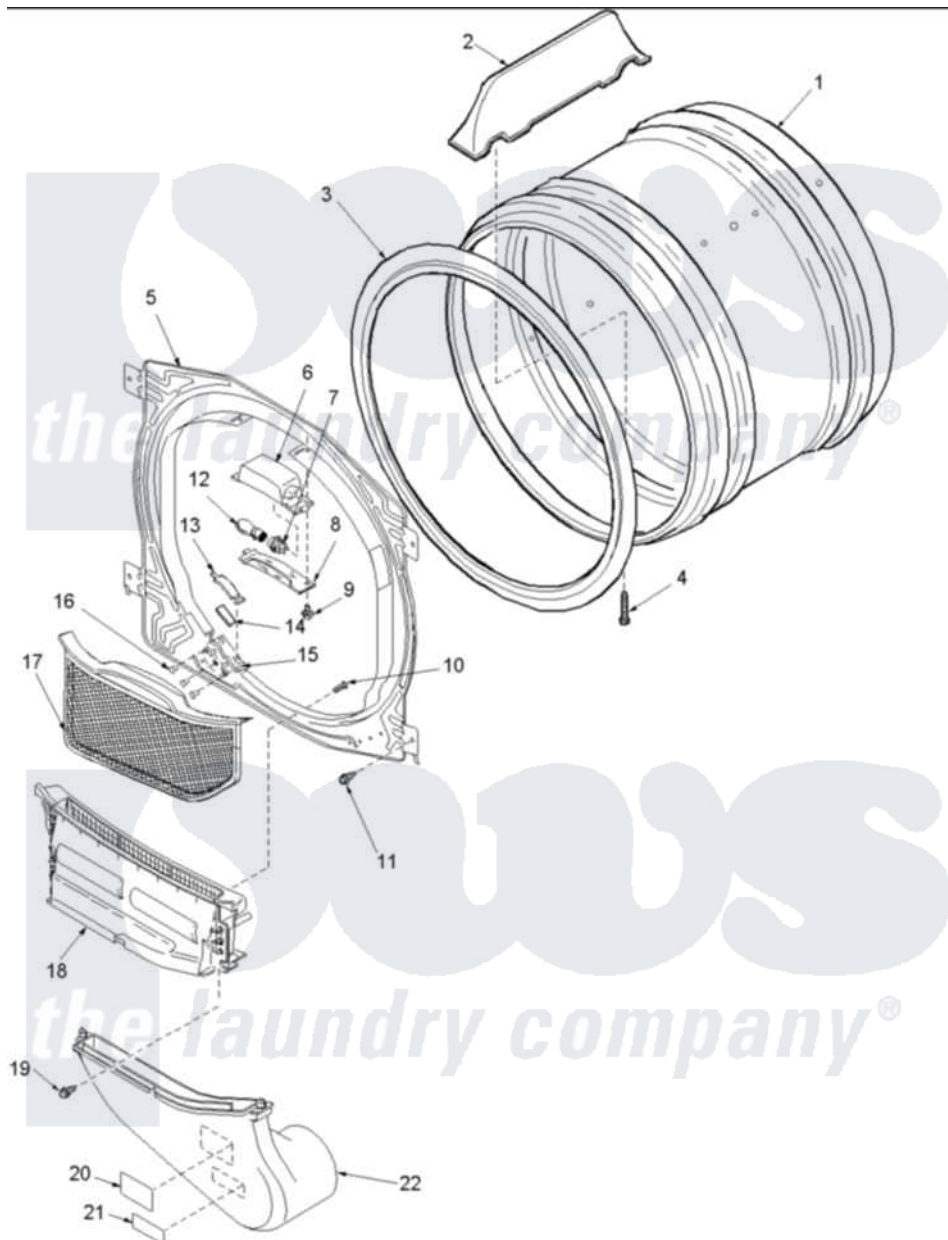

# Amana LGA60AW (BOM: PLGA60AW) 04 - FRONT BULKHEAD, AIR DUCT & CYLINDER

Amana Residential Amana LGA60AW (BOM: PLGA60AW) Dryer Parts Parts Diagram 04 - FRONT BULKHEAD, AIR DUCT & CYLINDER

Click on the part number to view part

Item	Original Part Number	Replaced By	Status	Part Description
1	Y504468		Not Available	ASSY CYLINDER
2	503703	<a href="#">12002559</a>		Baffle Kit
3	501801	<a href="#">37001132</a>		Seal, Cylinder
4	<a href="#">Y62588</a>			Screw, 10BT-12 X 1 Tap
5	503616W	<a href="#">503616WP</a>		Assembly, Frt Bulkhead
6	503622	<a href="#">Y504452</a>		Light Assembly
7	504458	<a href="#">Y504452</a>		Light Assembly
8	Y503623	<a href="#">40094301</a>		Lens, Light
9	500227	<a href="#">505295</a>		Screw, No.8ab-16 x 3/4 PH
11	503661	<a href="#">27001200</a>		Screw
12	Y60954	<a href="#">67001316</a>		Bulb, Light
13	501553	<a href="#">37001298</a>		Glide- Dry
14	500121	<a href="#">510189</a>		Pad Felt
15	<a href="#">37001036</a>			Bracket, Cylinder Glide
16	37001031	<a href="#">3370225</a>		Screw