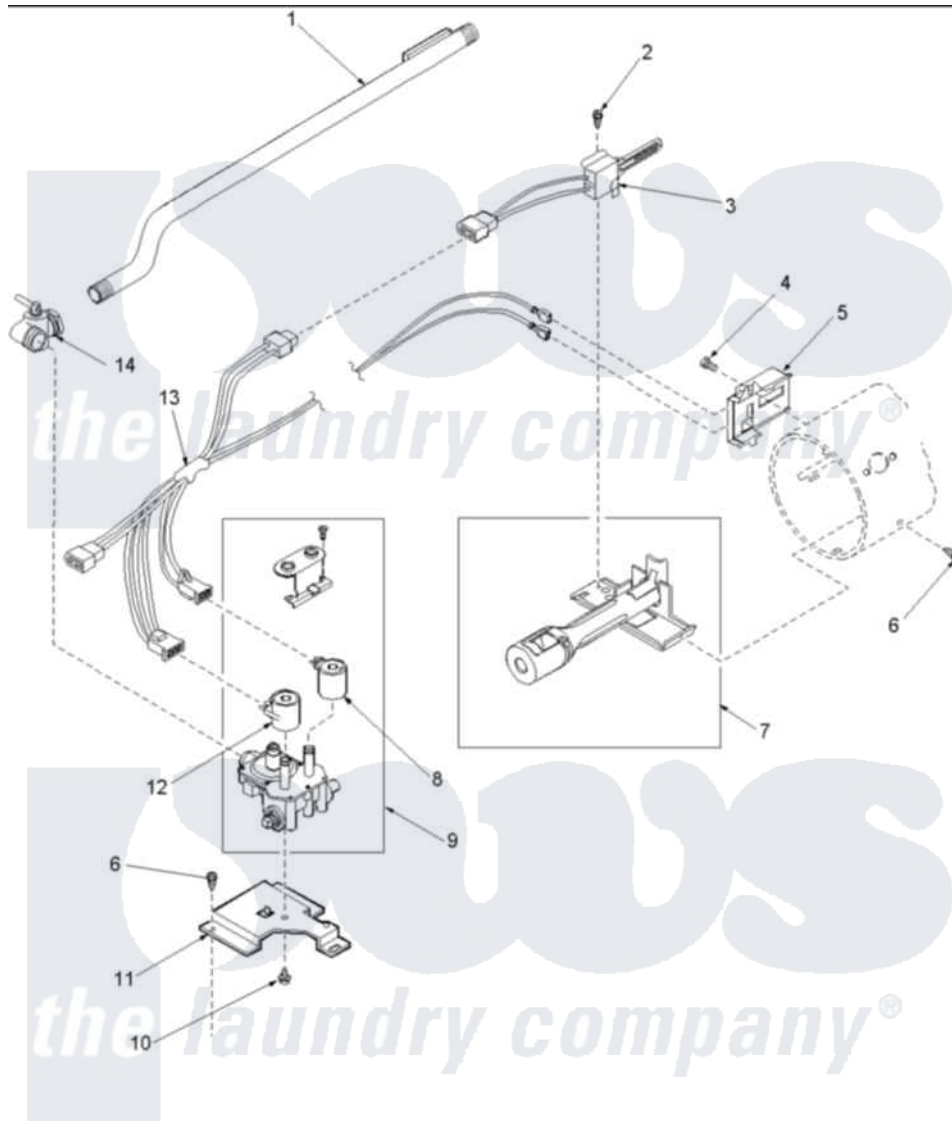

Amana LGA60AW (BOM: PLGA60AW) 05 - GAS VALVE, IGNITER & GAS CONVERSION KITS

Amana [Residential Amana LGA60AW \(BOM: PLGA60AW\) Dryer Parts](#) Parts Diagram 05 - GAS VALVE, IGNITER & GAS CONVERSION KITS
 Click on the part number to view part

Item	Original Part Number	Replaced By	Status	Part Description
1	500647	510204		Pipe
2	51782		Not Available	SCREW, 6B-20X5/16
3	503604	37001308		Ignitor
4	23222	3177991		Screw
5	Y56231	338906		Radiant, Sensor
7	Y56234	37001304		Burner Ign
8	58804B	694540		Coil, 60 Hz
9	Y504091			Assembly, Valve-Gas-Single
10	56124	3370225		Screw
11	500821			Bracket, Mounting-Gas
12	58804A	306106		Coil, Holding And Booster-W
13	60641	37001007		Harness, Wire
14	Y56229	510205		Valve-Elbo
NI	650P3			Kit, Gas Burner Conversion
"	649P3	LPK1		LP Gas Con