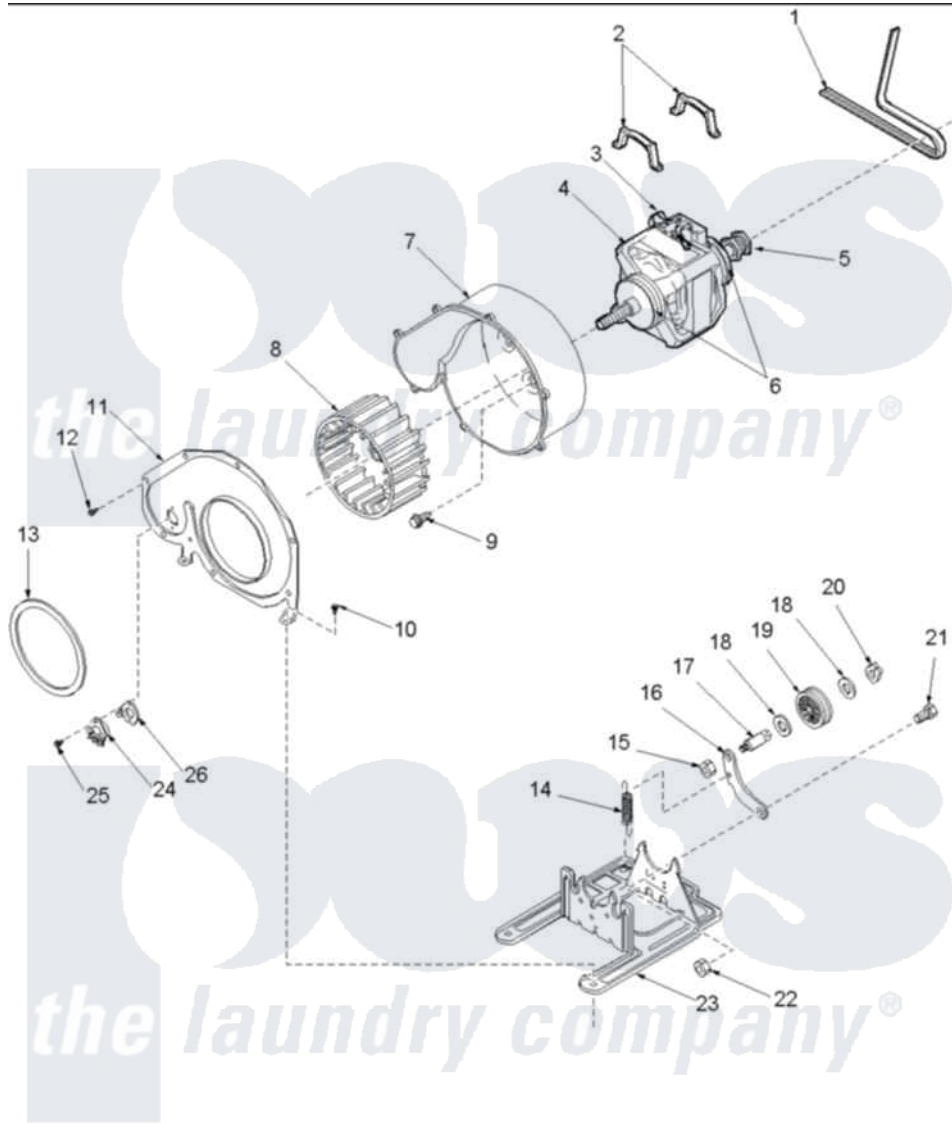

# Amana LGA60AW (BOM: PLGA60AW) 07 - MOTOR AND FAN ASSEMBLIES

Amana [Residential Amana LGA60AW \(BOM: PLGA60AW\) Dryer Parts](#) Parts Diagram 07 - MOTOR AND FAN ASSEMBLIES

[Click on the part number to view part](#)

Item	Original Part Number	Replaced By	Status	Part Description
1	59174	<a href="#">40111201</a>		Belt, Cylinder
2	Y58047	<a href="#">660658</a>		Clamp, Motor Mounting 343481 685441
3	501218		Not Available	MOTOR SWITCH (DOES NOT INCLUDE THERMAL PROT
4	502368	<a href="#">2200376</a>		Motor
5	<a href="#">500011</a>			Pulley, Motor
6	<a href="#">590P3</a>			Motor Hub Ring Kit
7	<a href="#">56020</a>			Housing, Blower
8	56000	<a href="#">510139P</a>		Assembly Blower Fan Package
11	500078	<a href="#">511969P</a>		Kit Blower Housing And Cover
12	<a href="#">31260</a>			Screw, No.8 X 3/8 Ind H
13	504018	<a href="#">37001119</a>		Seal, Blower Housing
14	<a href="#">56076</a>			Spring, Idler
15	56156	<a href="#">358160</a>		Nut

16	500910	<a href="#">37001144</a>	Assembly- Idler
17	<a href="#">56461</a>		Shaft
18	<a href="#">52549</a>		Washer, 501 ID X3/4 Odx
19	<a href="#">Y54414</a>		Assembly, Wheel And Bearing
20	<a href="#">23748</a>		Ring, Retaining
21	<a href="#">500824</a>		Screw, 1/4-20 Unc Hex
22	56156	<a href="#">358160</a>	Nut
23	<a href="#">503613</a>		Mount, Motor
24	<a href="#">503979</a>		Thermostat
25	Y33561	<a href="#">489464</a>	Screw
26	<a href="#">61623</a>		Thermostat, Heater-BR
NI	500269	<a href="#">37001287</a>	Assembly, Idler Lever/Shaft/Pulley