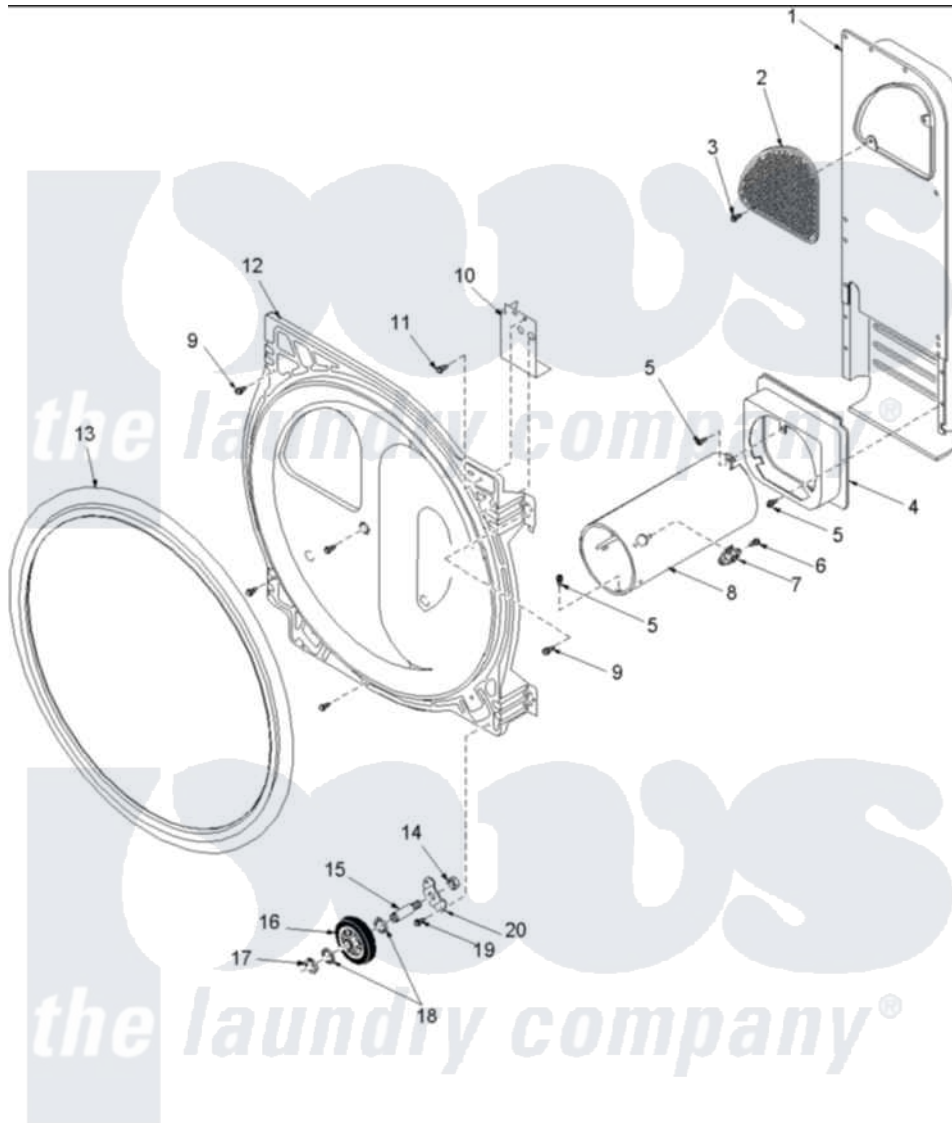

# Amana LGA60AW (BOM: PLGA60AW) 08 - REAR BULKHEAD, ROLLERS & AIR DUCT ASSY

Amana Residential Amana LGA60AW (BOM: PLGA60AW) Dryer Parts Parts Diagram 08 - REAR BULKHEAD, ROLLERS & AIR DUCT ASSY  
 Click on the part number to view part

Item	Original Part Number	Replaced By	Status	Part Description
1	503490	<a href="#">503605</a>		Assembly, Heater Duct
2	500074	<a href="#">503605</a>		Assembly, Heater Duct
4	500122	<a href="#">510101</a>		Shroud Heat Duct
6	51782		Not Available	SCREW, 6B-20X5/16
7	<a href="#">Y61886</a>			Thermostat, Limit-Blk
8	Y61888	<a href="#">37001303</a>		Duct- Comb
10	<a href="#">Y504185</a>			Shield, Terminal Block
11	<a href="#">501285</a>			Screw, No.12 X 9/16-Pla
12	504802		Not Available	BLKHD, REAR (STN STEEL)
13	501801	<a href="#">37001132</a>		Seal, Cylinder
14	56156	<a href="#">358160</a>		Nut
15	<a href="#">56461</a>			Shaft
16	500214	<a href="#">37001042</a>		Assembly, Cylinder Roller
17	<a href="#">23748</a>			Ring, Retaining
18	<a href="#">52549</a>			Washer, 501 ID X3/4 Odx