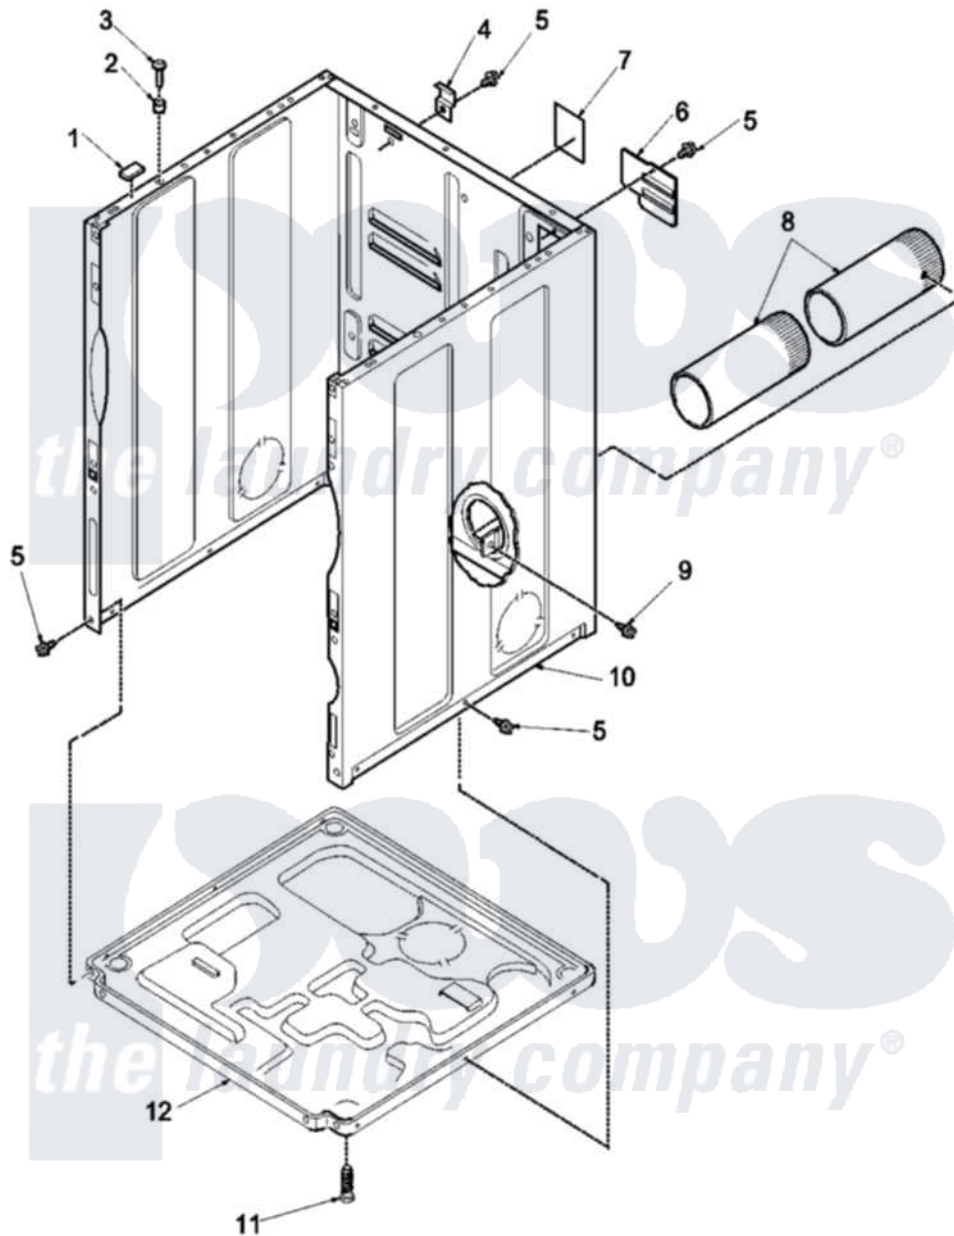

Amana LGA80AL (BOM: PLGA80AL) 01 - CABINET AND BASE

Amana Residential Amana LGA80AL (BOM: PLGA80AL) Dryer Parts Parts Diagram 01 - CABINET AND BASE
 Click on the part number to view part

Item	Original Part Number	Replaced By	Status	Part Description
1	Y56128			Pad, Bumper
2	505187			Locator, Panel
3	32671	Y014874		Screw, Idler Arm And Sleeve
4	500003			Hinge, Top
6	503293			Plate, Access Cover
7	500495		Not Available	(GAS MODELS)
8	505518			Duct, Exhaust
9	503688			Screw, 10B-16 X .34 I
10	501688L		Not Available	ASSY, CAB (HOME)
11	Y500101			Leg, Leveling
12	500070			Base, Dryer