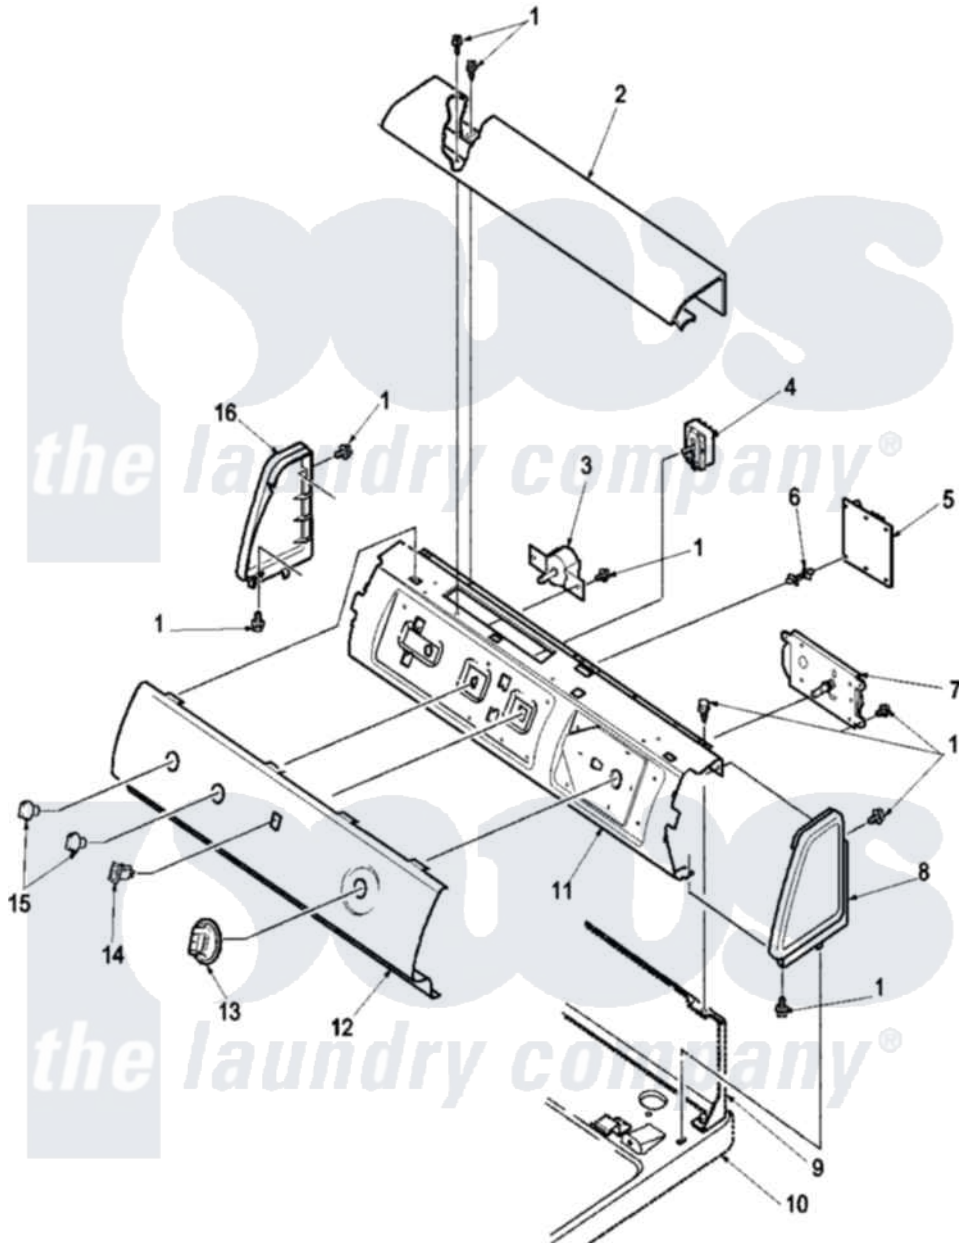

# Amana LGA80AL (BOM: PLGA80AL) 02 - CONTROL PANEL

Amana [Residential Amana LGA80AL \(BOM: PLGA80AL\) Dryer Parts](#) Parts Diagram 02 - CONTROL PANEL  
 Click on the part number to view part

Item	Original Part Number	Replaced By	Status	Part Description
1	501086	<a href="#">90767</a>		Screw, 8A X 3/8 HeX Washer Head Tapping
2	503674L		Not Available	COVER, TOP
3	<a href="#">62173</a>			Switch, Temperature Select
4	<a href="#">504166</a>			Switch, Signal
5	<a href="#">504175</a>			Moisture Sensor
6	<a href="#">501523</a>			Support, Circuit Board
7	<a href="#">503632</a>			Timer, 5 Cycle
8	34817L		Not Available	PANEL,END-RH
9	Y00000000		Not Available	SEE NOTE SEE NOTE PANEL,HOME HOOD BACK
10	Y00000000		Not Available	SEE NOTE SEE NOTE PANEL,DRYER TOP
11	504170		Not Available	SUPPORT, CONTROL PANEL
12	503596L		Not Available	PANEL, GRAPHIC
13	502220L	<a href="#">40013601C</a>		Assembly, Timer Knob
14	38424L	<a href="#">38424W</a>		Switch, Rocker