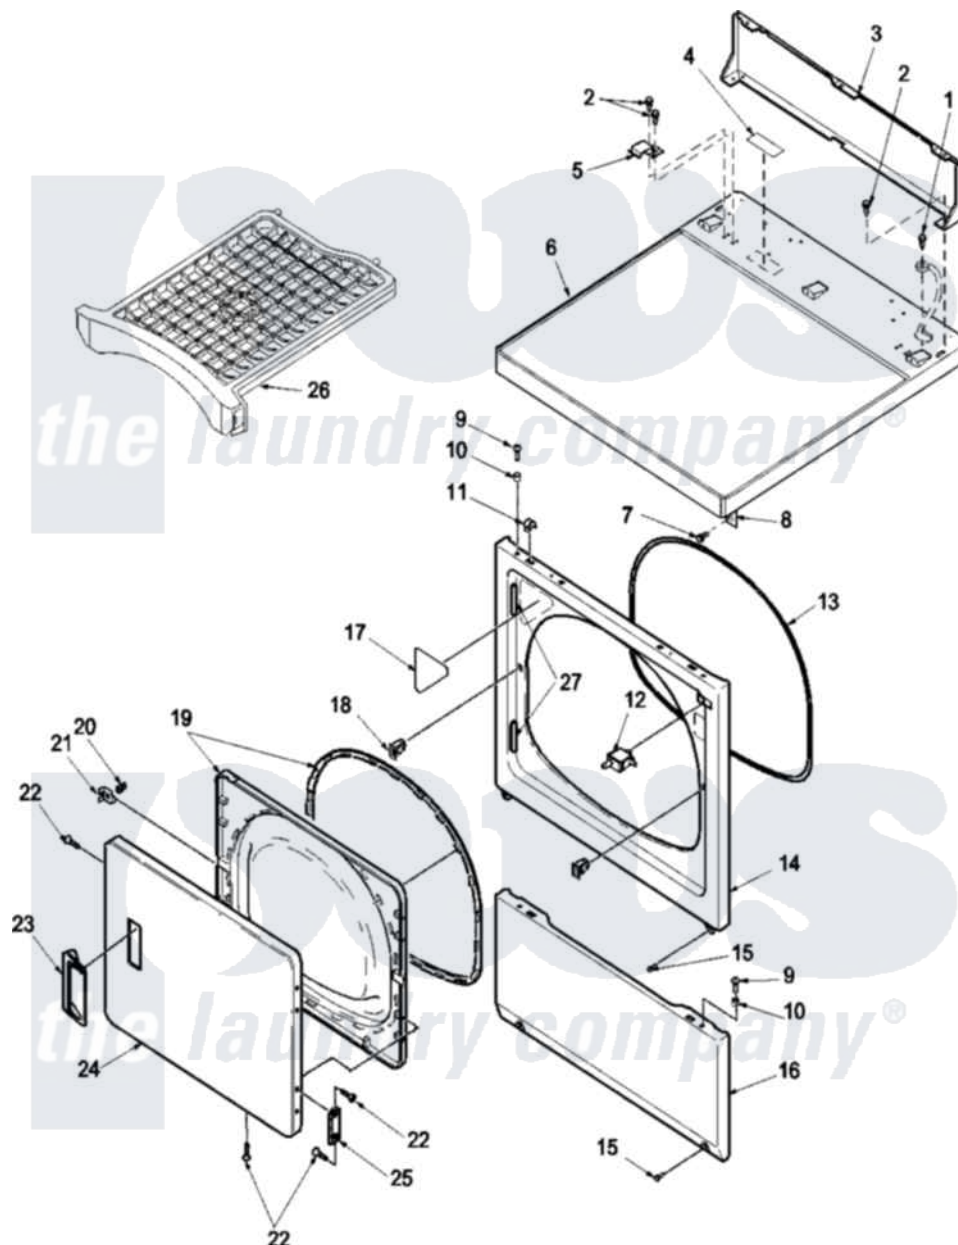

Amana LGA80AL (BOM: PLGA80AL) 03 - DOOR AND FRONT, ACCESS, AND TOP PANELS

Amana Residential Amana LGA80AL (BOM: PLGA80AL) Dryer Parts Parts Diagram 03 - DOOR AND FRONT, ACCESS, AND TOP PANELS

[Click on the part number to view part](#)

Item	Original Part Number	Replaced By	Status	Part Description
1	503688			Screw, 10B-16 X .34 I
2	501086	90767		Screw, 8A X 3/8 HeX Washer Head Tapping
3	500343		Not Available	PANEL,BACK(HOME HOOD)
4	24903		Not Available	STICKER,DISCONNECT POW
5	Y503876			Clip, Hold Down
6	500085L		Not Available	PANEL-TOP-DOMESTIC
7	503661	27001200		Screw
8	500084	40130801		Bracket, Top Mount
9	32671	Y014874		Screw, Idler Arm And Sleeve
10	505187			Locator, Panel
11	56080	22001650		Fastener, Spring
12	Y504570	W10169313		Switch-Dor
13	504005	511056		Seal Front Panel