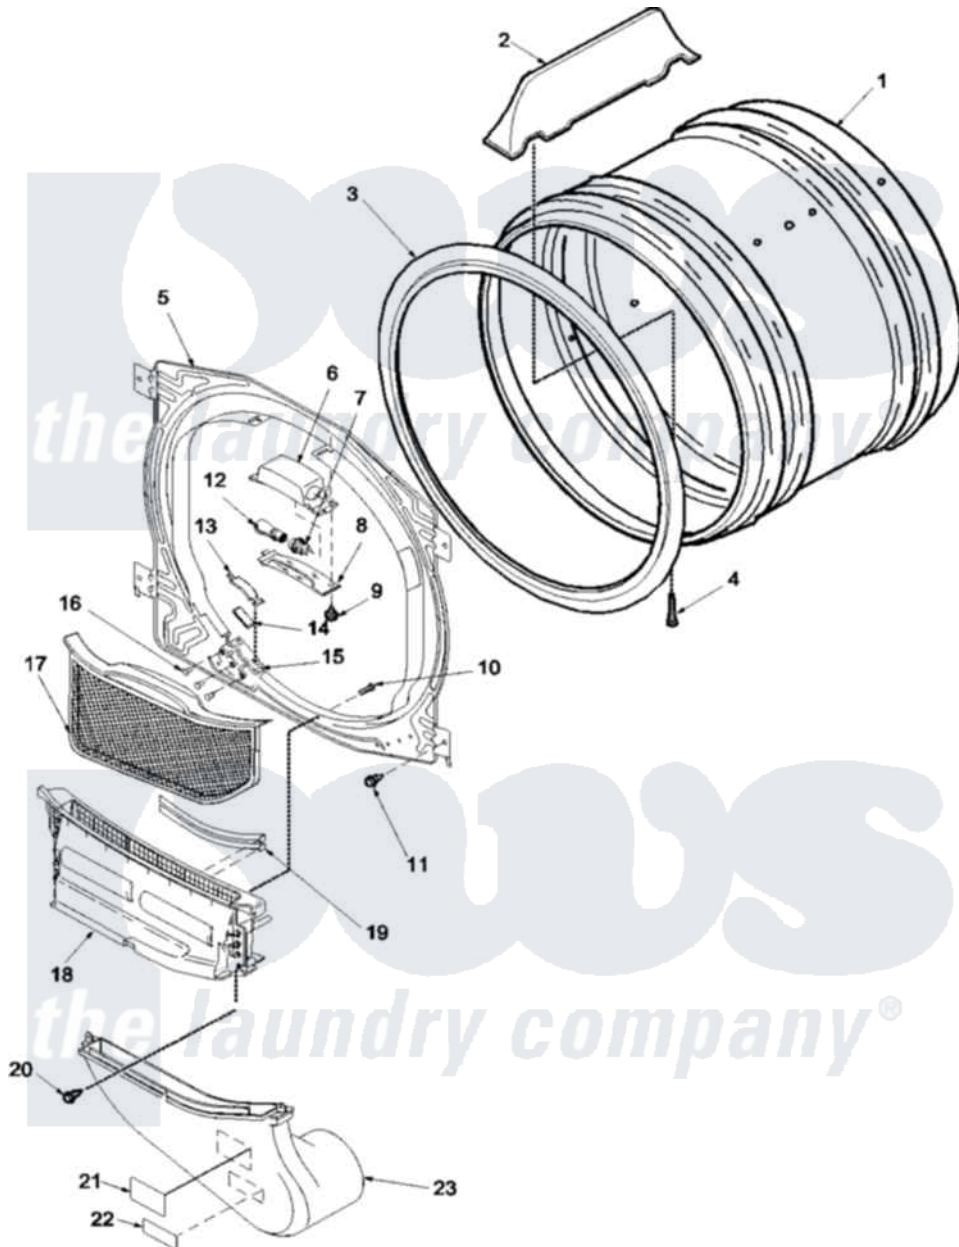

# Amana LGA80AL (BOM: PLGA80AL) 04 - F BULKHEAD, AIR DUCT, SEAL AND CYLINDER

Amana Residential Amana LGA80AL (BOM: PLGA80AL) Dryer Parts Parts Diagram 04 - F BULKHEAD, AIR DUCT, SEAL AND CYLINDER

[Click on the part number to view part](#)

Item	Original Part Number	Replaced By	Status	Part Description
1	Y504468		Not Available	ASSY CYLINDER
2	503703	<a href="#">12002559</a>		Baffle Kit
3	501801	<a href="#">37001132</a>		Seal, Cylinder
4	<a href="#">Y62588</a>			Screw, 10BT-12 X 1 Tap
5	503616W	<a href="#">503616WP</a>		Assembly, Frt Bulkhead
6	503622	<a href="#">Y504452</a>		Light Assembly
7	504458	<a href="#">Y504452</a>		Light Assembly
8	Y503623	<a href="#">40094301</a>		Lens, Light
9	500227	<a href="#">505295</a>		Screw, No.8ab-16 x 3/4 PH
12	Y60954	<a href="#">67001316</a>		Bulb, Light
13	501553	<a href="#">37001298</a>		Glide- Dry
14	500121	<a href="#">510189</a>		Pad Felt
15	<a href="#">37001036</a>			Bracket, Cylinder Glide
16	37001031	<a href="#">3370225</a>		Screw
17	Y503627	<a href="#">37001142</a>		Filter, Lint