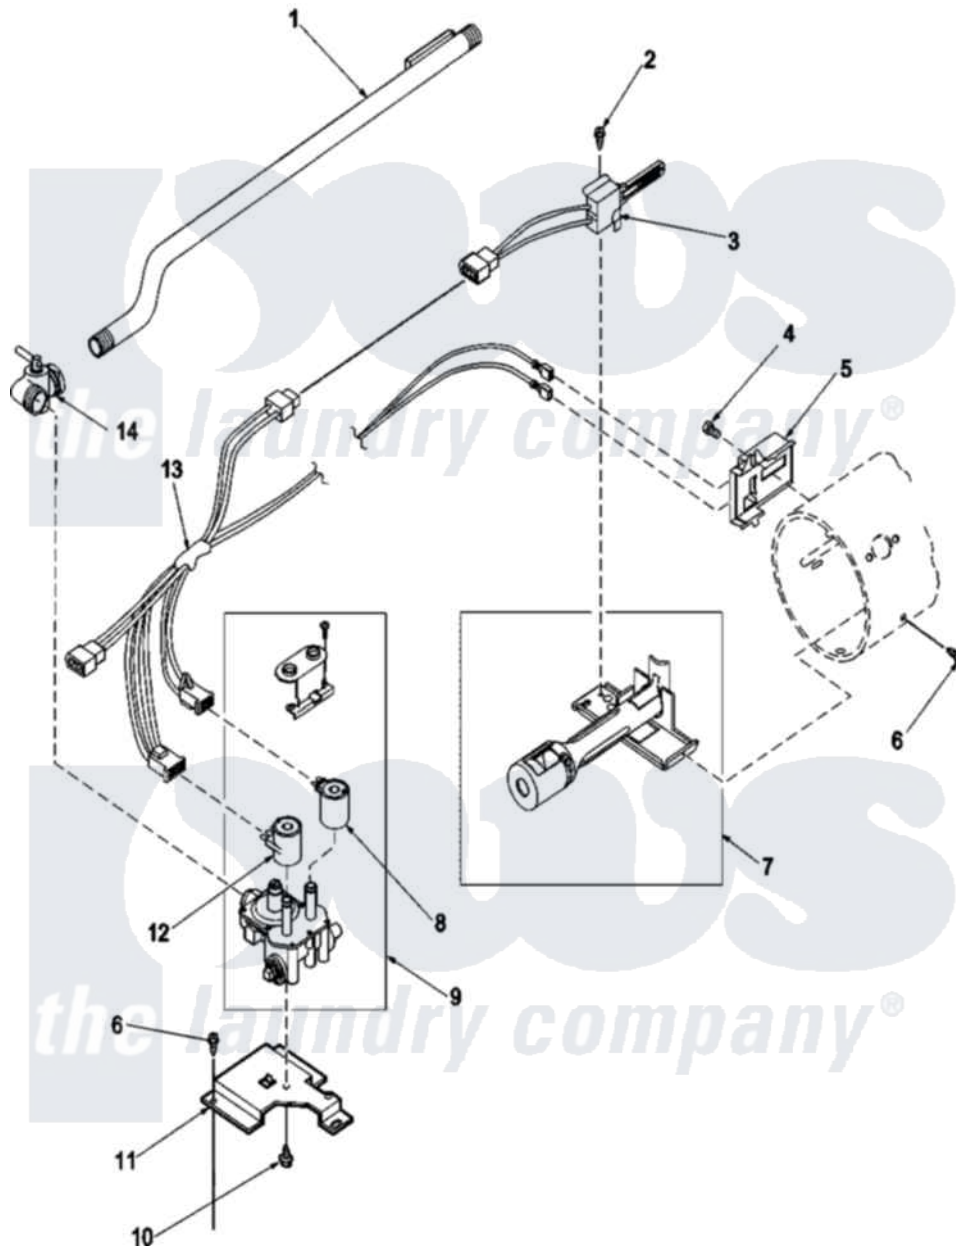

# Amana LGA80AL (BOM: PLGA80AL) 05 - GAS VALVE, IGNITER AND CONVERSION KITS

Amana Residential Amana LGA80AL (BOM: PLGA80AL) Dryer Parts Parts Diagram 05 - GAS VALVE, IGNITER AND CONVERSION KITS

[Click on the part number to view part](#)

Item	Original Part Number	Replaced By	Status	Part Description
1	500647	<a href="#">510204</a>		Pipe
2	51782		Not Available	SCREW, 6B-20X5/16
3	503604	<a href="#">37001308</a>		Ignitor
4	23222	<a href="#">3177991</a>		Screw
5	Y56231	<a href="#">338906</a>		Radiant, Sensor
7	Y56234	<a href="#">37001304</a>		Burner Ign
8	58804B	<a href="#">694540</a>		Coil, 60 Hz
9	<a href="#">Y504091</a>			Assembly, Valve-Gas-Single
10	56124	<a href="#">3370225</a>		Screw
11	<a href="#">500821</a>			Bracket, Mounting-Gas
12	58804A	<a href="#">306106</a>		Coil, Holding And Booster-W
13	60641	<a href="#">37001007</a>		Harness, Wire
14	Y56229	<a href="#">510205</a>		Valve-Elbo