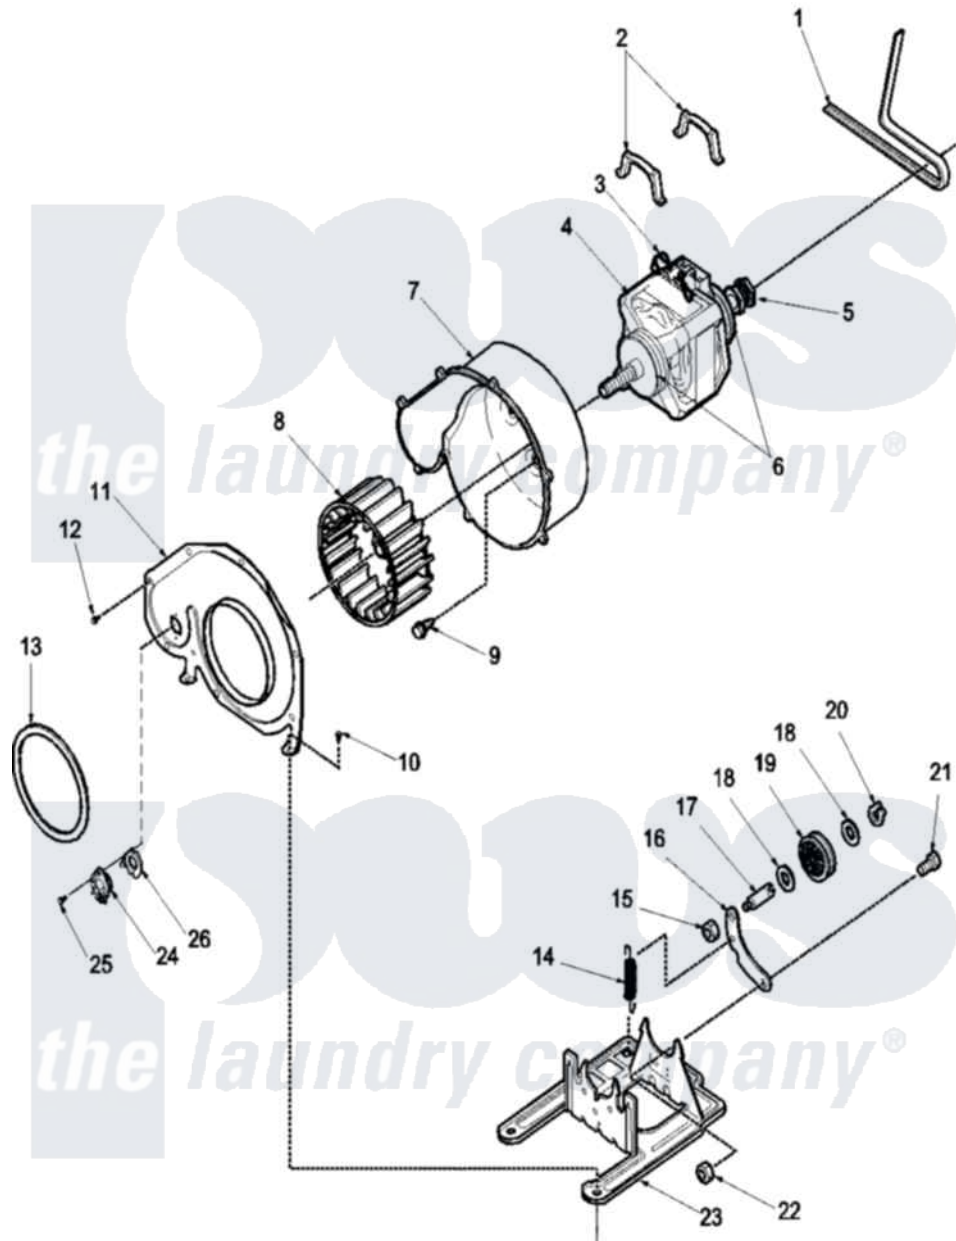

Amana LGA80AL (BOM: PLGA80AL) 07 - MOTOR AND FAN ASSEMBLIES

Amana [Residential Amana LGA80AL \(BOM: PLGA80AL\) Dryer Parts](#) Parts Diagram 07 - MOTOR AND FAN ASSEMBLIES

[Click on the part number to view part](#)

Item	Original Part Number	Replaced By	Status	Part Description
1	59174	40111201		Belt, Cylinder
2	Y58047	660658		Clamp, Motor Mounting 343481 685441
3	500218		Not Available	SWITCH, MOTOR
4	502368	2200376		Motor
5	500011			Pulley, Motor
6	590P3			Motor Hub Ring Kit
7	56020			Housing, Blower
8	56000	510139P		Assembly Blower Fan Package
9	Y31645	27001200		Screw
11	500078	511969P		Kit Blower Housing And Cover
12	31260			Screw, No.8 X 3/8 Ind H
13	504018	37001119		Seal, Blower Housing
14	56076			Spring, Idler
15	56156	358160		Nut

16	500910	37001144	Assembly- Idler
17	56461		Shaft
18	52549		Washer, 501 ID X3/4 Odx
19	Y54414		Assembly, Wheel And Bearing
20	23748		Ring, Retaining
21	500824		Screw, 1/4-20 Unc Hex
22	52566	27001225	Nut, Jam Mid Lock 1/4-20
23	503613		Mount, Motor
24	503979		Thermostat
25	Y33561	489464	Screw
26	61623		Thermostat, Heater-BR
NI	500269	37001287	Assembly, Idler Lever/Shaft/Pulley