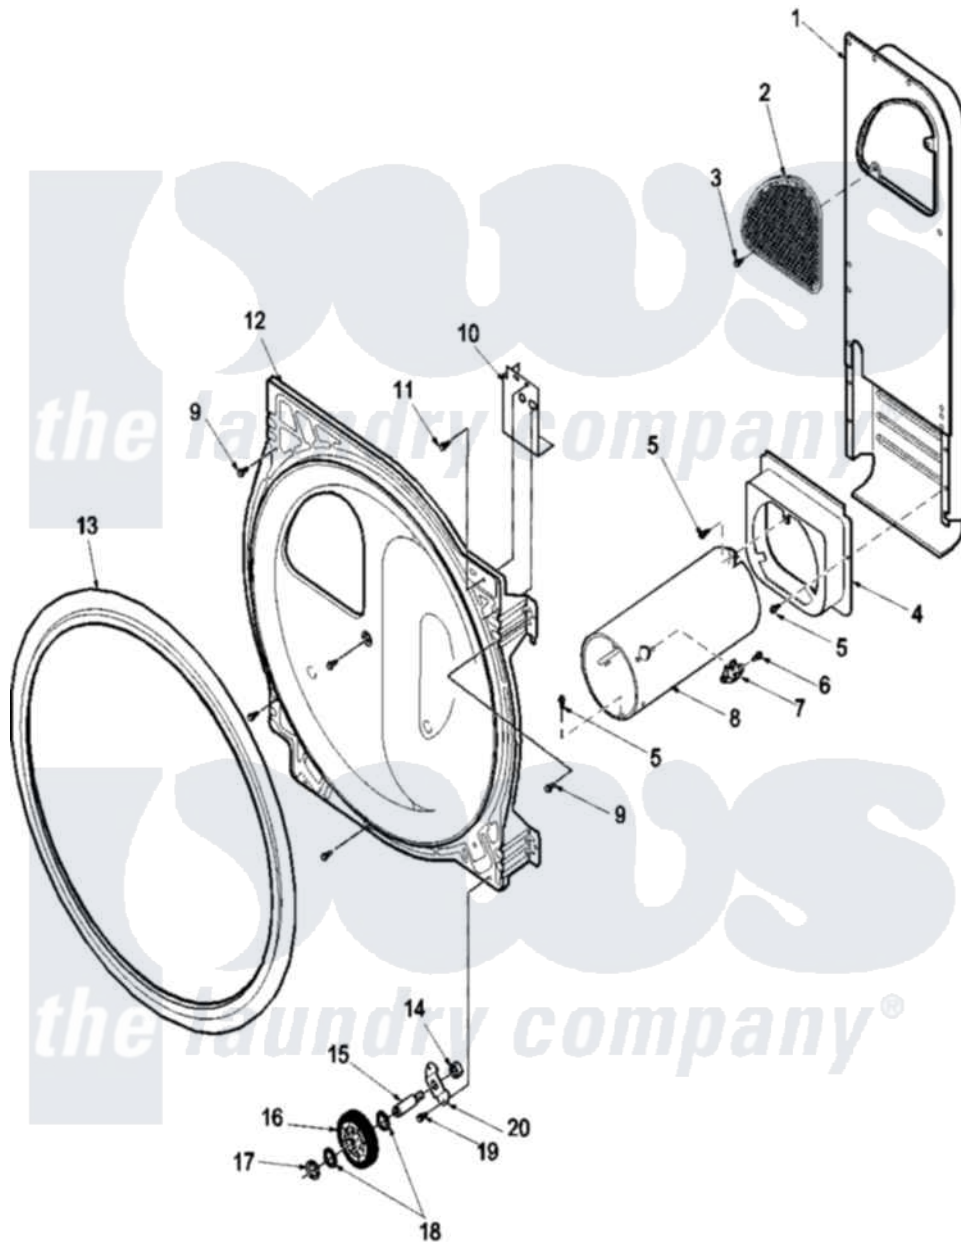

Amana LGA80AL (BOM: PLGA80AL) 08 - R BULKHEAD, SEAL, ROLLERS, AND AIR DUCT

Amana Residential Amana LGA80AL (BOM: PLGA80AL) Dryer Parts Parts Diagram 08 - R BULKHEAD, SEAL, ROLLERS, AND AIR DUCT
 Click on the part number to view part

Item	Original Part Number	Replaced By	Status	Part Description
1	503490	503605		Assembly, Heater Duct
2	500074	503605		Assembly, Heater Duct
4	500122	510101		Shroud Heat Duct
6	51782		Not Available	SCREW, 6B-20X5/16
7	Y61886			Thermostat, Limit-Blk
8	Y61888	37001303		Duct- Comb
10	Y504185			Shield, Terminal Block
11	501285			Screw, No.12 X 9/16-Pla
12	503616W	503616WP		Assembly, Frt Bulkhead
13	501801	37001132		Seal, Cylinder
14	56156	358160		Nut
15	56461			Shaft
16	500214	37001042		Assembly, Cylinder Roller
17	23748			Ring, Retaining
18	52549			Washer, 501 ID X3/4 Odx