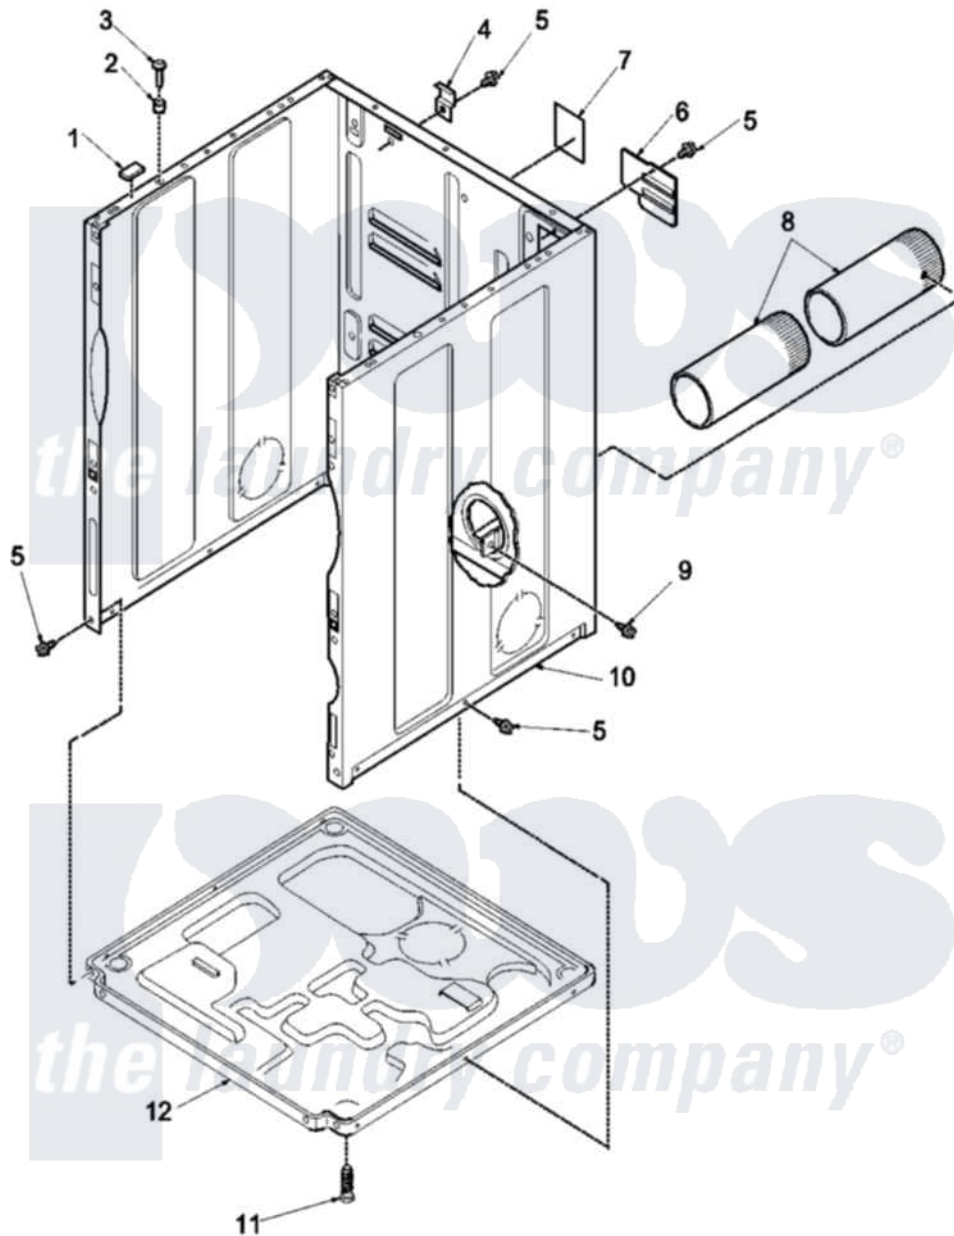

Amana LGA80AW (BOM: PLGA80AW) 01 - CABINET AND BASE

Amana Residential Amana LGA80AW (BOM: PLGA80AW) Dryer Parts Parts Diagram 01 - CABINET AND BASE
 Click on the part number to view part

Item	Original Part Number	Replaced By	Status	Part Description
1	Y56128			Pad, Bumper
2	505187			Locator, Panel
3	32671	Y014874		Screw, Idler Arm And Sleeve
4	500003			Hinge, Top
6	503293			Plate, Access Cover
7	500495		Not Available	(GAS MODELS)
8	505518			Duct, Exhaust
9	503688			Screw, 10B-16 X .34 I
10	501688W	37001284		Cabinet As Pack
11	Y500101			Leg, Leveling
12	500070			Base, Dryer