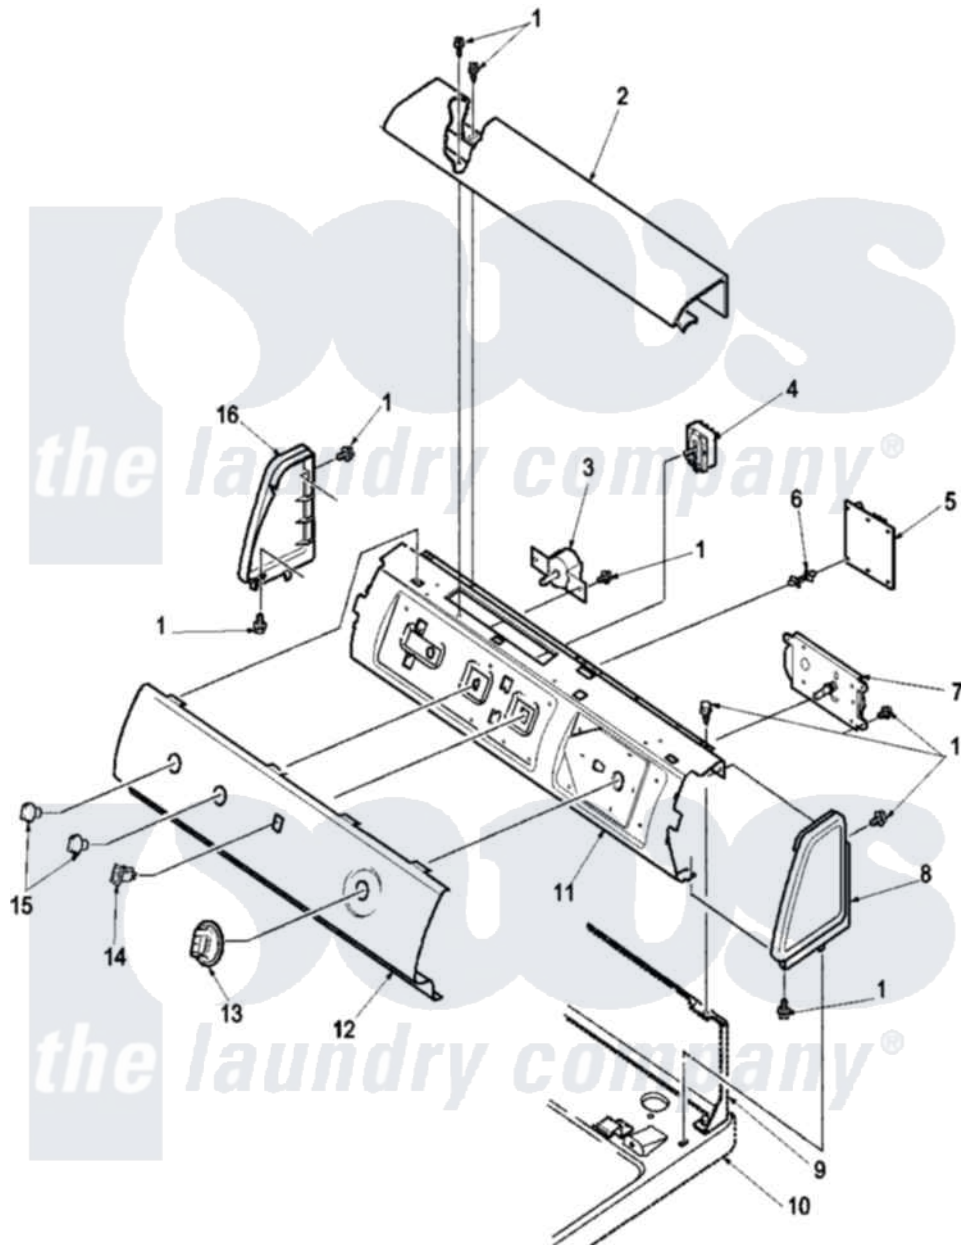

# Amana LGA80AW (BOM: PLGA80AW) 02 - CONTROL PANEL

Amana Residential Amana LGA80AW (BOM: PLGA80AW) Dryer Parts Parts Diagram 02 - CONTROL PANEL  
 Click on the part number to view part

Item	Original Part Number	Replaced By	Status	Part Description
1	501086	<a href="#">90767</a>		Screw, 8A X 3/8 HeX Washer Head Tapping
2	<a href="#">503674W</a>			Cover, Top
3	<a href="#">62173</a>			Switch, Temperature Select
4	<a href="#">504166</a>			Switch, Signal
5	<a href="#">504175</a>			Moisture Sensor
6	<a href="#">501523</a>			Support, Circuit Board
7	<a href="#">503632</a>			Timer, 5 Cycle
8	34817W		Not Available	PANEL,END-RH
9	Y00000000		Not Available	SEE NOTE SEE NOTE PANEL,HOME HOOD BACK
10	Y00000000		Not Available	SEE NOTE SEE NOTE PANEL,DRYER TOP
11	504170		Not Available	SUPPORT, CONTROL PANEL
12	503596W		Not Available	PANEL, GRAPHIC
13	<a href="#">502220W</a>			Knob, Timer
14	<a href="#">38424W</a>			Switch, Rocker