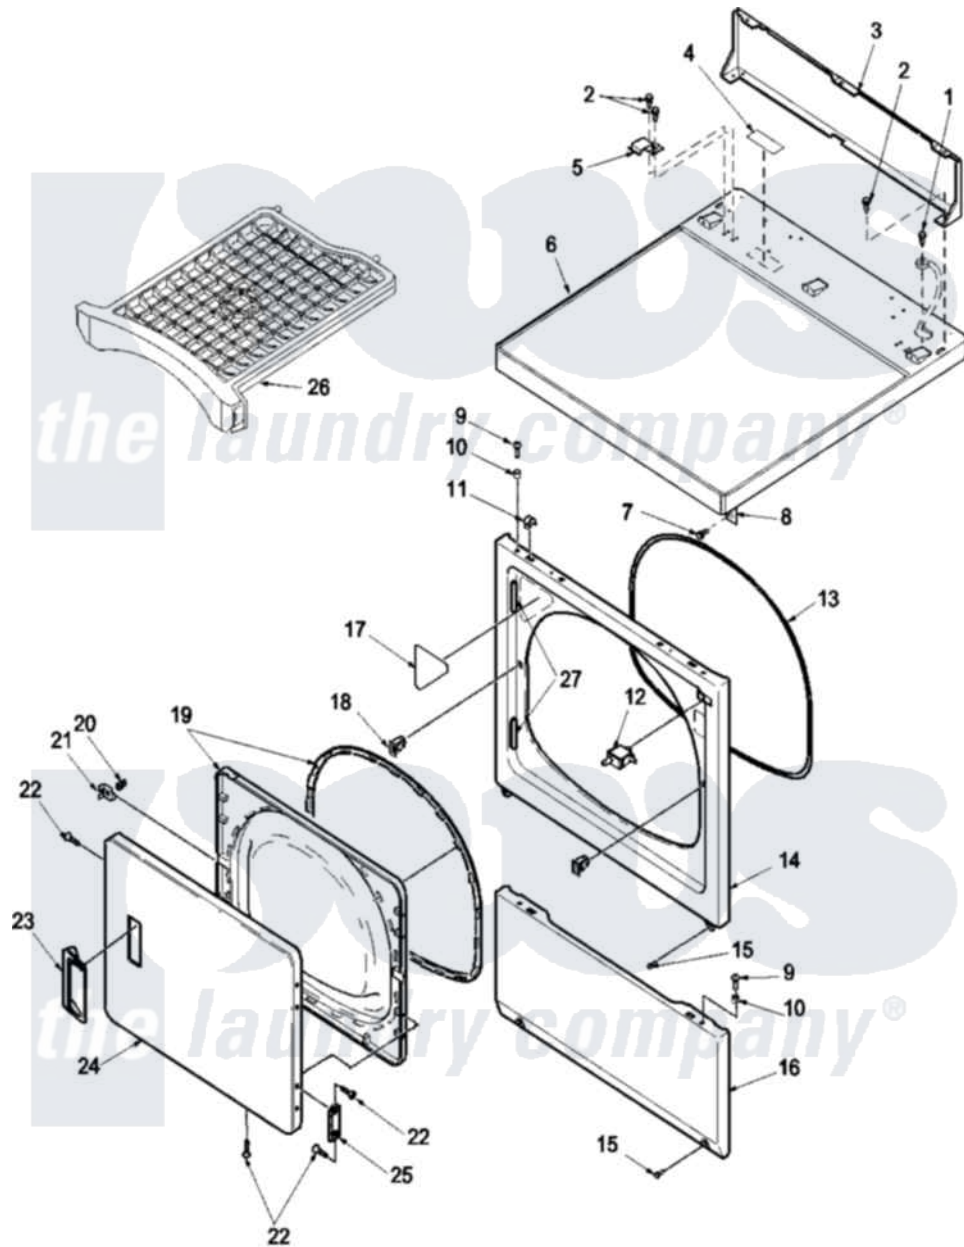

Amana LGA80AW (BOM: PLGA80AW) 03 - DOOR AND FRONT, ACCESS, AND TOP PANELS

Amana Residential Amana LGA80AW (BOM: PLGA80AW) Dryer Parts Parts Diagram 03 - DOOR AND FRONT, ACCESS, AND TOP PANELS
 Click on the part number to view part

Item	Original Part Number	Replaced By	Status	Part Description
1	503688			Screw, 10B-16 X .34 I
2	501086	90767		Screw, 8A X 3/8 HeX Washer Head Tapping
3	500343		Not Available	PANEL,BACK(HOME HOOD)
4	24903		Not Available	STICKER,DISCONNECT POW
5	Y503876			Clip, Hold Down
6	500085W	37001027		Panel, Top
7	503661	27001200		Screw
8	500084	40130801		Bracket, Top Mount
9	32671	Y014874		Screw, Idler Arm And Sleeve
10	505187			Locator, Panel
11	56080	22001650		Fastener, Spring
12	Y504570	W10169313		Switch-Dor
13	504005	511056		Seal Front Panel

14	503639W	503656WP	Panel, Front
15	503661	27001200	Screw
16	503648W	40045301WP	Panel, Access
17	500281	Not Available	STICKER
18	54660	LA-1003	Door Catch Kit
19	503643W	37001028	Seal And Liner, Assembly
20	500039	510181	Strike Doormetal
21	500223	40116201	Bracket, Door Strike
23	503646W	R9800012	Pull, Door
24	503642W	12002136	Door Handle
25	Y503676		Hinge, Door And Top
26	Y504105	Y504105A	Rack-Dry
27	503126		Plug, Hinge Hole