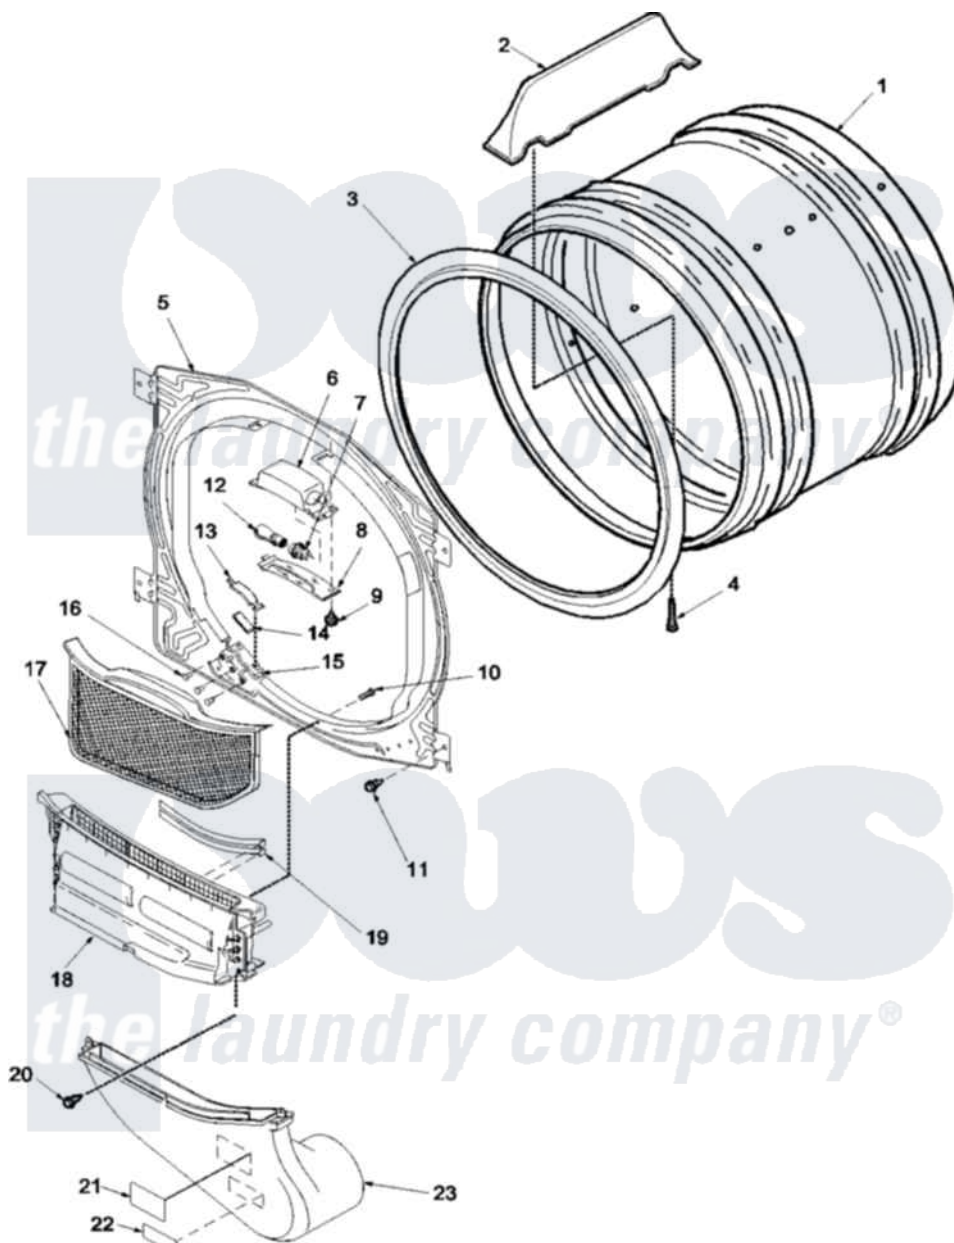

Amana LGA80AW (BOM: PLGA80AW) 04 - F BULKHEAD, AIR DUCT, SEAL AND CYLINDER

Amana Residential Amana LGA80AW (BOM: PLGA80AW) Dryer Parts Parts Diagram 04 - F BULKHEAD, AIR DUCT, SEAL AND CYLINDER
 Click on the part number to view part

Item	Original Part Number	Replaced By	Status	Part Description
1	Y504468		Not Available	ASSY CYLINDER
2	503703	12002559		Baffle Kit
3	501801	37001132		Seal, Cylinder
4	Y62588			Screw, 10BT-12 X 1 Tap
5	503616W	503616WP		Assembly, Frt Bulkhead
6	503622	Y504452		Light Assembly
7	504458	Y504452		Light Assembly
8	Y503623	40094301		Lens, Light
9	500227	505295		Screw, No.8ab-16 x 3/4 PH
12	Y60954	67001316		Bulb, Light
13	501553	37001298		Glide- Dry
14	500121	510189		Pad Felt
15	37001036			Bracket, Cylinder Glide
16	37001031	3370225		Screw
17	Y503627	37001142		Filter, Lint