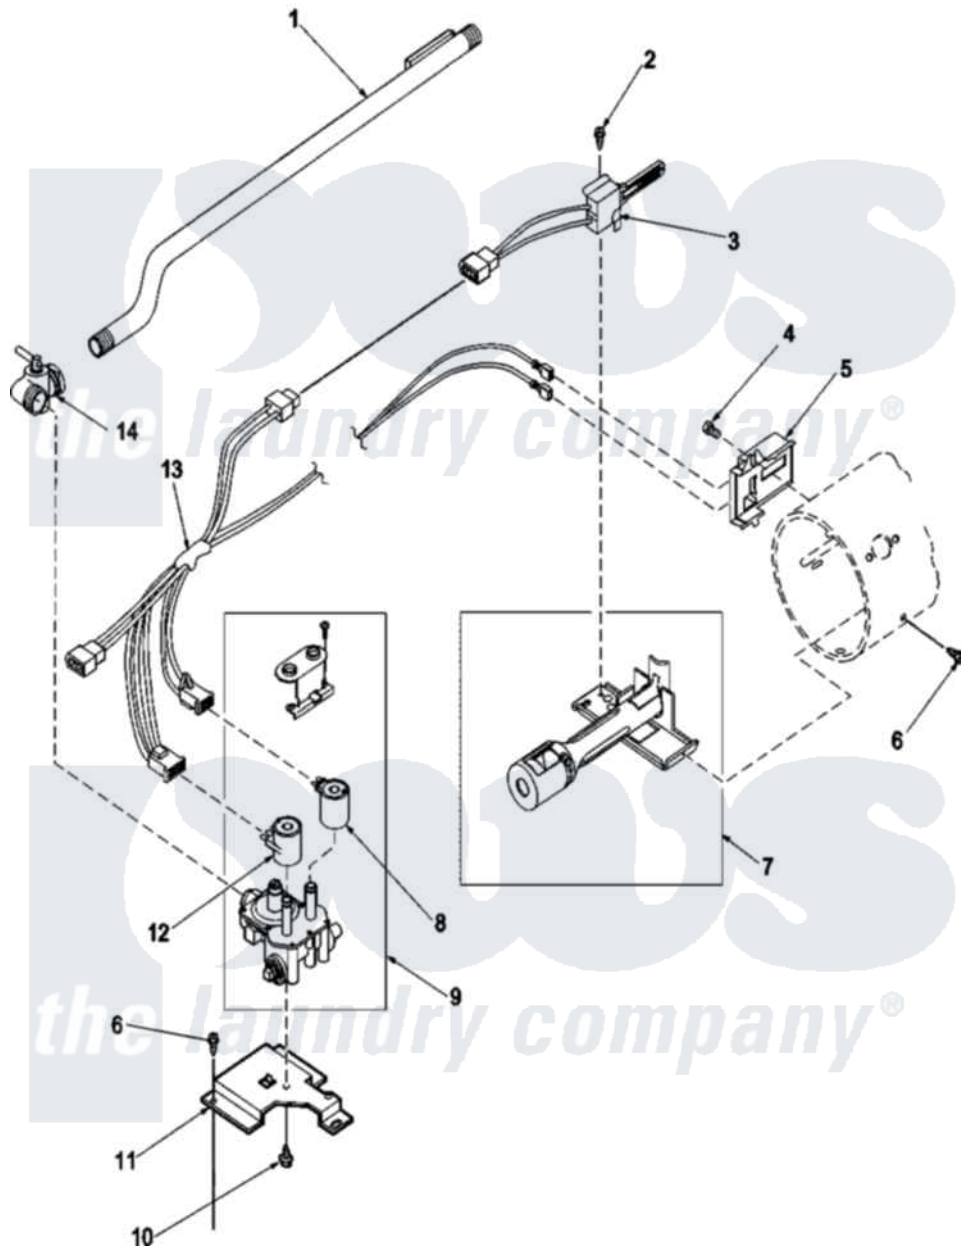

Amana LGA80AW (BOM: PLGA80AW) 05 - GAS VALVE, IGNITER AND CONVERSION KITS

Amana [Residential Amana LGA80AW \(BOM: PLGA80AW\) Dryer Parts](#) Parts Diagram 05 - GAS VALVE, IGNITER AND CONVERSION KITS
 Click on the part number to view part

Item	Original Part Number	Replaced By	Status	Part Description
1	500647	510204		Pipe
2	51782		Not Available	SCREW, 6B-20X5/16
3	503604	37001308		Ignitor
4	23222	3177991		Screw
5	Y56231	338906		Radiant, Sensor
7	Y56234	37001304		Burner Ign
8	58804B	694540		Coil, 60 Hz
9	Y504091			Assembly, Valve-Gas-Single
10	56124	3370225		Screw
11	500821			Bracket, Mounting-Gas
12	58804A	306106		Coil, Holding And Booster-W
13	60641	37001007		Harness, Wire
14	Y56229	510205		Valve-Elbo