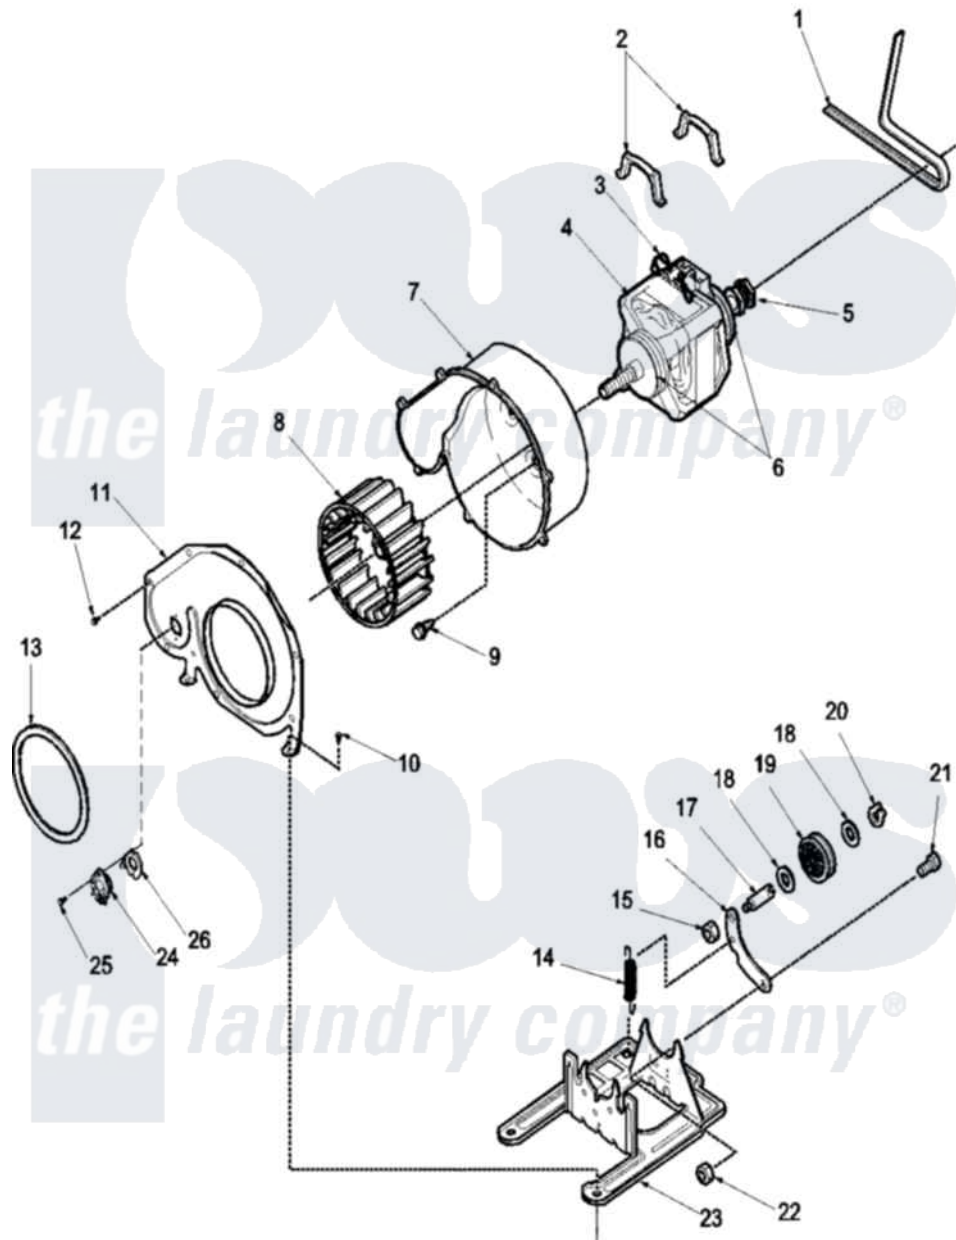

Amana LGA80AW (BOM: PLGA80AW) 07 - MOTOR AND FAN ASSEMBLIES

Amana [Residential Amana LGA80AW \(BOM: PLGA80AW\) Dryer Parts](#) Parts Diagram 07 - MOTOR AND FAN ASSEMBLIES

[Click on the part number to view part](#)

Item	Original Part Number	Replaced By	Status	Part Description
1	59174	40111201		Belt, Cylinder
2	Y58047	660658		Clamp, Motor Mounting 343481 685441
3	500218		Not Available	SWITCH, MOTOR
4	502368	2200376		Motor
5	500011			Pulley, Motor
6	590P3			Motor Hub Ring Kit
7	56020			Housing, Blower
8	56000	510139P		Assembly Blower Fan Package
9	Y31645	27001200		Screw
11	500078	511969P		Kit Blower Housing And Cover
12	31260			Screw, No.8 X 3/8 Ind H
13	504018	37001119		Seal, Blower Housing
14	56076			Spring, Idler

15	56156	358160	Nut
16	500910	37001144	Assembly- Idler
17	56461		Shaft
18	52549		Washer, 501 ID X3/4 Odx
19	Y54414		Assembly, Wheel And Bearing
20	23748		Ring, Retaining
21	500824		Screw, 1/4-20 Unc Hex
22	52566	27001225	Nut, Jam Mid Lock 1/4-20
23	503613		Mount, Motor
24	503979		Thermostat
25	Y33561	489464	Screw
26	61623		Thermostat, Heater-BR
NI	500269	37001287	Assembly, Idler Lever/Shaft/Pulley