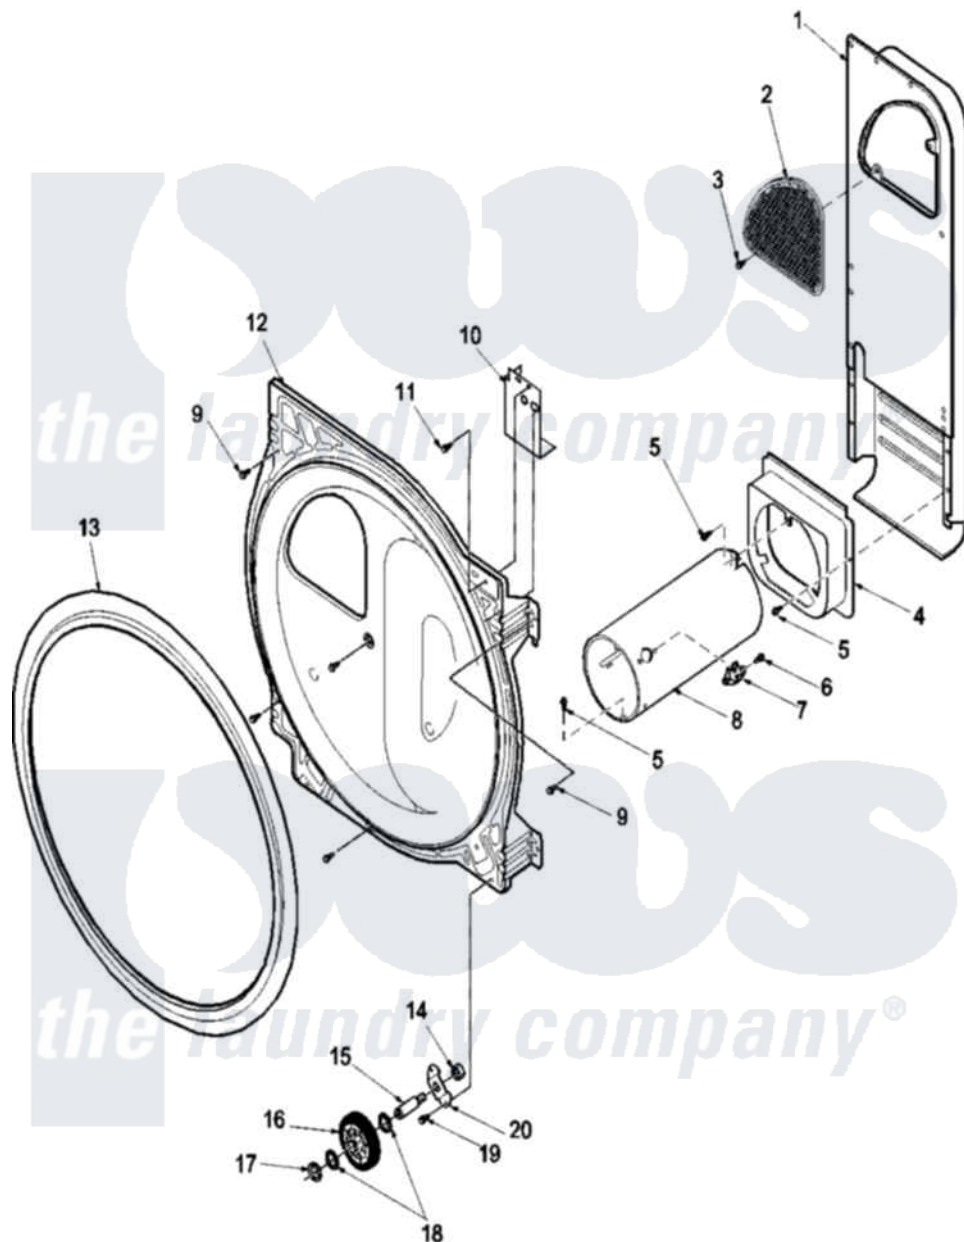

Amana LGA80AW (BOM: PLGA80AW) 08 - R BULKHEAD, SEAL, ROLLERS, AND AIR DUCT

Amana Residential Amana LGA80AW (BOM: PLGA80AW) Dryer Parts Parts Diagram 08 - R BULKHEAD, SEAL, ROLLERS, AND AIR DUCT

Click on the part number to view part

Item	Original Part Number	Replaced By	Status	Part Description
1	503490	<a href="#">503605</a>		Assembly, Heater Duct
2	500074	<a href="#">503605</a>		Assembly, Heater Duct
4	500122	<a href="#">510101</a>		Shroud Heat Duct
6	51782		Not Available	SCREW, 6B-20X5/16
7	<a href="#">Y61886</a>			Thermostat, Limit-Blk
8	Y61888	<a href="#">37001303</a>		Duct- Comb
10	<a href="#">Y504185</a>			Shield, Terminal Block
11	<a href="#">501285</a>			Screw, No.12 X 9/16-Pla
12	503616W	<a href="#">503616WP</a>		Assembly, Frt Bulkhead
13	501801	<a href="#">37001132</a>		Seal, Cylinder
14	56156	<a href="#">358160</a>		Nut
15	<a href="#">56461</a>			Shaft
16	500214	<a href="#">37001042</a>		Assembly, Cylinder Roller
17	<a href="#">23748</a>			Ring, Retaining
18	<a href="#">52549</a>			Washer, 501 ID X3/4 Odx