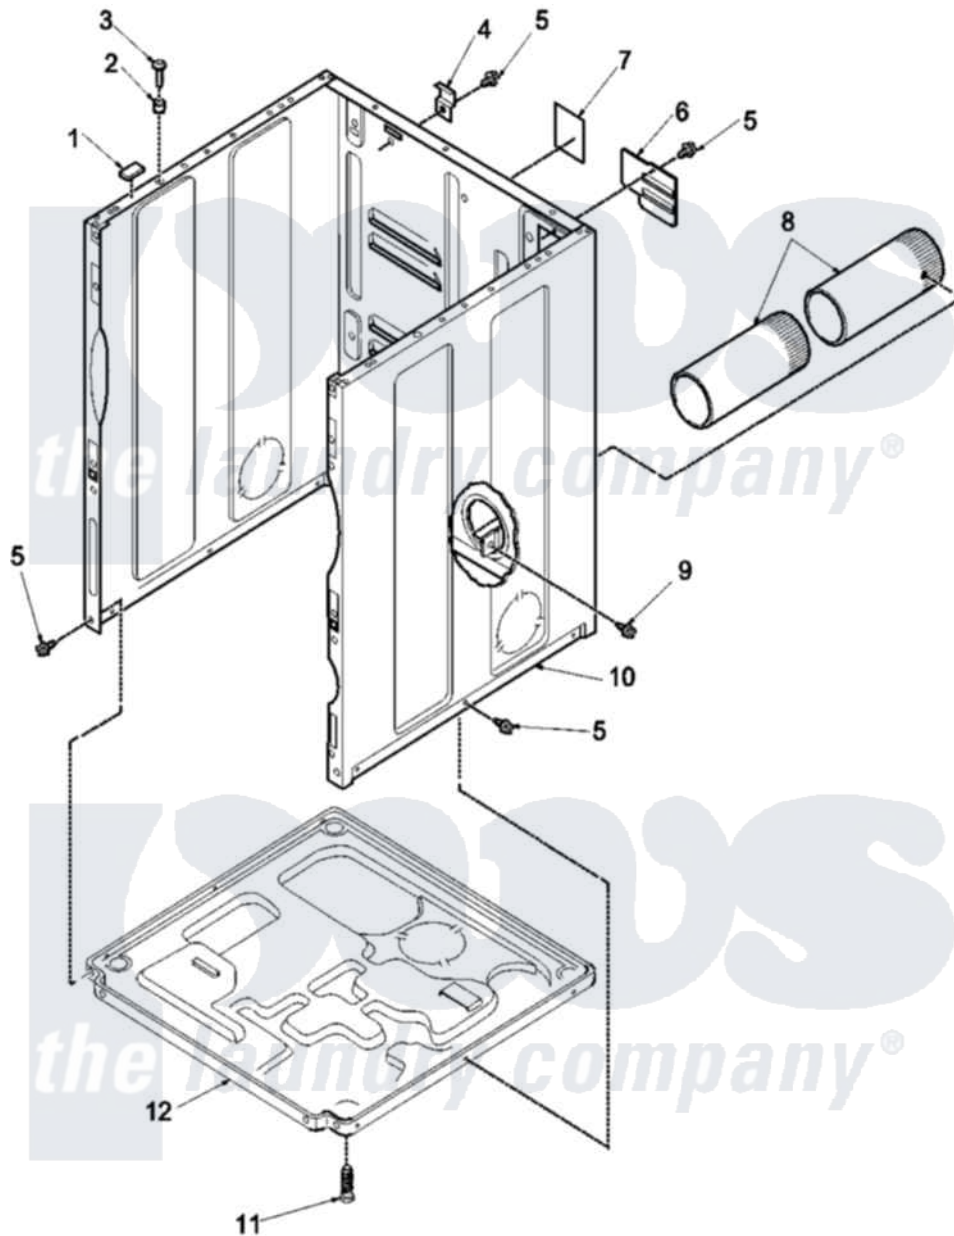

# Amana LGA90AL (BOM: PLGA90AL) 01 - CABINET AND BASE

Amana Residential Amana LGA90AL (BOM: PLGA90AL) Dryer Parts Parts Diagram 01 - CABINET AND BASE  
 Click on the part number to view part

Item	Original Part Number	Replaced By	Status	Part Description
1	<a href="#">Y56128</a>			Pad, Bumper
2	<a href="#">505187</a>			Locator, Panel
4	<a href="#">500003</a>			Hinge, Top
6	<a href="#">503293</a>			Plate, Access Cover
7	500495		Not Available	(GAS MODELS)
8	<a href="#">505518</a>			Duct, Exhaust
10	501688L		Not Available	ASSY, CAB (HOME)
11	<a href="#">Y500101</a>			Leg, Leveling
12	<a href="#">500070</a>			Base, Dryer
NI	502014	<a href="#">502014P</a>		Assembly, Power Cord