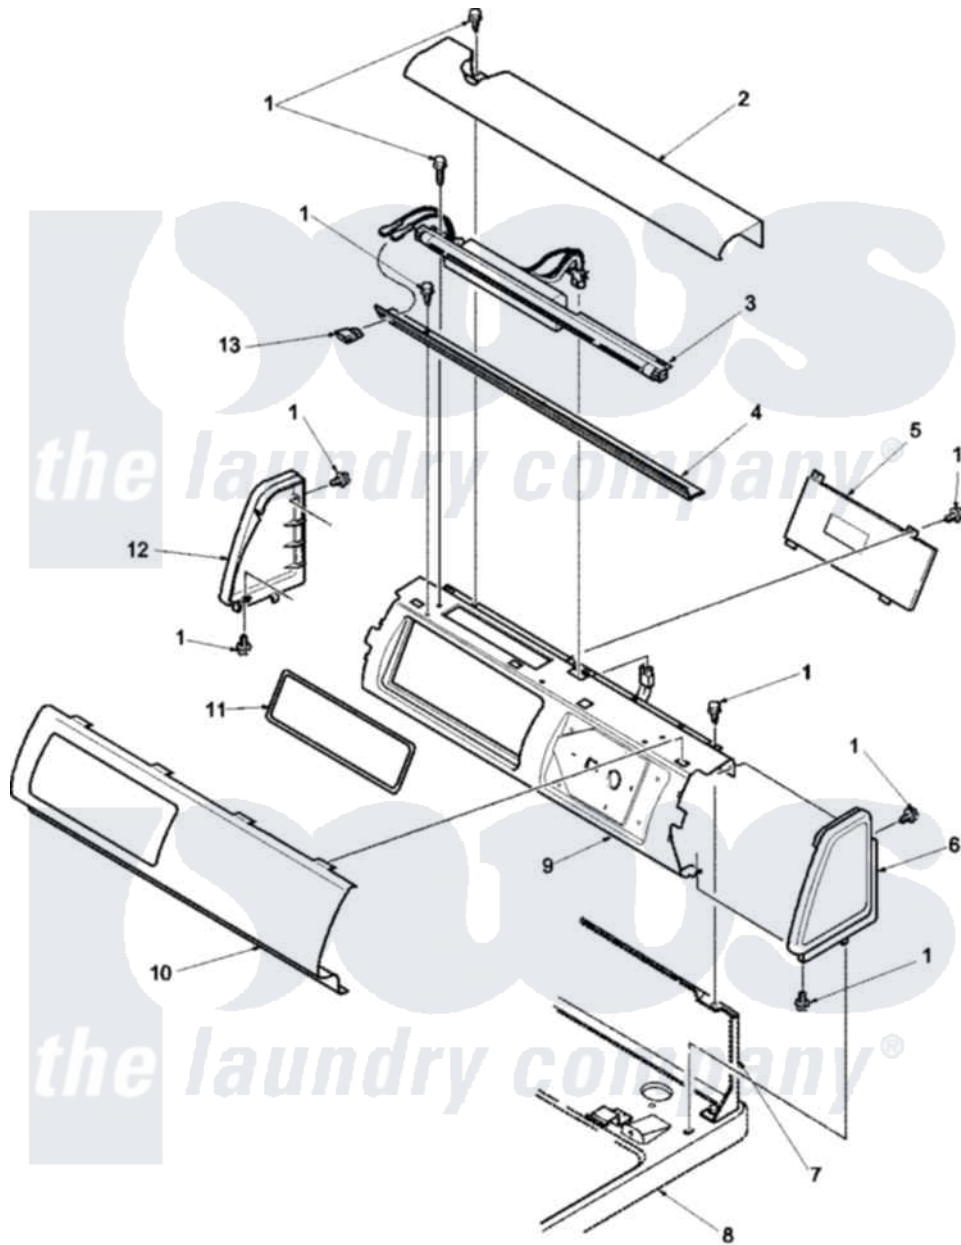

Amana LGA90AL (BOM: PLGA90AL) 02 - CONTROL PANEL

Amana [Residential Amana LGA90AL \(BOM: PLGA90AL\) Dryer Parts](#) Parts Diagram 02 - CONTROL PANEL
 Click on the part number to view part

Item	Original Part Number	Replaced By	Status	Part Description
1	501086	90767		Screw, 8A X 3/8 HeX Washer Head Tapping
2	500303L		Not Available	COVER, TOP xREPLACE
3	34836			Assembly, Fluorescent Light
4	500308		Not Available	DIFFUSER W/HOLE
5	504184L		Not Available	ASSY, ELECTRONIC CONT
6	34817L		Not Available	PANEL, END-RH
7	Y00000000		Not Available	SEE NOTE SEE NOTE PANEL, HOOD BACK
8	Y00000000		Not Available	SEE NOTE SEE NOTE TOP PANEL
9	500301			Bracket, Electronic Control
10	500529L		Not Available	PANEL, GRAPHICS
11	Y500528		Not Available	GASKET, ELECTRONIC CONTROL
12	34818L		Not Available	PANEL, END-LH
13	38424L	38424W		Switch, Rocker