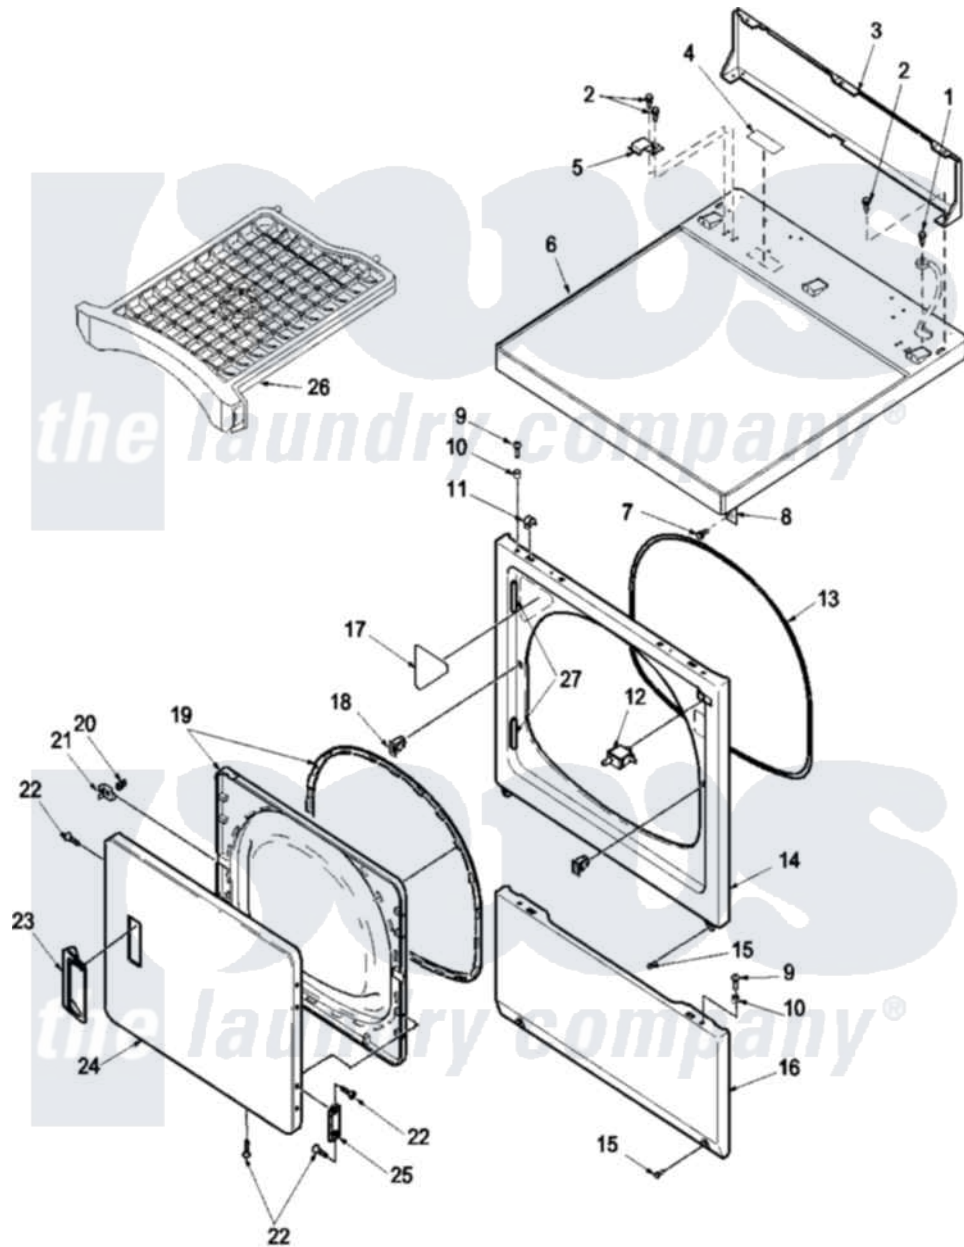

Amana LGA90AL (BOM: PLGA90AL) 03 - DOOR AND FRONT, ACCESS, AND TOP PANELS

Amana Residential Amana LGA90AL (BOM: PLGA90AL) Dryer Parts Parts Diagram 03 - DOOR AND FRONT, ACCESS, AND TOP PANELS

[Click on the part number to view part](#)

Item	Original Part Number	Replaced By	Status	Part Description
3	500343		Not Available	PANEL,BACK(HOME HOOD)
4	24903		Not Available	STICKER,DISCONNECT POW
5	Y503876			Clip, Hold Down
6	500085L		Not Available	PANEL-TOP-DOMESTIC
8	500084	40130801		Bracket, Top Mount
10	505187			Locator, Panel
11	56080	22001650		Fastener, Spring
12	Y504570	W10169313		Switch-Dor
13	504005	511056		Seal Front Panel
14	503639L		Not Available	PANEL, FRONT (ALMOND)
16	503648L		Not Available	PANEL, ACCESS
17	500281		Not Available	STICKER
18	54660	LA-1003		Door Catch Kit
19	503643W	37001028		Seal And Liner, Assembly