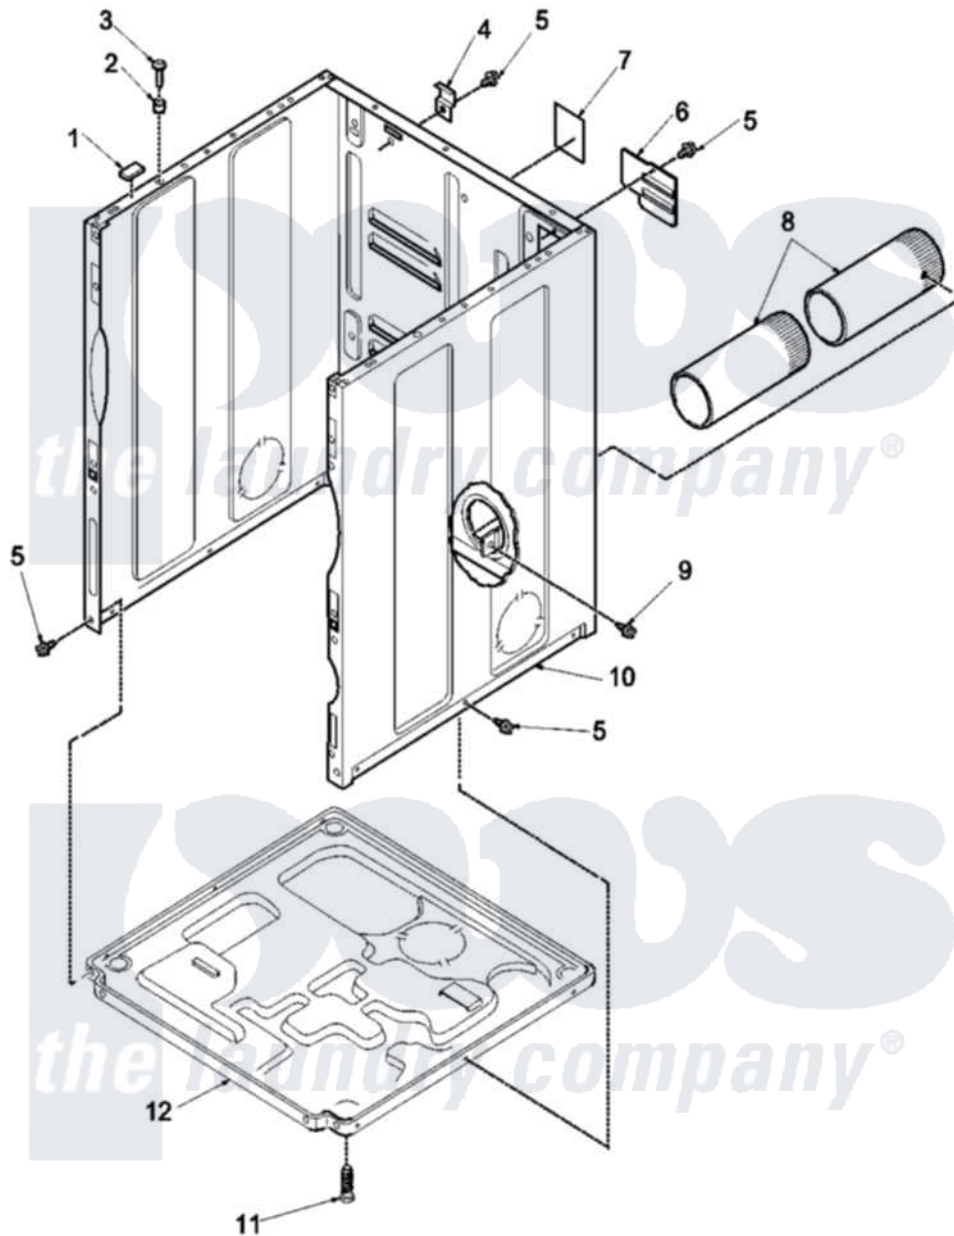

# Amana LGA90AW (BOM: PLGA90AW) 01 - CABINET AND BASE

Amana Residential Amana LGA90AW (BOM: PLGA90AW) Dryer Parts Parts Diagram 01 - CABINET AND BASE

Click on the part number to view part

Item	Original Part Number	Replaced By	Status	Part Description
1	<a href="#">Y56128</a>			Pad, Bumper
2	<a href="#">505187</a>			Locator, Panel
4	<a href="#">500003</a>			Hinge, Top
6	<a href="#">503293</a>			Plate, Access Cover
7	500495		Not Available	(GAS MODELS)
8	<a href="#">505518</a>			Duct, Exhaust
10	501688W	<a href="#">37001284</a>		Cabinet As Pack
11	<a href="#">Y500101</a>			Leg, Leveling
12	<a href="#">500070</a>			Base, Dryer
NI	502014	<a href="#">502014P</a>		Assembly, Power Cord