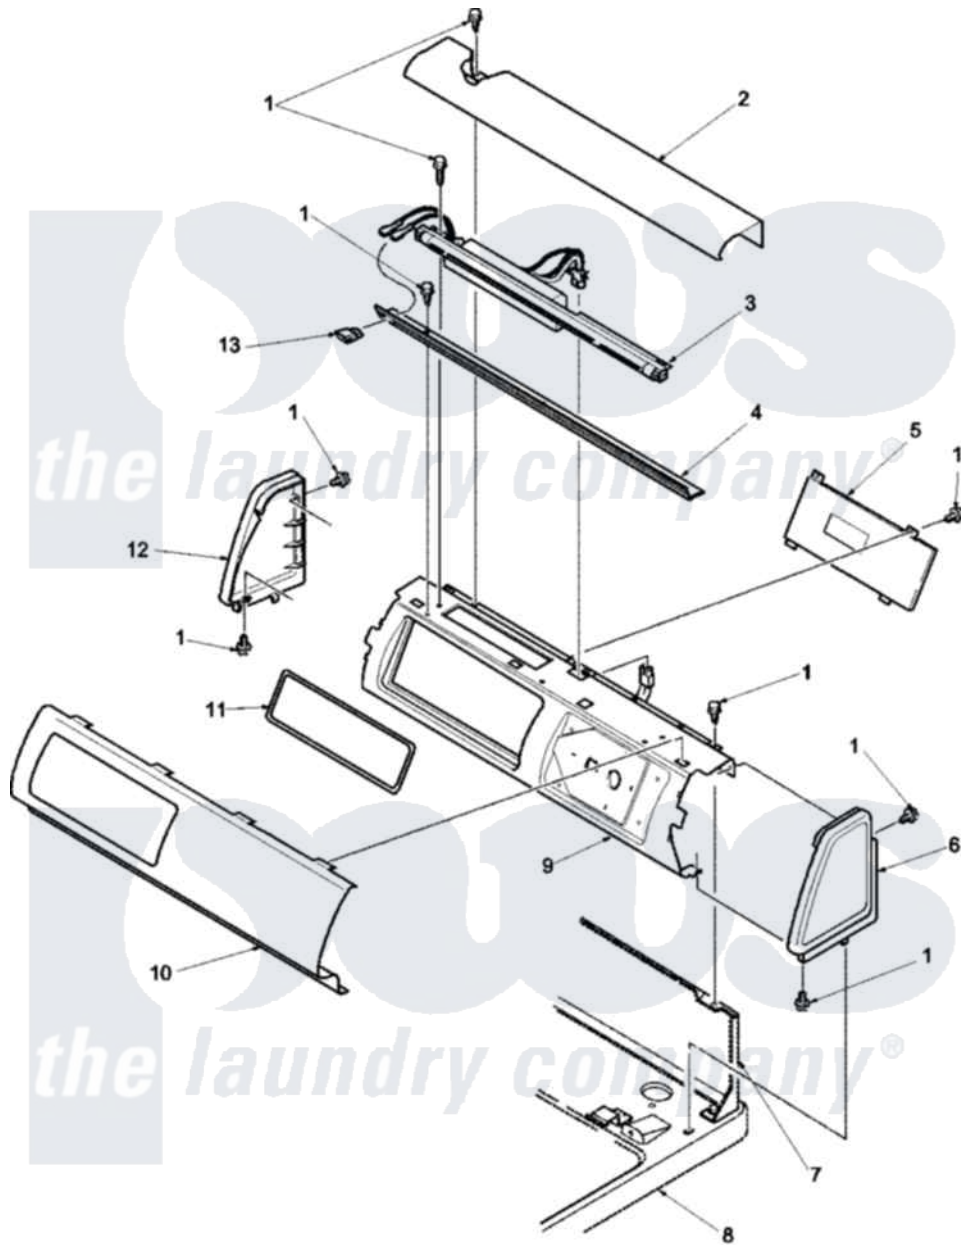

Amana LGA90AW (BOM: PLGA90AW) 02 - CONTROL PANEL

Amana Residential Amana LGA90AW (BOM: PLGA90AW) Dryer Parts Parts Diagram 02 - CONTROL PANEL
 Click on the part number to view part

Item	Original Part Number	Replaced By	Status	Part Description
1	501086	90767		Screw, 8A X 3/8 HeX Washer Head Tapping
2	500303W			Cover, Top
3	34836			Assembly, Fluorescent Light
4	500308		Not Available	DIFFUSER W/HOLE
5	504184W		Not Available	KIT, ELECTRONIC TIMER
6	34817W		Not Available	PANEL,END-RH
7	Y00000000		Not Available	SEE NOTE SEE NOTE PANEL,HOOD BACK
8	Y00000000		Not Available	SEE NOTE SEE NOTE TOP PANEL
9	500301			Bracket, Electronic Control
10	500529W		Not Available	PANEL,GRAPHIC
11	Y500528		Not Available	GASKET,ELECTRONIC CONTROL
12	34818W		Not Available	PANEL,END-LH
13	38424W			Switch, Rocker