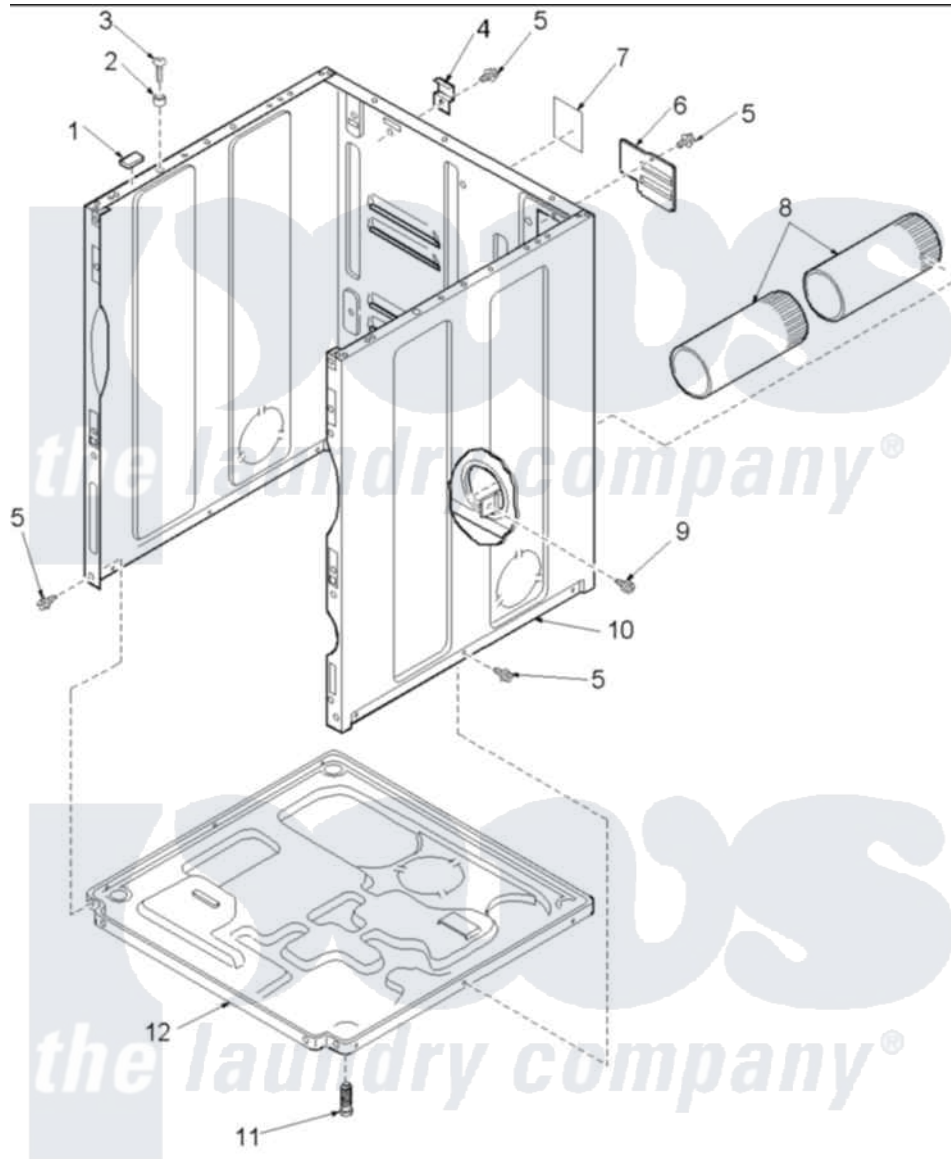

Amana LGC20AW (BOM: PLGC20AW) 01 - CABINET AND BASE

Amana Residential Amana LGC20AW (BOM: PLGC20AW) Dryer Parts Parts Diagram 01 - CABINET AND BASE
 Click on the part number to view part

Item	Original Part Number	Replaced By	Status	Part Description
1	Y56128			Pad, Bumper
2	505187			Locator, Panel
3	32671	Y014874		Screw, Idler Arm And Sleeve
4	500003			Hinge, Top
6	500114	510903		Plate Access Panel
7	501289		Not Available	(ELECTRIC MODELS)
8	505518			Duct, Exhaust
10	501688W	37001284		Cabinet As Pack
11	Y500101			Leg, Leveling
12	500070			Base, Dryer