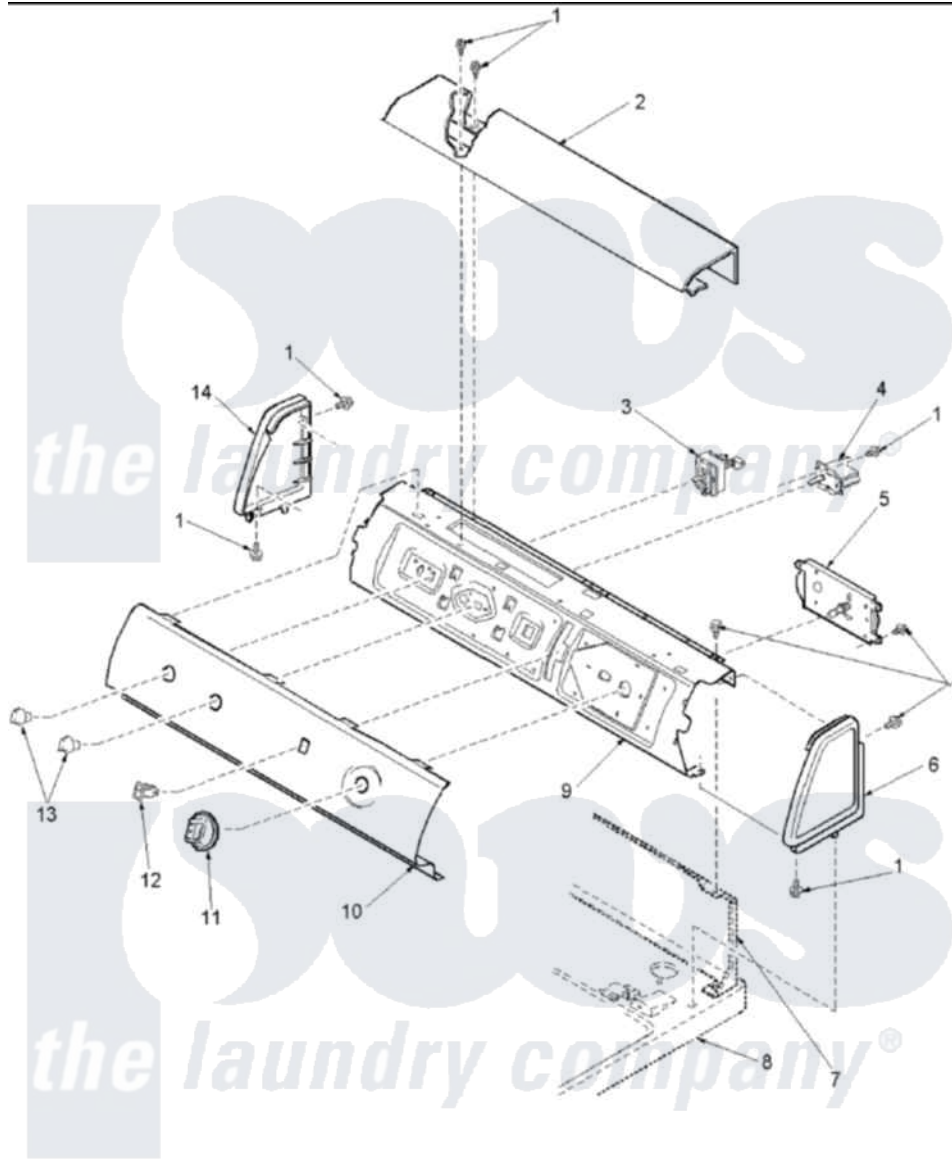

Amana LGC20AW (BOM: PLGC20AW) 02 - CONTROL PANEL

Amana Residential Amana LGC20AW (BOM: PLGC20AW) Dryer Parts Parts Diagram 02 - CONTROL PANEL
 Click on the part number to view part

Item	Original Part Number	Replaced By	Status	Part Description
2	503674W			Cover, Top
3	Y503997			Switch, Fabric Selector
5	Y504546			Timer, 3 Cycle
6	504008W		Not Available	CAP-END RH
7	Y00000000		Not Available	SEE NOTE SEE NOTE PANEL,HOME HOOD BACK
8	Y00000000		Not Available	SEE NOTE SEE NOTE Assy, Top Panel
9	503901		Not Available	PANEL,SUPPORT CONTROL (MECH)
10	503592W		Not Available	PANEL, GRAPHIC
11	502220W			Knob, Timer
13	36701W			Knob
14	504009W	40012702W		Endcap