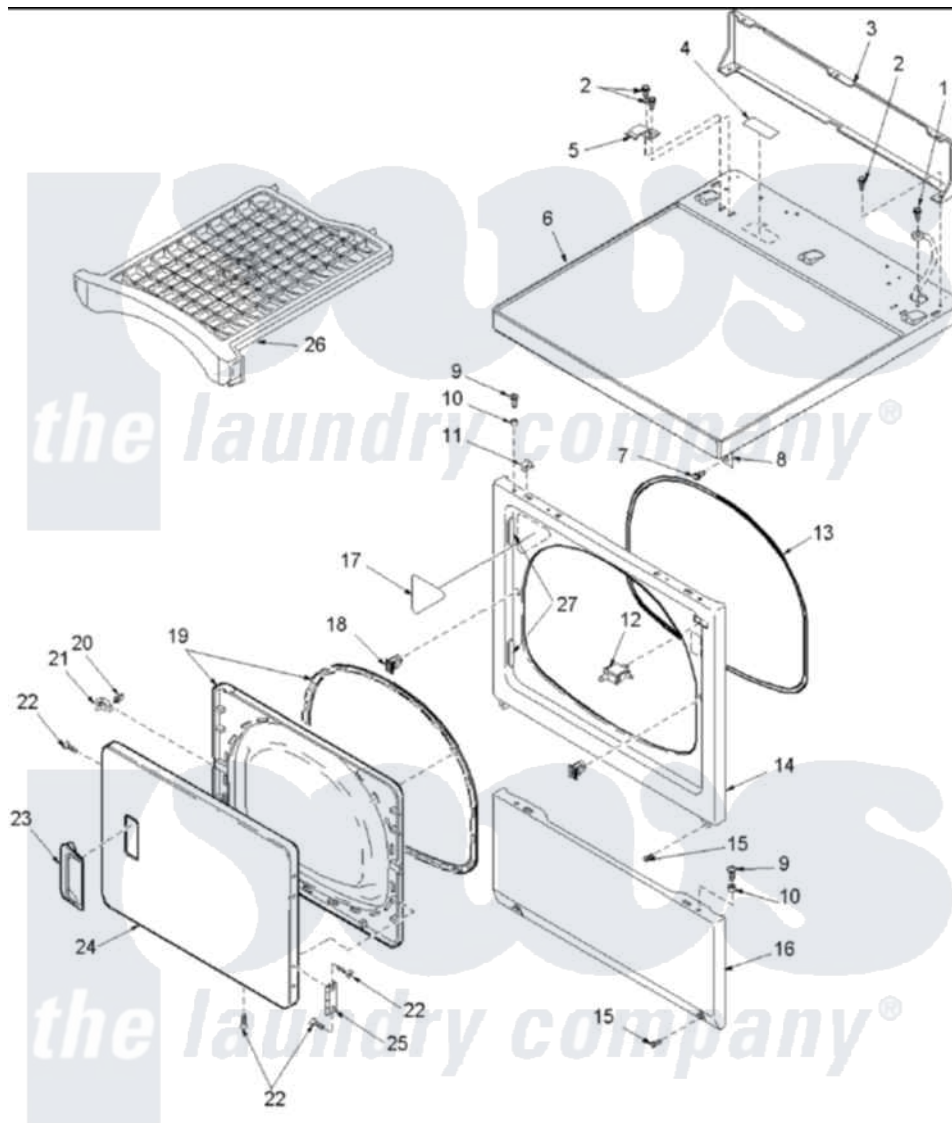

# Amana LGC20AW (BOM: PLGC20AW) 03 - DOOR AND FRONT, ACCESS, AND TOP PANELS

Amana Residential Amana LGC20AW (BOM: PLGC20AW) Dryer Parts Parts Diagram 03 - DOOR AND FRONT, ACCESS, AND TOP PANELS  
 Click on the part number to view part

Item	Original Part Number	Replaced By	Status	Part Description
3	500343		Not Available	PANEL,BACK(HOME HOOD)
4	24903R4		Not Available	STICKER
5	<a href="#">Y503876</a>			Clip, Hold Down
6	500085W	<a href="#">37001027</a>		Panel, Top
8	500084	<a href="#">40130801</a>		Bracket, Top Mount
9	32671	<a href="#">Y014874</a>		Screw, Idler Arm And Sleeve
10	<a href="#">505187</a>			Locator, Panel
11	56080	<a href="#">22001650</a>		Fastener, Spring
12	Y504570	<a href="#">W10169313</a>		Switch-Dor
13	504005	<a href="#">511056</a>		Seal Front Panel
14	503639W	<a href="#">503656WP</a>		Panel, Front
16	503648W	<a href="#">40045301WP</a>		Panel, Access
17	500281		Not Available	STICKER
18	54660	<a href="#">LA-1003</a>		Door Catch Kit
19	503643W	<a href="#">37001028</a>		Seal And Liner, Assembly

20	500039	<a href="#">510181</a>	Strike Doormetal
21	500223	<a href="#">40116201</a>	Bracket, Door Strike
23	503646W	<a href="#">R9800012</a>	Pull, Door
24	503642W	<a href="#">12002136</a>	Door Handle
25	<a href="#">Y503676</a>		Hinge, Door And Top
26	Y504105	<a href="#">Y504105A</a>	Rack-Dry
27	<a href="#">503126</a>		Plug, Hinge Hole