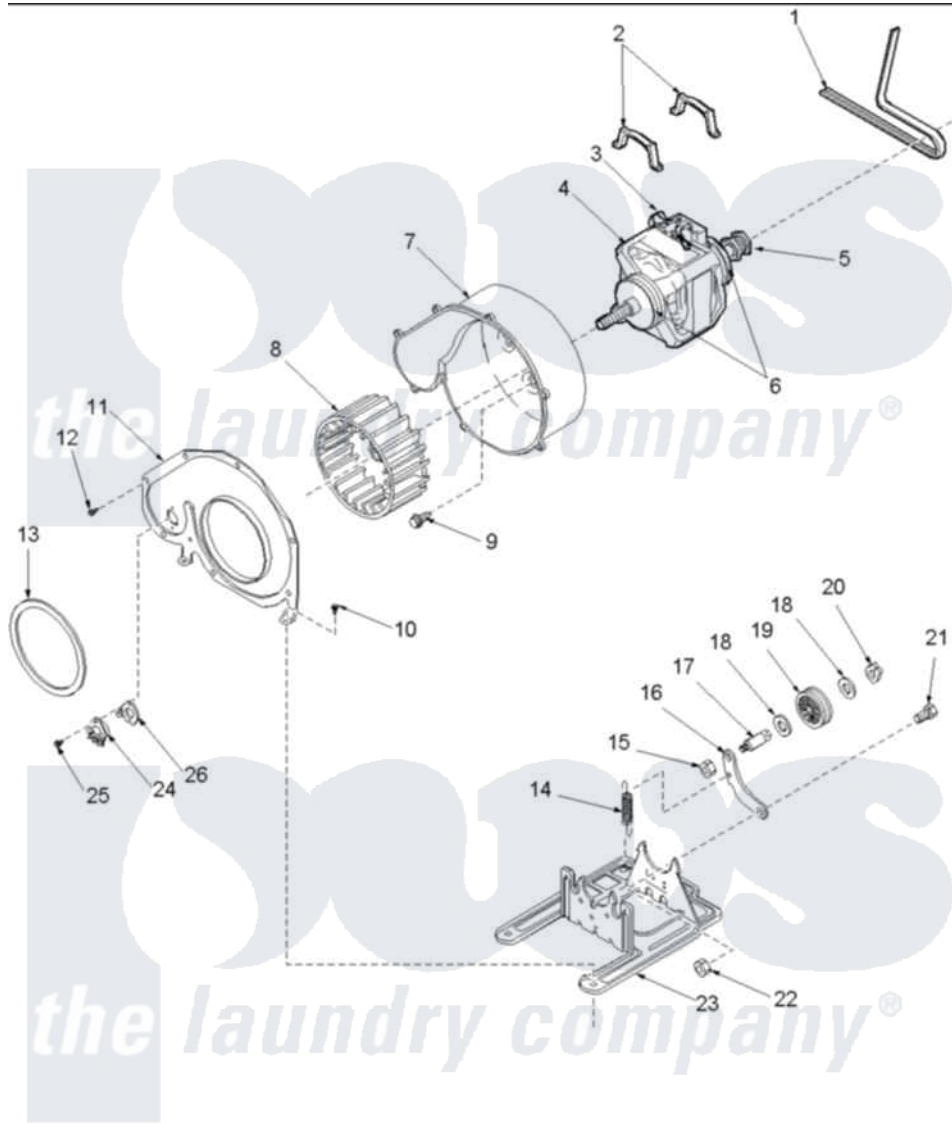

Amana LGC20AW (BOM: PLGC20AW) 07 - MOTOR AND FAN ASSEMBLIES

Amana Residential Amana LGC20AW (BOM: PLGC20AW) Dryer Parts Parts Diagram 07 - MOTOR AND FAN ASSEMBLIES

Click on the part number to view part

Item	Original Part Number	Replaced By	Status	Part Description
1	59174	40111201		Belt, Cylinder
2	Y58047	660658		Clamp, Motor Mounting 343481 685441
3	501218		Not Available	MOTOR SWITCH (DOES NOT INCLUDE THERMAL PROT
4	502368	2200376		Motor
5	500011			Pulley, Motor
6	590P3			Motor Hub Ring Kit
7	56020			Housing, Blower
8	56000	510139P		Assembly Blower Fan Package
11	500078	511969P		Kit Blower Housing And Cover
12	31260			Screw, No.8 X 3/8 Ind H
13	504018	37001119		Seal, Blower Housing
14	56076			Spring, Idler
15	56156	358160		Nut

16	500910	37001144	Assembly- Idler
17	56461		Shaft
18	52549		Washer, 501 ID X3/4 Odx
19	Y54414		Assembly, Wheel And Bearing
20	23748		Ring, Retaining
21	500824		Screw, 1/4-20 Unc Hex
22	56156	358160	Nut
23	503613		Mount, Motor
24	503979		Thermostat
25	Y33561	489464	Screw
26	61623		Thermostat, Heater-BR
NI	500269	37001287	Assembly, Idler Lever/Shaft/Pulley