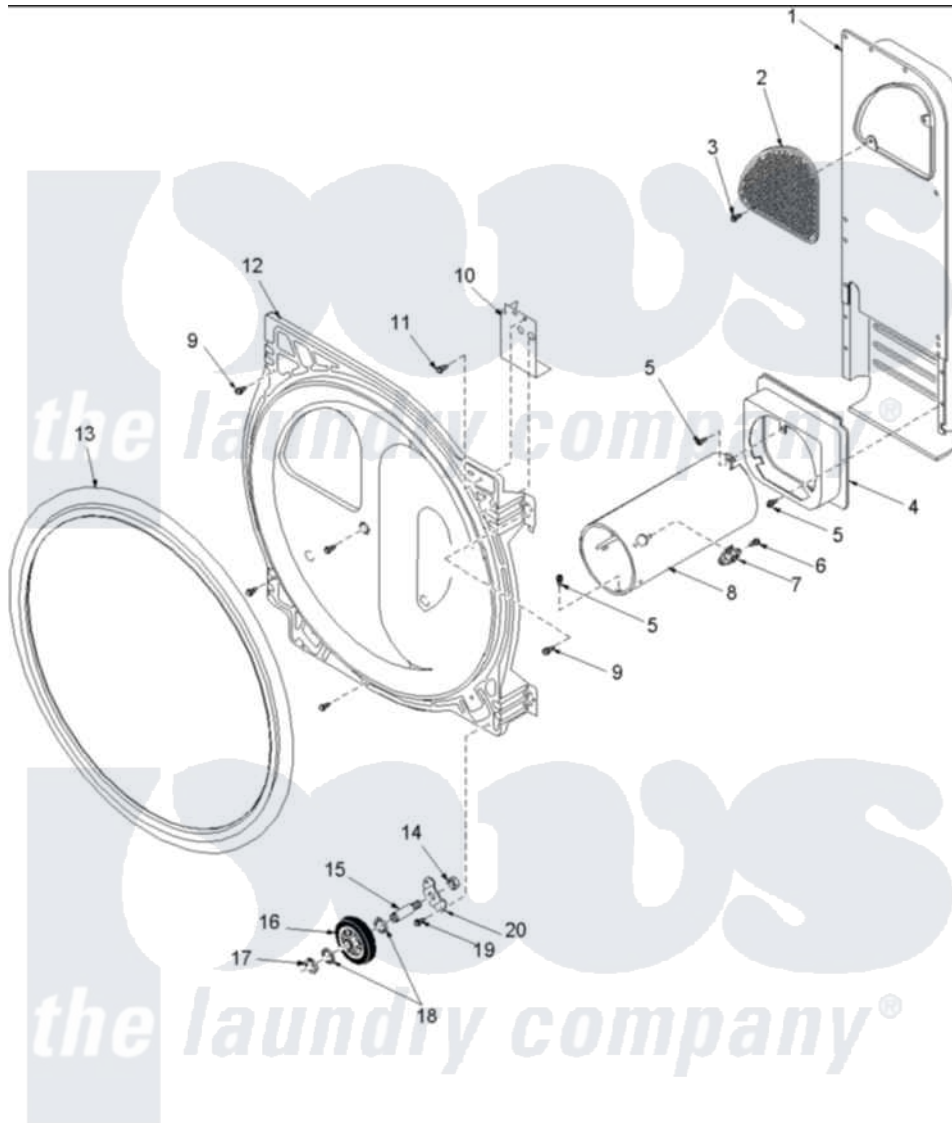

# Amana LGC20AW (BOM: PLGC20AW) 08 - REAR BULKHEAD, ROLLERS & AIR DUCT ASSY

Amana Residential Amana LGC20AW (BOM: PLGC20AW) Dryer Parts Parts Diagram 08 - REAR BULKHEAD, ROLLERS & AIR DUCT ASSY  
 Click on the part number to view part

Item	Original Part Number	Replaced By	Status	Part Description
1	503490	<a href="#">503605</a>		Assembly, Heater Duct
2	500074	<a href="#">503605</a>		Assembly, Heater Duct
4	500122	<a href="#">510101</a>		Shroud Heat Duct
6	51782		Not Available	SCREW, 6B-20X5/16
7	<a href="#">Y61886</a>			Thermostat, Limit-Blk
8	Y61888	<a href="#">37001303</a>		Duct- Comb
10	<a href="#">Y504185</a>			Shield, Terminal Block
11	<a href="#">501285</a>			Screw, No.12 X 9/16-Pla
12	504801W	<a href="#">502614WP</a>		Bulkhead, Rear
13	501801	<a href="#">37001132</a>		Seal, Cylinder
14	56156	<a href="#">358160</a>		Nut
15	<a href="#">56461</a>			Shaft
16	500214	<a href="#">37001042</a>		Assembly, Cylinder Roller
17	<a href="#">23748</a>			Ring, Retaining
18	<a href="#">52549</a>			Washer, 501 ID X3/4 Odx