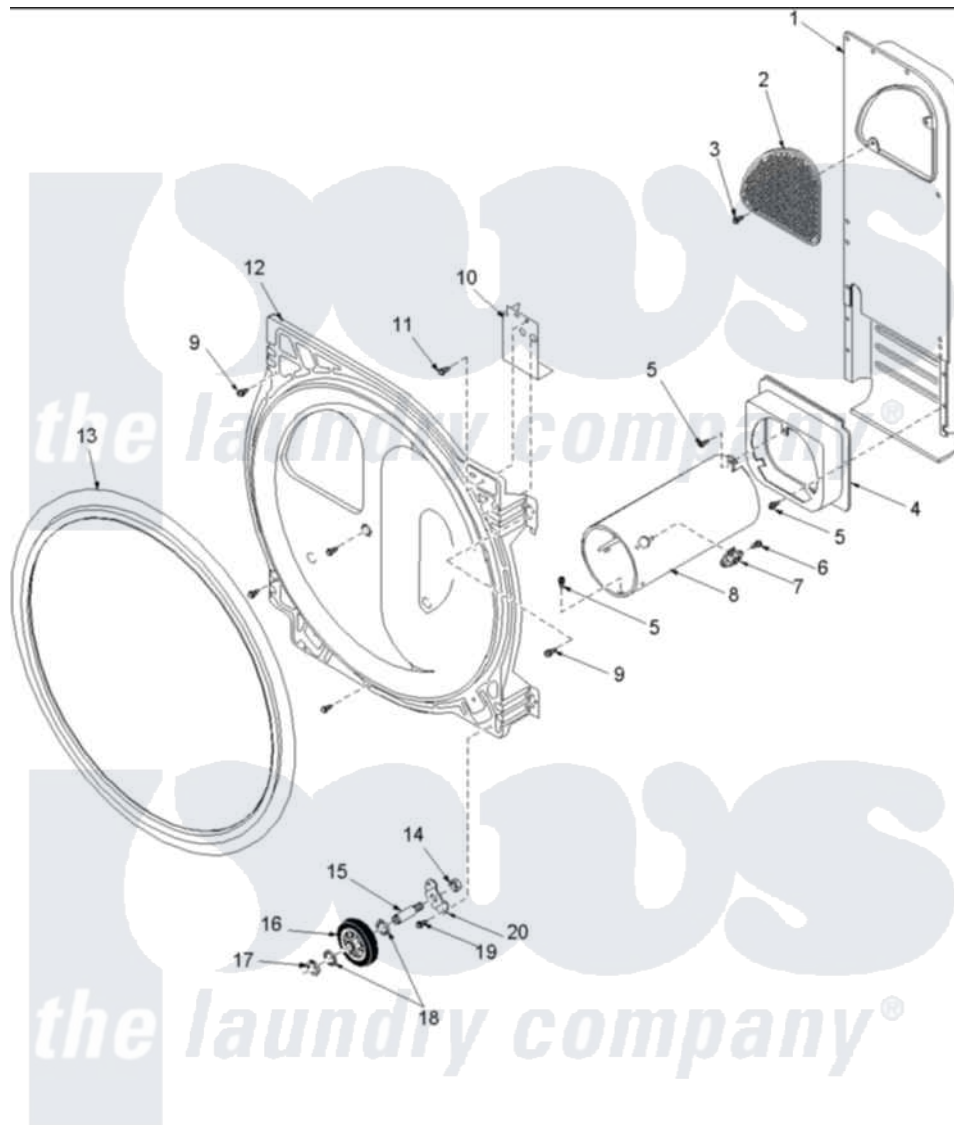

# Amana LGC50AW (BOM: PLGC50AW) 08 - REAR BULKHEAD, ROLLERS & AIR DUCT ASSY

Amana Residential Amana LGC50AW (BOM: PLGC50AW) Dryer Parts Parts Diagram 08 - REAR BULKHEAD, ROLLERS & AIR DUCT ASSY  
 Click on the part number to view part

Item	Original Part Number	Replaced By	Status	Part Description
1	503490	<a href="#">503605</a>		Assembly, Heater Duct
2	500074	<a href="#">503605</a>		Assembly, Heater Duct
4	500122	<a href="#">510101</a>		Shroud Heat Duct
6	51782		Not Available	SCREW, 6B-20X5/16
7	<a href="#">Y61886</a>			Thermostat, Limit-Blk
8	Y61888	<a href="#">37001303</a>		Duct- Comb
10	<a href="#">Y504185</a>			Shield, Terminal Block
11	<a href="#">501285</a>			Screw, No.12 X 9/16-Pla
12	504801W	<a href="#">502614WP</a>		Bulkhead, Rear
13	501801	<a href="#">37001132</a>		Seal, Cylinder
14	56156	<a href="#">358160</a>		Nut
15	<a href="#">56461</a>			Shaft
16	500214	<a href="#">37001042</a>		Assembly, Cylinder Roller
17	<a href="#">23748</a>			Ring, Retaining
18	<a href="#">52549</a>			Washer, 501 ID X3/4 Odx