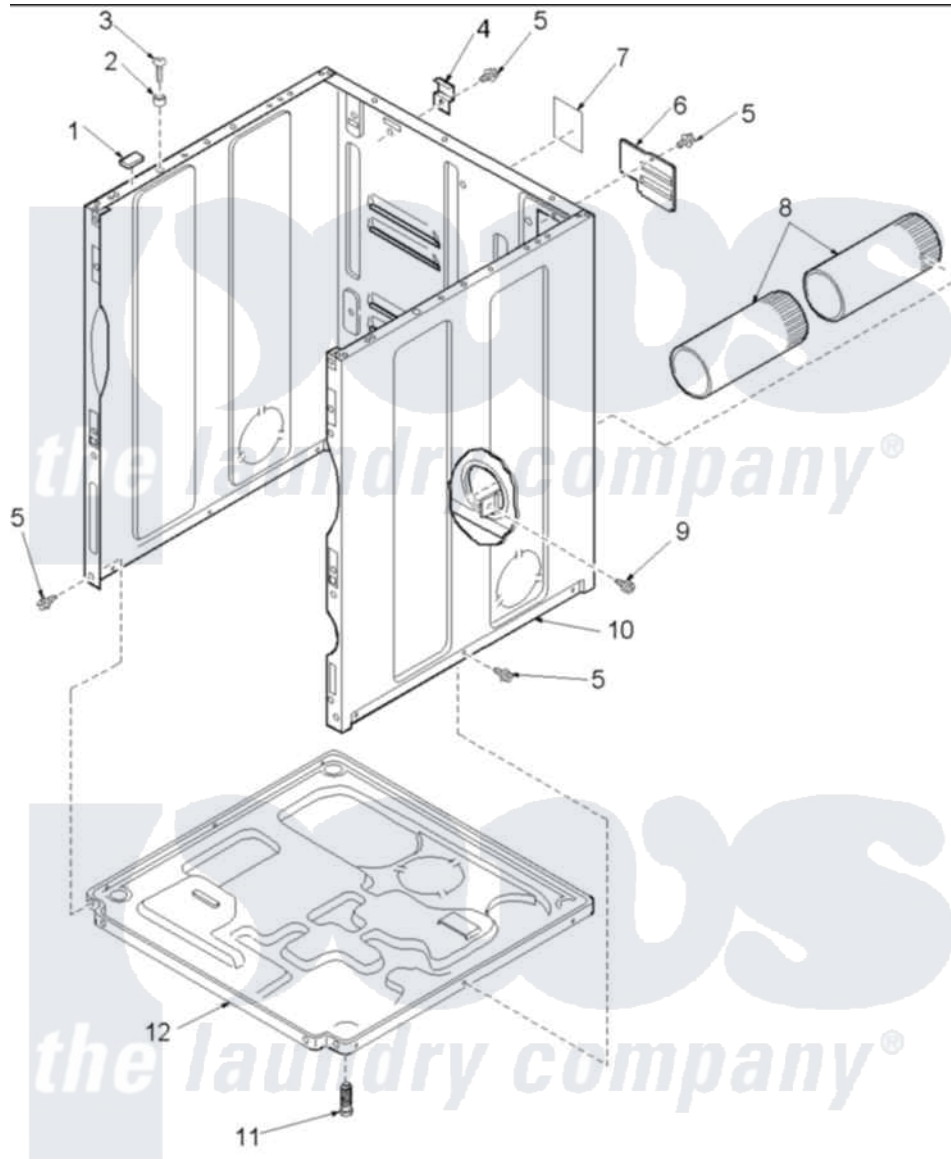

Amana LGD20AW (BOM: PLGD20AW) 01 - CABINET AND BASE

Amana Residential Amana LGD20AW (BOM: PLGD20AW) Dryer Parts Parts Diagram 01 - CABINET AND BASE
 Click on the part number to view part

Item	Original Part Number	Replaced By	Status	Part Description
1	Y56128			Pad, Bumper
2	505187			Locator, Panel
3	32671	Y014874		Screw, Idler Arm And Sleeve
4	500003			Hinge, Top
6	500114	510903		Plate Access Panel
7	501289		Not Available	(ELECTRIC MODELS)
8	505518			Duct, Exhaust
10	501688W	37001284		Cabinet As Pack
11	Y500101			Leg, Leveling
12	500070			Base, Dryer