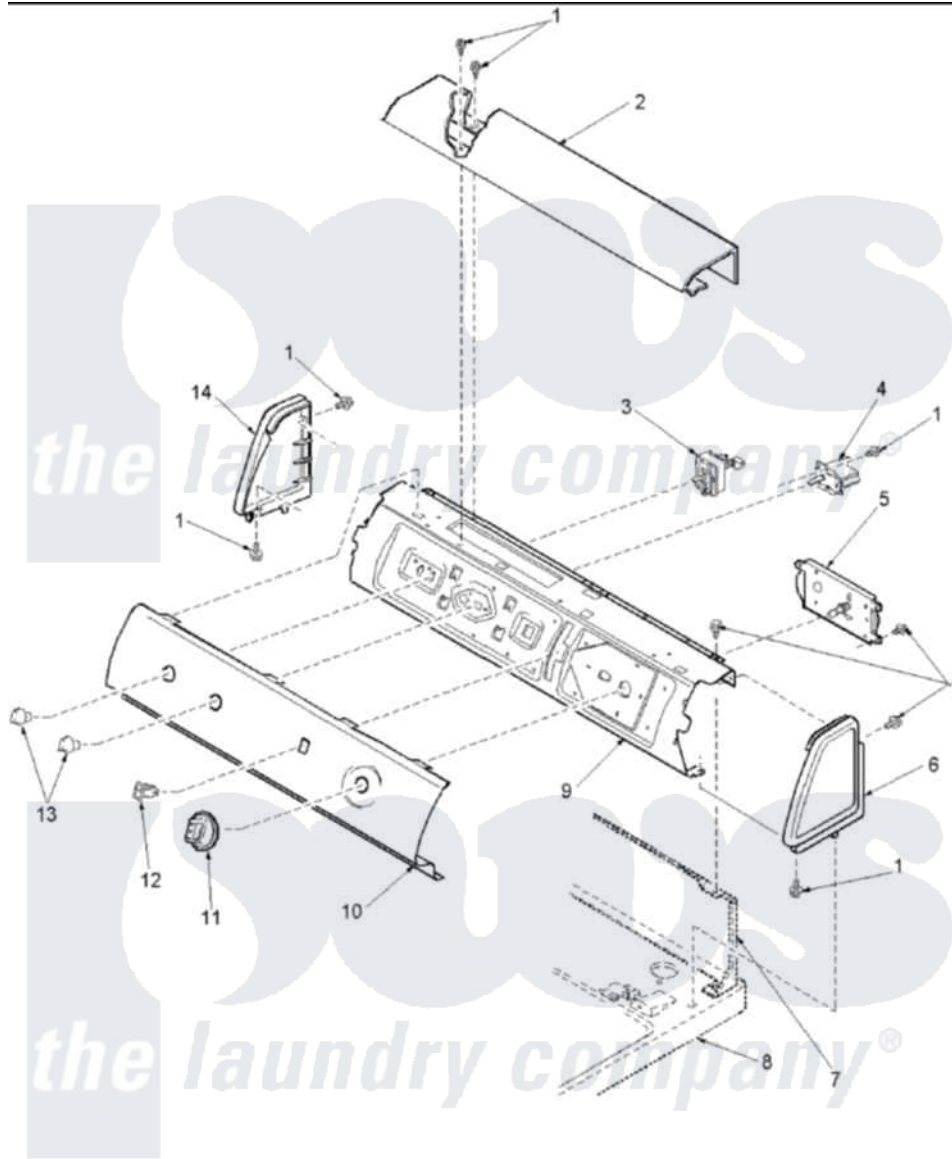

# Amana LGD20AW (BOM: PLGD20AW) 02 - CONTROL PANEL

Amana Residential Amana LGD20AW (BOM: PLGD20AW) Dryer Parts Parts Diagram 02 - CONTROL PANEL  
 Click on the part number to view part

Item	Original Part Number	Replaced By	Status	Part Description
2	<a href="#">503674W</a>			Cover, Top
3	<a href="#">Y503997</a>			Switch, Fabric Selector
5	<a href="#">Y504546</a>			Timer, 3 Cycle
6	504008W		Not Available	CAP-END RH
7	Y00000000		Not Available	SEE NOTE SEE NOTE PANEL,HOME HOOD BACK
8	Y00000000		Not Available	SEE NOTE SEE NOTE Assy, Top Panel
9	503901		Not Available	PANEL,SUPPORT CONTROL (MECH)
10	503592W		Not Available	PANEL, GRAPHIC
11	<a href="#">502220W</a>			Knob, Timer
13	<a href="#">36701W</a>			Knob
14	504009W	<a href="#">40012702W</a>		Endcap