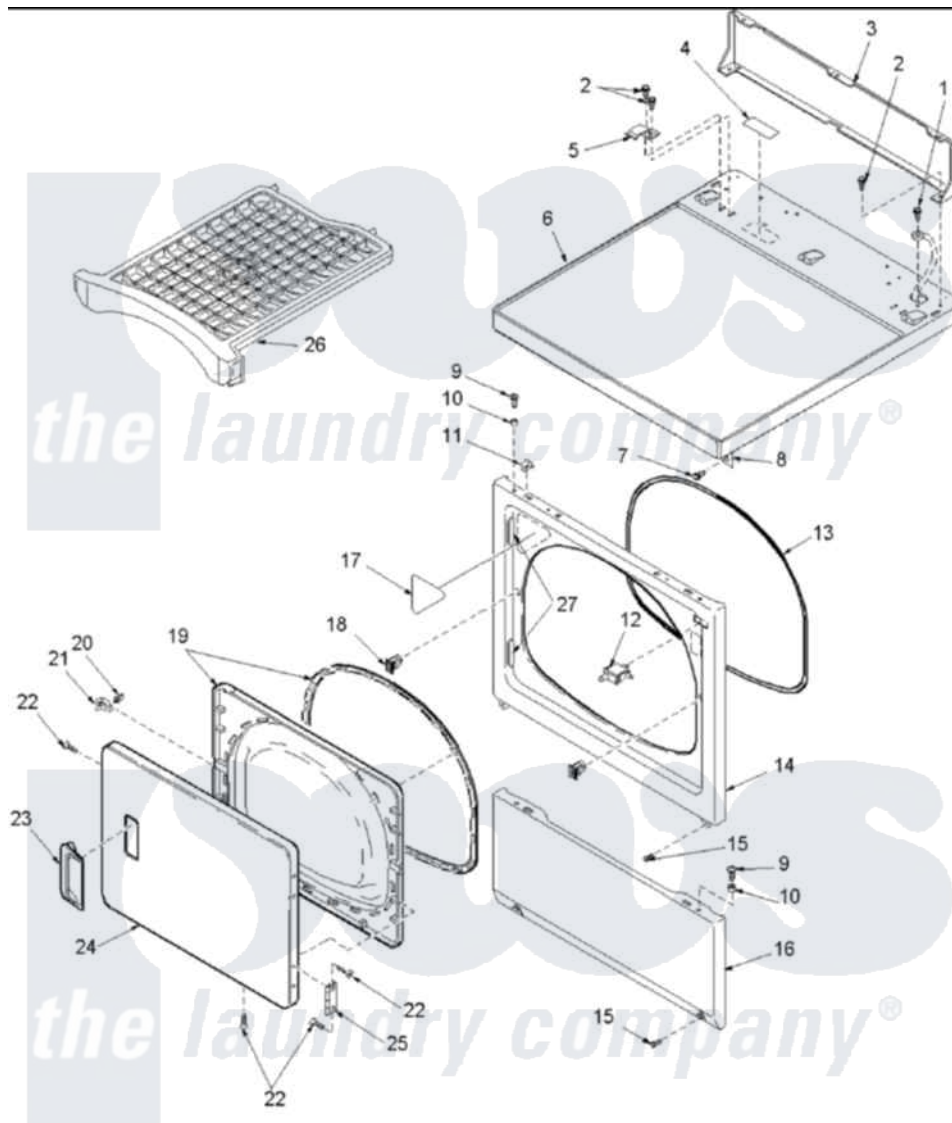

Amana LGD20AW (BOM: PLGD20AW) 03 - DOOR AND FRONT, ACCESS, AND TOP PANELS

Amana Residential Amana LGD20AW (BOM: PLGD20AW) Dryer Parts Parts Diagram 03 - DOOR AND FRONT, ACCESS, AND TOP PANELS
 Click on the part number to view part

Item	Original Part Number	Replaced By	Status	Part Description
3	500343		Not Available	PANEL,BACK(HOME HOOD)
4	24903R4		Not Available	STICKER
5	Y503876			Clip, Hold Down
6	500085W	37001027		Panel, Top
8	500084	40130801		Bracket, Top Mount
9	32671	Y014874		Screw, Idler Arm And Sleeve
10	505187			Locator, Panel
11	56080	22001650		Fastener, Spring
12	Y504570	W10169313		Switch-Dor
13	504005	511056		Seal Front Panel
14	503639W	503656WP		Panel, Front
16	503648W	40045301WP		Panel, Access
17	500281		Not Available	STICKER
18	54660	LA-1003		Door Catch Kit
19	503643W	37001028		Seal And Liner, Assembly