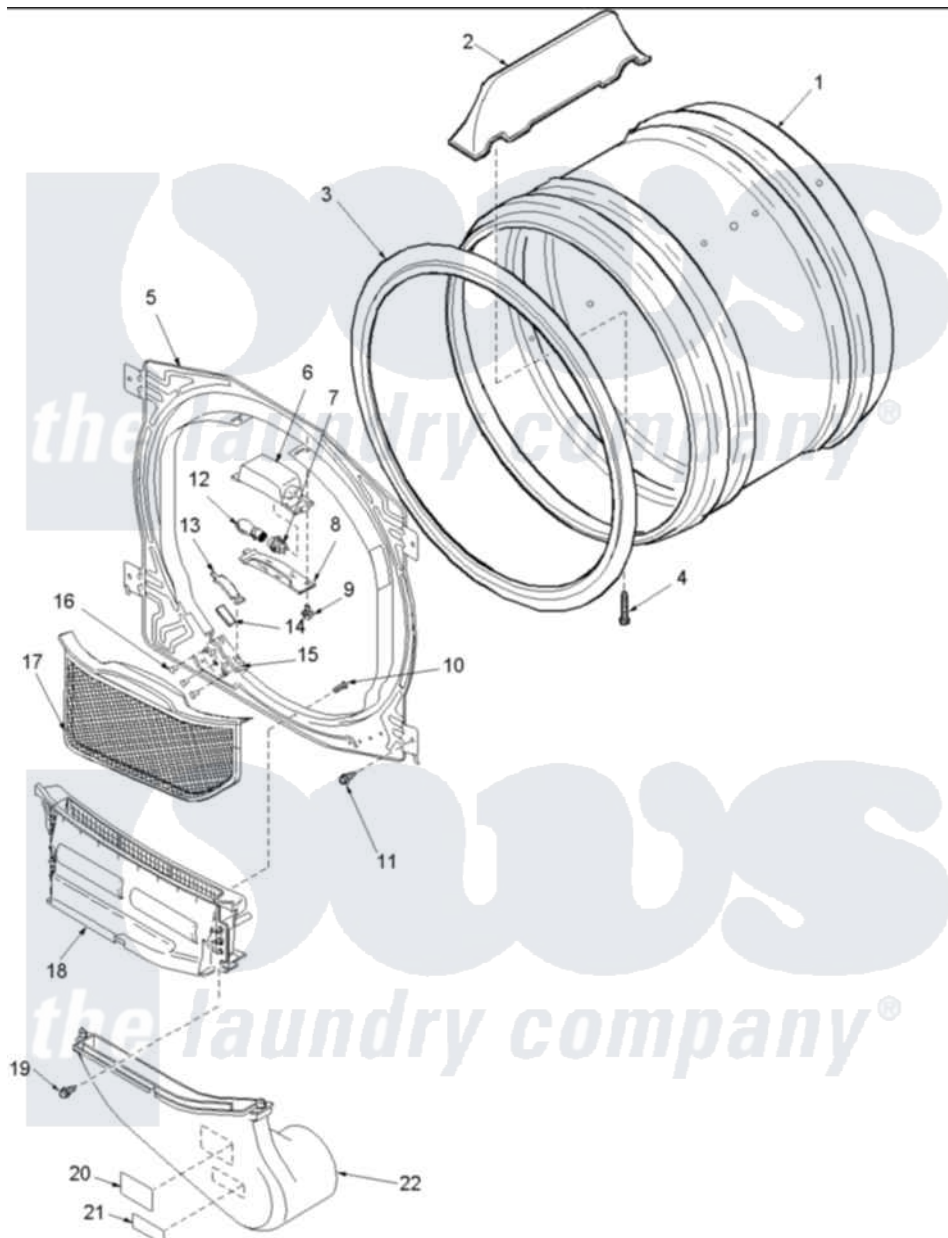

Amana LGD20AW (BOM: PLGD20AW) 04 - FRONT BULKHEAD, AIR DUCT & CYLINDER

Amana Residential Amana LGD20AW (BOM: PLGD20AW) Dryer Parts Parts Diagram 04 - FRONT BULKHEAD, AIR DUCT & CYLINDER

Click on the part number to view part

Item	Original Part Number	Replaced By	Status	Part Description
1	504467W	504467WP		Cylinder Assembly
2	503703	12002559		Baffle Kit
3	501801	37001132		Seal, Cylinder
4	Y62588			Screw, 10BT-12 X 1 Tap
5	503756W			Assembly, Blkh Front CO
11	503661	27001200		Screw
13	Y501676	37001298		Glide- Dry
14	500092	510189		Pad Felt
15	37001036			Bracket, Cylinder Glide
16	37001031	3370225		Screw
17	Y503627	37001142		Filter, Lint
18	505528	37001141		Air Duct Assembly
20	500049		Not Available	STICKER
21	Y0056529		Not Available	SCREW
22	Y503626	37001141		Air Duct Assembly