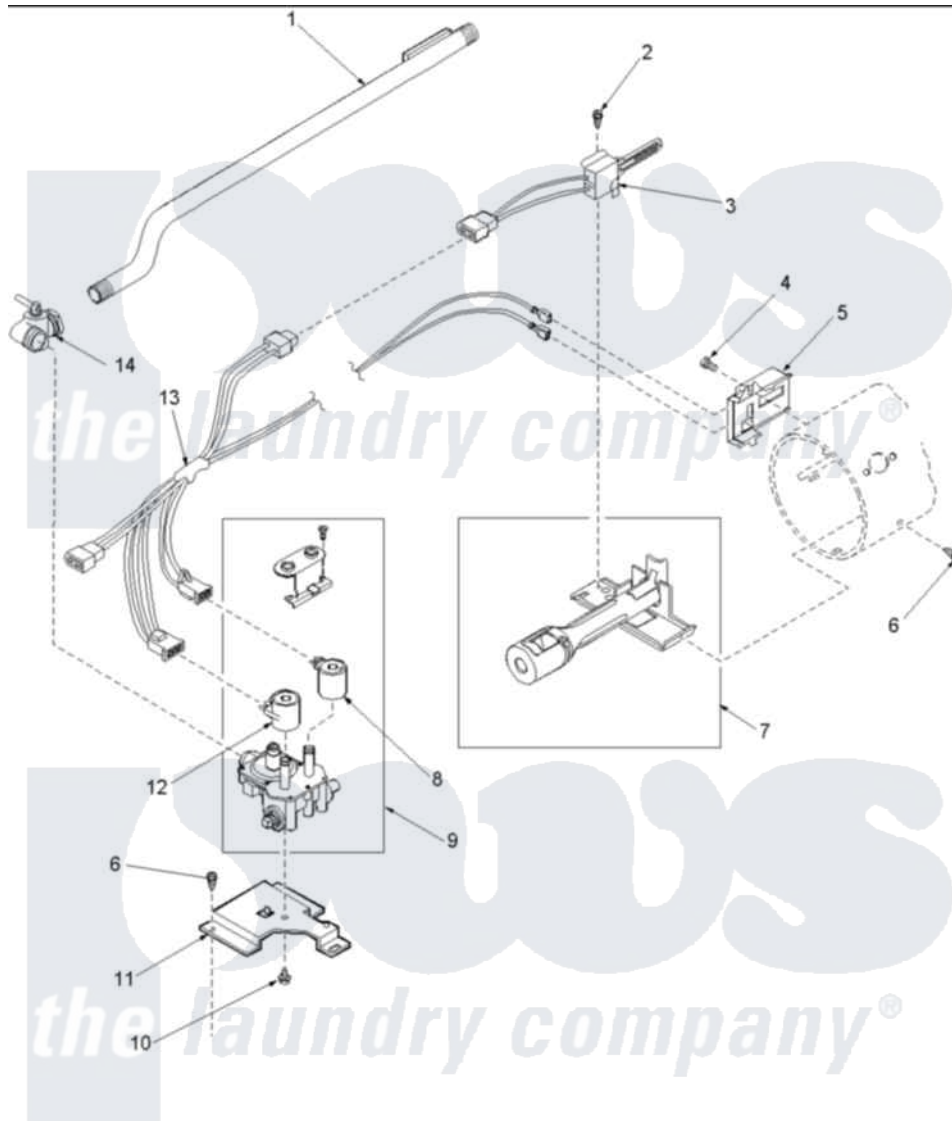

Amana LGD20AW (BOM: PLGD20AW) 05 - GAS VALVE, IGNITER & GAS CONVERSION KITS

Amana [Residential Amana LGD20AW \(BOM: PLGD20AW\) Dryer Parts](#) Parts Diagram 05 - GAS VALVE, IGNITER & GAS CONVERSION KITS
 Click on the part number to view part

Item	Original Part Number	Replaced By	Status	Part Description
1	500647	510204		Pipe
2	51782		Not Available	SCREW, 6B-20X5/16
3	503604	37001308		Ignitor
4	23222	3177991		Screw
5	Y56231	338906		Radiant, Sensor
7	Y56234	37001304		Burner Ign
8	58804B	694540		Coil, 60 Hz
9	Y504091			Assembly, Valve-Gas-Single
10	56124	3370225		Screw
11	500821			Bracket, Mounting-Gas
12	58804A	306106		Coil, Holding And Booster-W
13	60641	37001007		Harness, Wire
14	Y56229	510205		Valve-Elbo
NI	650P3			Kit, Gas Burner Conversion
"	649P3	LPK1		LP Gas Con