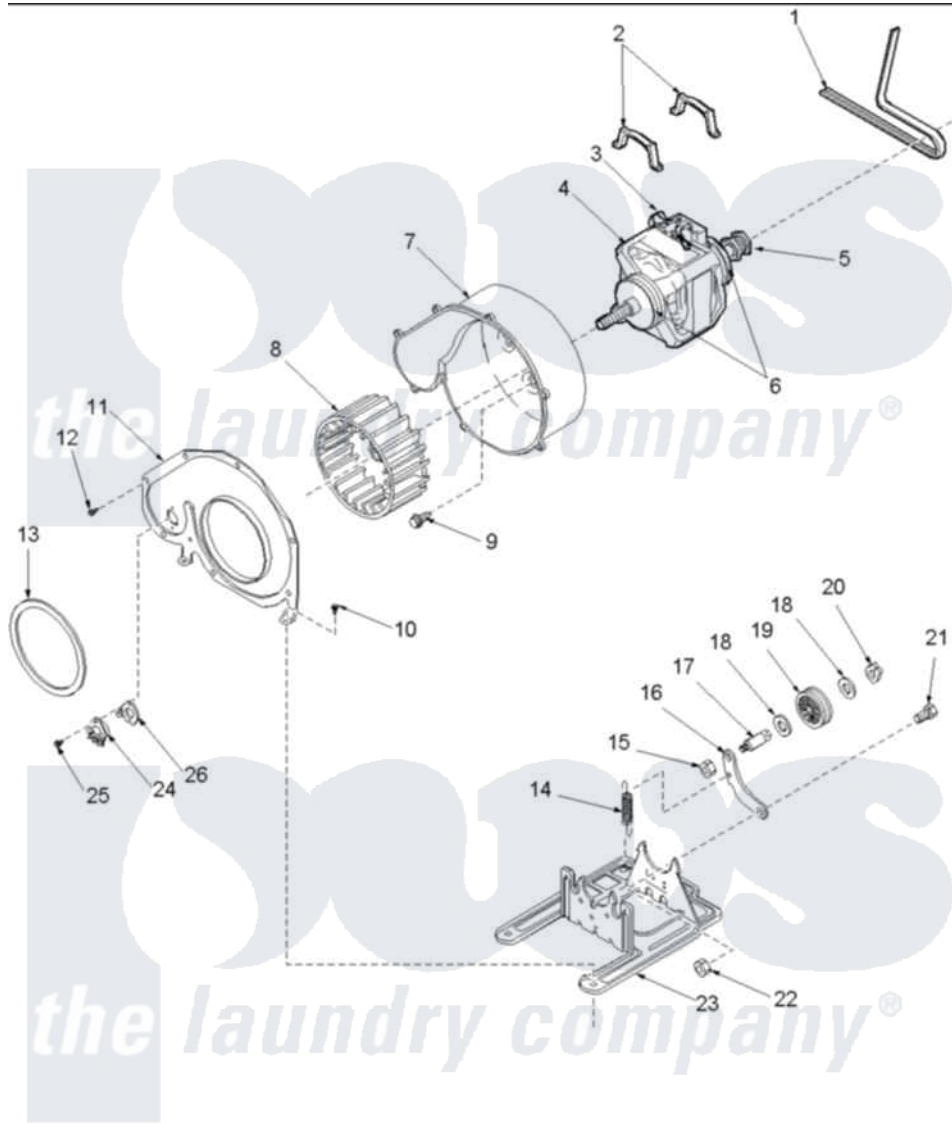

# Amana LGD20AW (BOM: PLGD20AW) 07 - MOTOR AND FAN ASSEMBLIES

Amana Residential Amana LGD20AW (BOM: PLGD20AW) Dryer Parts Parts Diagram 07 - MOTOR AND FAN ASSEMBLIES

Click on the part number to view part

Item	Original Part Number	Replaced By	Status	Part Description
1	59174	<a href="#">40111201</a>		Belt, Cylinder
2	Y58047	<a href="#">660658</a>		Clamp, Motor Mounting 343481 685441
3	501218		Not Available	MOTOR SWITCH (DOES NOT INCLUDE THERMAL PROT
4	502368	<a href="#">2200376</a>		Motor
5	<a href="#">500011</a>			Pulley, Motor
6	<a href="#">590P3</a>			Motor Hub Ring Kit
7	<a href="#">56020</a>			Housing, Blower
8	56000	<a href="#">510139P</a>		Assembly Blower Fan Package
11	500078	<a href="#">511969P</a>		Kit Blower Housing And Cover
12	<a href="#">31260</a>			Screw, No.8 X 3/8 Ind H
13	504018	<a href="#">37001119</a>		Seal, Blower Housing
14	<a href="#">56076</a>			Spring, Idler
15	56156	<a href="#">358160</a>		Nut

16	500910	<a href="#">37001144</a>	Assembly- Idler
17	<a href="#">56461</a>		Shaft
18	<a href="#">52549</a>		Washer, 501 ID X3/4 Odx
19	<a href="#">Y54414</a>		Assembly, Wheel And Bearing
20	<a href="#">23748</a>		Ring, Retaining
21	<a href="#">500824</a>		Screw, 1/4-20 Unc Hex
22	56156	<a href="#">358160</a>	Nut
23	<a href="#">503613</a>		Mount, Motor
24	<a href="#">503979</a>		Thermostat
25	Y33561	<a href="#">489464</a>	Screw
26	<a href="#">61623</a>		Thermostat, Heater-BR
NI	500269	<a href="#">37001287</a>	Assembly, Idler Lever/Shaft/Pulley