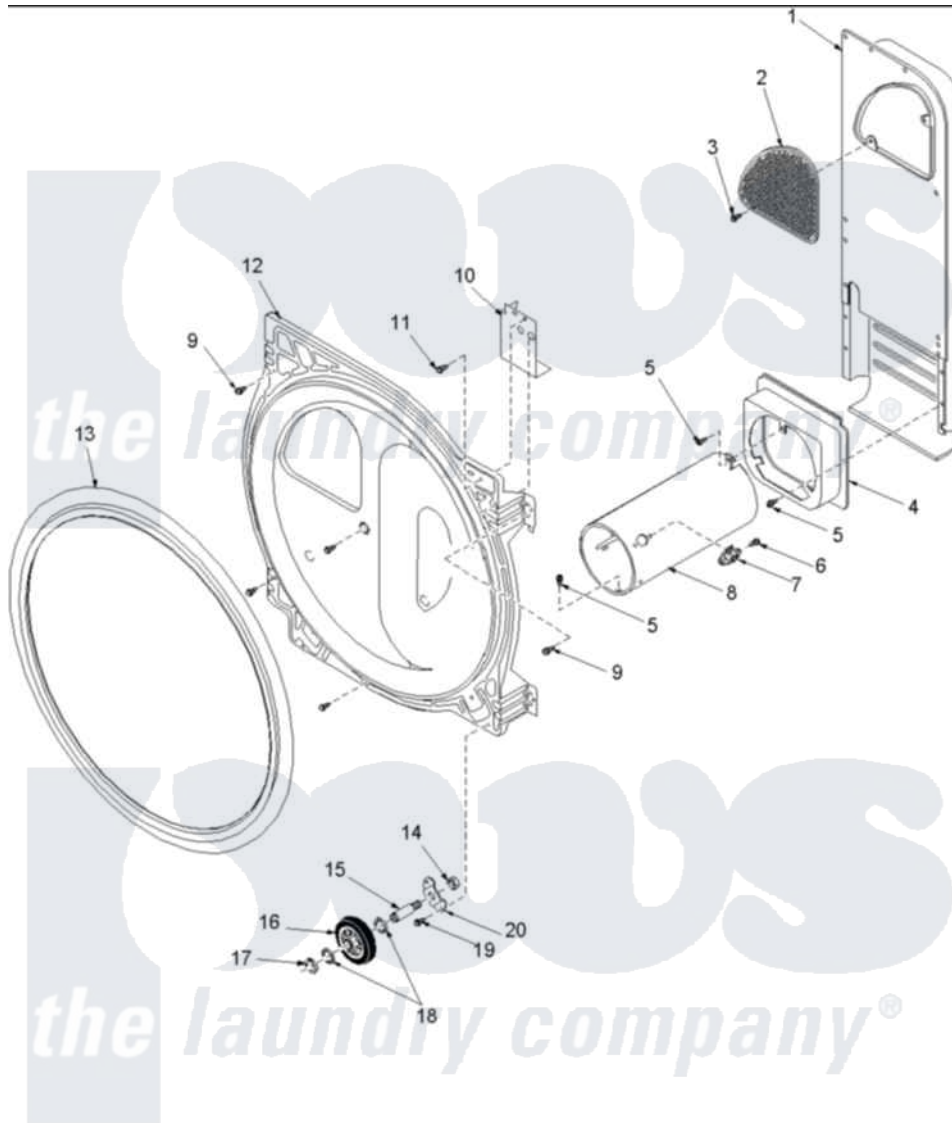

Amana LGD20AW (BOM: PLGD20AW) 08 - REAR BULKHEAD, ROLLERS & AIR DUCT ASSY

Amana Residential Amana LGD20AW (BOM: PLGD20AW) Dryer Parts Parts Diagram 08 - REAR BULKHEAD, ROLLERS & AIR DUCT ASSY
 Click on the part number to view part

Item	Original Part Number	Replaced By	Status	Part Description
1	503490	503605		Assembly, Heater Duct
2	500074	503605		Assembly, Heater Duct
4	500122	510101		Shroud Heat Duct
6	51782		Not Available	SCREW, 6B-20X5/16
7	Y61886			Thermostat, Limit-Blk
8	Y61888	37001303		Duct- Comb
10	Y504185			Shield, Terminal Block
11	501285			Screw, No.12 X 9/16-Pla
12	504801W	502614WP		Bulkhead, Rear
13	501801	37001132		Seal, Cylinder
14	56156	358160		Nut
15	56461			Shaft
16	500214	37001042		Assembly, Cylinder Roller
17	23748			Ring, Retaining
18	52549			Washer, 501 ID X3/4 Odx