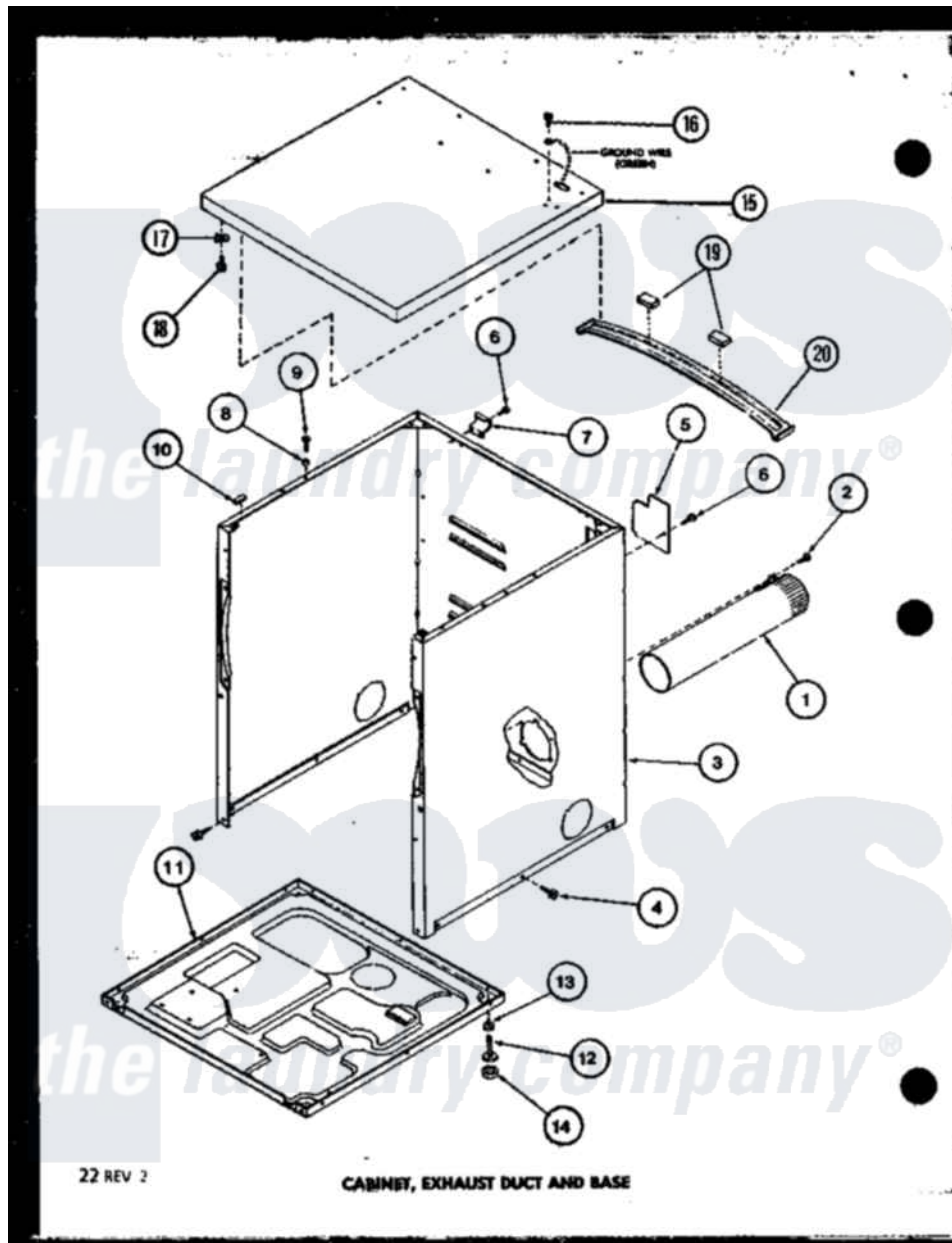

Amana LGD251 (BOM: P7762208W W) 01 - CABINET

Amana Residential Amana LGD251 (BOM: P7762208W W) Washer Parts Parts Diagram 01 - CABINET
 Click on the part number to view part

Item	Original Part Number	Replaced By	Status	Part Description
1	R0603041		Not Available	DUCT, EXHAUST
2	R0600052		Not Available	SCREW, HEX HEAD
3	R0603068		Not Available	xxxASSY, DRYER CABINET
"	R0603118		Not Available	CABINET W
4	R0600028	27001200		Screw
5	R0603040	60821		Access Cover
6	R0600017		Not Available	SCREW
7	R0605567		Not Available	HINGE
8	R0603524	505187		Locator, Panel
9	R0600031	Y014874		Screw, Idler Arm And Sleeve
10	R0606519	Y56128		Pad, Bumper
11	R0603028	60811		Assembly, Base-Complete
12	R0600051	Y305086		Adjustable Leg And Nut
13	R0601021	62739		Nut, Lock
14	R0606525	Y314137		Foot, Rubber
15	R0603113		Not Available	CABINET TOP

"	R0603112		Not Available	CABINET TOP
16	R0600055	20530		Screw, 10-24 x 3/8 Hex
17	R0601005	36020		Nut-10-24
18	R0600010		Not Available	SCREW
19	R0606520		Not Available	PAD
20	R0605550		Not Available	BRACE