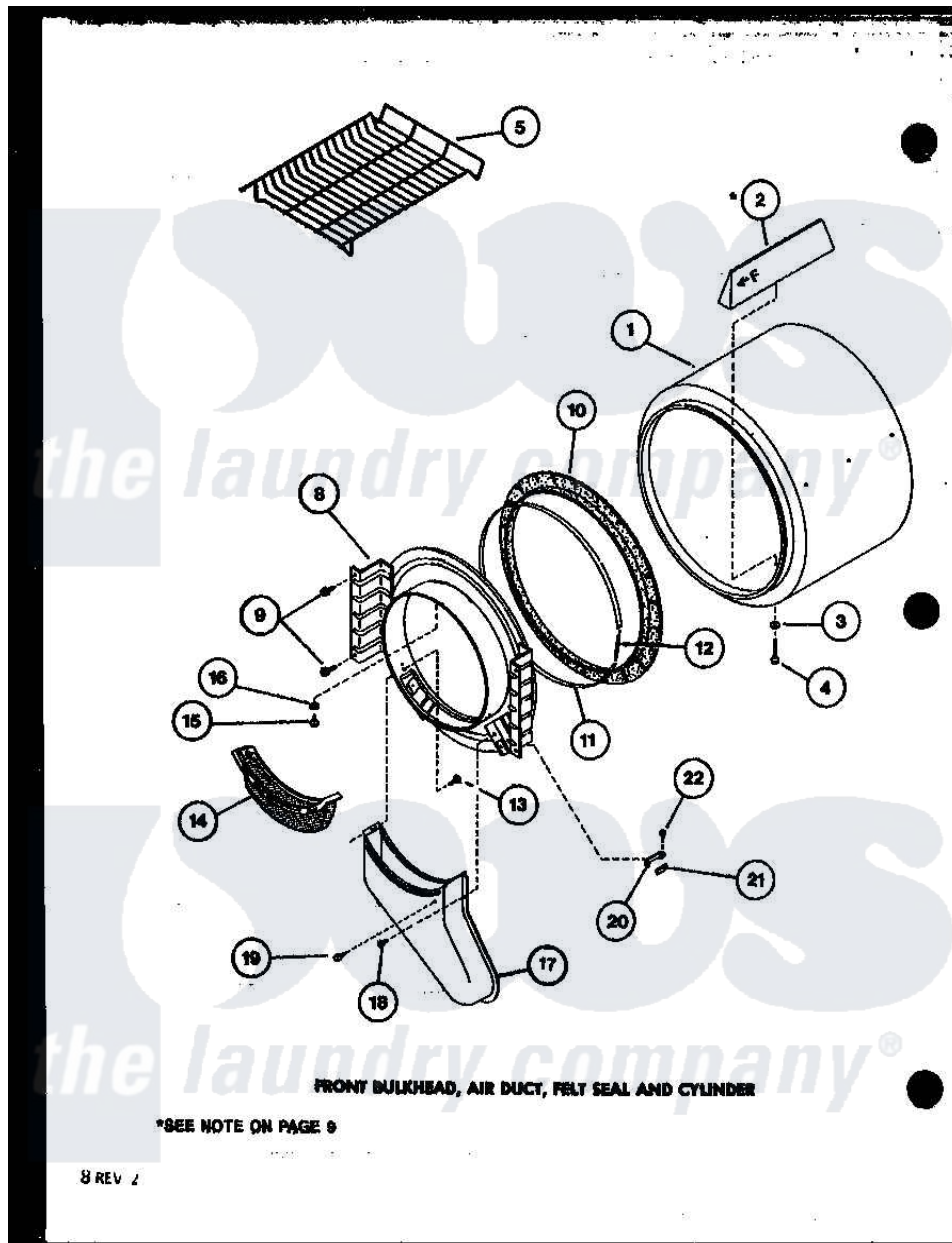

Amana LGD251 (BOM: P7762208W W) 02 - FRONT BULKHEAD

Amana Residential Amana LGD251 (BOM: P7762208W W) Washer Parts Parts Diagram 02 - FRONT BULKHEAD
 Click on the part number to view part

Item	Original Part Number	Replaced By	Status	Part Description
1	R0603031		Not Available	ASSY,CYLINDER PACK
2	R0605553		Not Available	BAFFLE
3	R0600524	M0270519		Washer
4	R0600038		Not Available	SCREW
5	R0603572		Not Available	RACK, DRYING
8	R0603030		Not Available	ASSY BULK HEAD
9	R0600017		Not Available	SCREW
10	R0604508	56088		Assembly, Seal
11	R0605555		Not Available	STRAP, SEAL
12	R0605554	52310		Spring
13	R0600036	489464		Screw
14	R0603530	61376P		Filter, Lint-White W/Inst.
15	R0600047		Not Available	SCREW
16	R0600525		Not Available	LOCKWASHER
17	R0603531		Not Available	AIR DUCT
18	R0600039	489464		Screw

19	R0606523	Not Available	BUMPER
20	R0605556	61448	Glide, Cylinder-Rulon F
21	R0604507	510189	Pad Felt
22	R0600033	489464	Screw