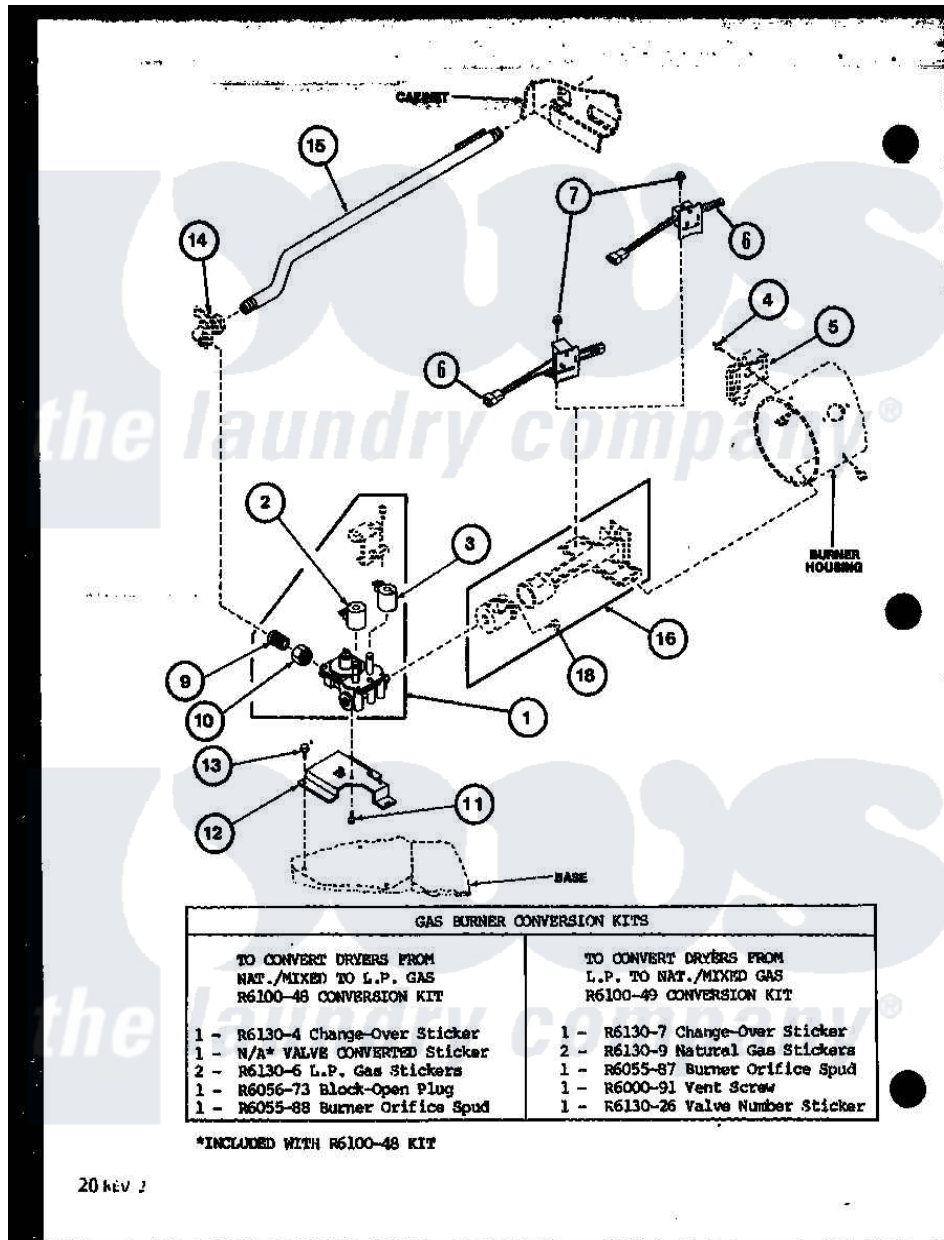

Amana LGD251 (BOM: P7762208W W) 03 - GAS BURNER CONVERSION KITS

20 REV 2

Amana Residential Amana LGD251 (BOM: P7762208W W) Washer Parts Parts Diagram 03 - GAS BURNER CONVERSION KITS

Click on the part number to view part

Item	Original Part Number	Replaced By	Status	Part Description
1	R0606002	58804		Assembly, Valve-Gas-Single-
2	R0610003	306106		Coil, Holding And Booster--W
3	R0610050	694540		Coil, 60 Hz
4	R0600033	489464		Screw
5	R0611503	338906		Radiant, Sensor
6	R0610056	37001308		Ignitor
7	R0600047		Not Available	SCREW
9	R0606526		Not Available	NIPPLE
10	R0601034	40016301		Nut, Lock
11	R0600045	3370225		Screw
12	R0605694	500821		Bracket, Mounting-Gas
13	R0600014	27001200		Screw
14	R0606004	510205		Valve-Elbo
15	R0610051	58911		Assembly, Lead-In Pipe
16	R0610023	37001304		Burner Ign