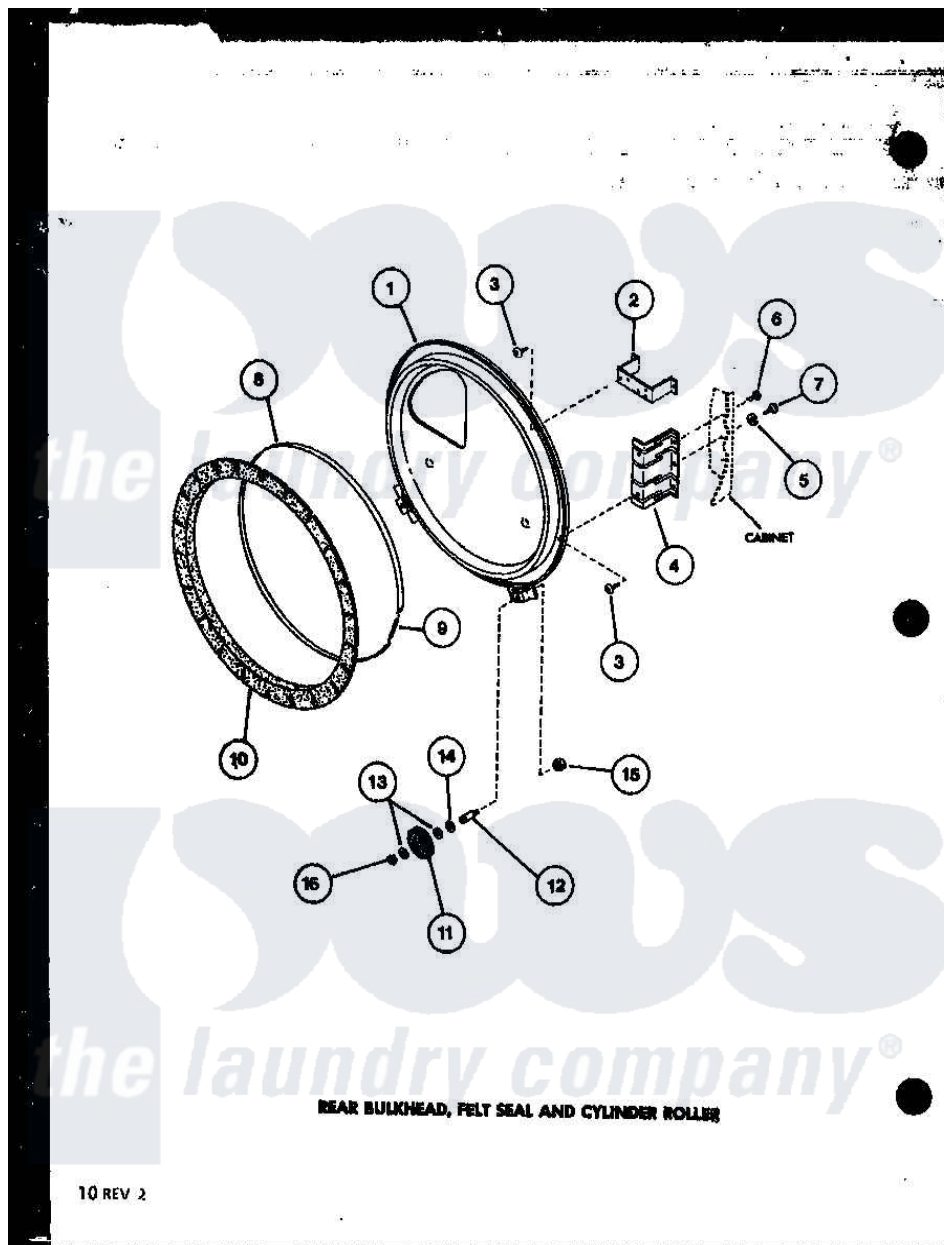

Amana LGD251 (BOM: P7762208W W) 09 - REAR BULKHEAD

REAR BULKHEAD, FELT SEAL AND CYLINDER ROLLER

10 REV 2

Amana Residential Amana LGD251 (BOM: P7762208W W) Washer Parts Parts Diagram 09 - REAR BULKHEAD
 Click on the part number to view part

Item	Original Part Number	Replaced By	Status	Part Description
1	R0603117		Not Available	ASSY,REAR BULKHEAD
2	R0605558	60823P		Bracket, Terminal Block
3	R0600041		Not Available	SCREW
4	R0605557		Not Available	BRACKET
5	R0600527		Not Available	WASHER
6	R0600017		Not Available	SCREW
7	R0600040		Not Available	SCREW
8	R0605555		Not Available	STRAP, SEAL
9	R0605554	52310		Spring
10	R0604508	56088		Assembly, Seal
11	R0605559	62649P		Roller- CY
12	R0605560	56461		Shaft
13	R0600526	52549		Washer, 501 ID X3/4 Odx
14	R0600528		Not Available	THRUST WASHER
15	R0601009	358160		Nut
16	R0601527	23748		Ring, Retaining