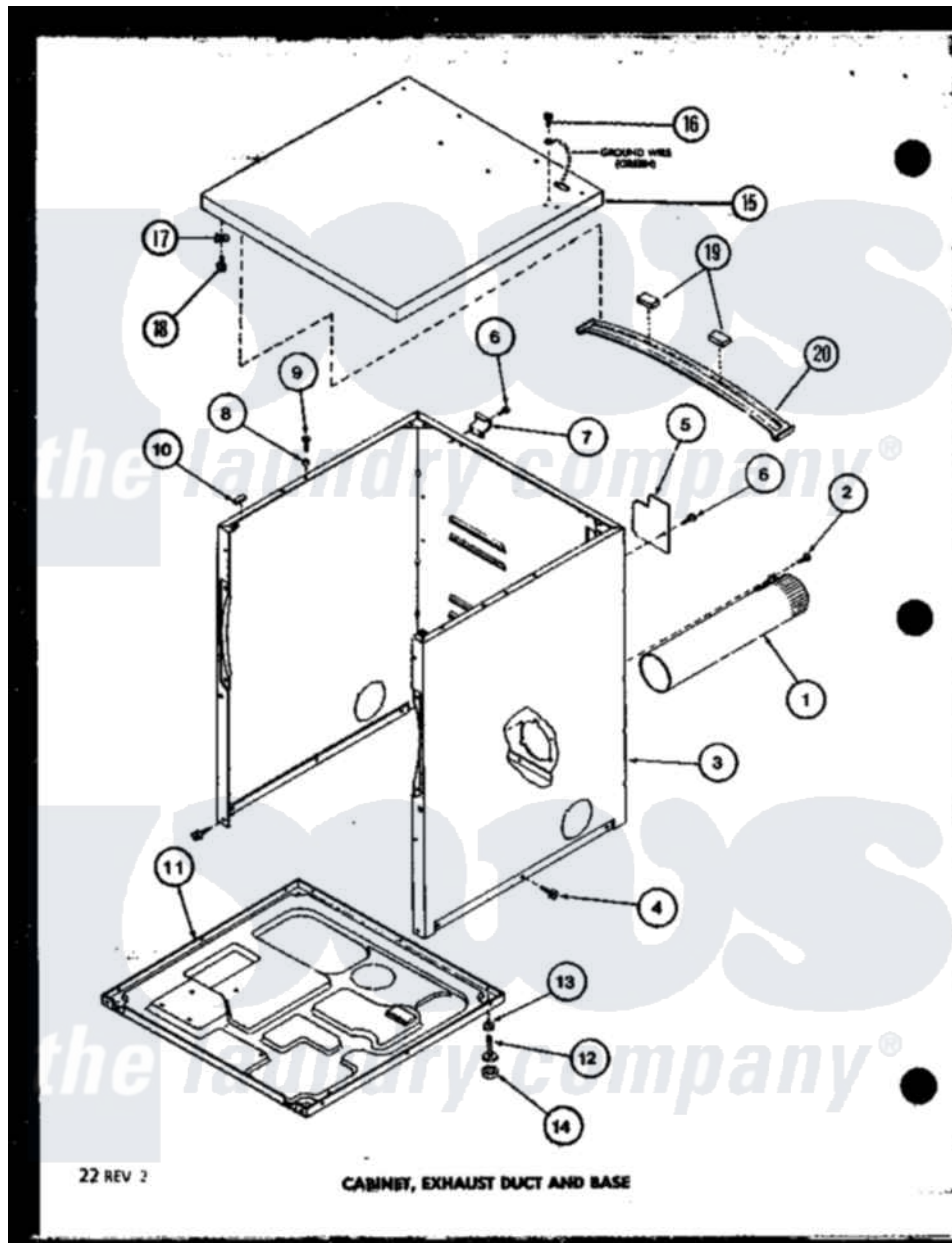

# Amana LGD251 (BOM: P7762212W W) 01 - CABINET

Amana Residential Amana LGD251 (BOM: P7762212W W) Washer Parts Parts Diagram 01 - CABINET  
 Click on the part number to view part

Item	Original Part Number	Replaced By	Status	Part Description
1	R0603041		Not Available	DUCT, EXHAUST
2	R0600052		Not Available	SCREW, HEX HEAD
3	R0603068		Not Available	xxxASSY, DRYER CABINET
"	R0603118		Not Available	CABINET W
4	R0600028	<a href="#">27001200</a>		Screw
5	R0603040	<a href="#">60821</a>		Access Cover
6	R0600017		Not Available	SCREW
7	R0605567		Not Available	HINGE
8	R0603524	<a href="#">505187</a>		Locator, Panel
9	R0600031	<a href="#">Y014874</a>		Screw, Idler Arm And Sleeve
10	R0606519	<a href="#">Y56128</a>		Pad, Bumper
11	R0603028	<a href="#">60811</a>		Assembly, Base-Complete
12	R0600051	<a href="#">Y305086</a>		Adjustable Leg And Nut
13	R0601021	<a href="#">62739</a>		Nut, Lock
14	R0606525	<a href="#">Y314137</a>		Foot, Rubber
15	R0603149		Not Available	TOP ASSY W

"	R0603148		Not Available	TOP, ASSY A
16	R0600055	<a href="#">20530</a>		Screw, 10-24 x 3/8 Hex
17	R0601005	<a href="#">36020</a>		Nut-10-24
18	R0600010		Not Available	SCREW
19	R0606520		Not Available	PAD
20	R0605550		Not Available	BRACE