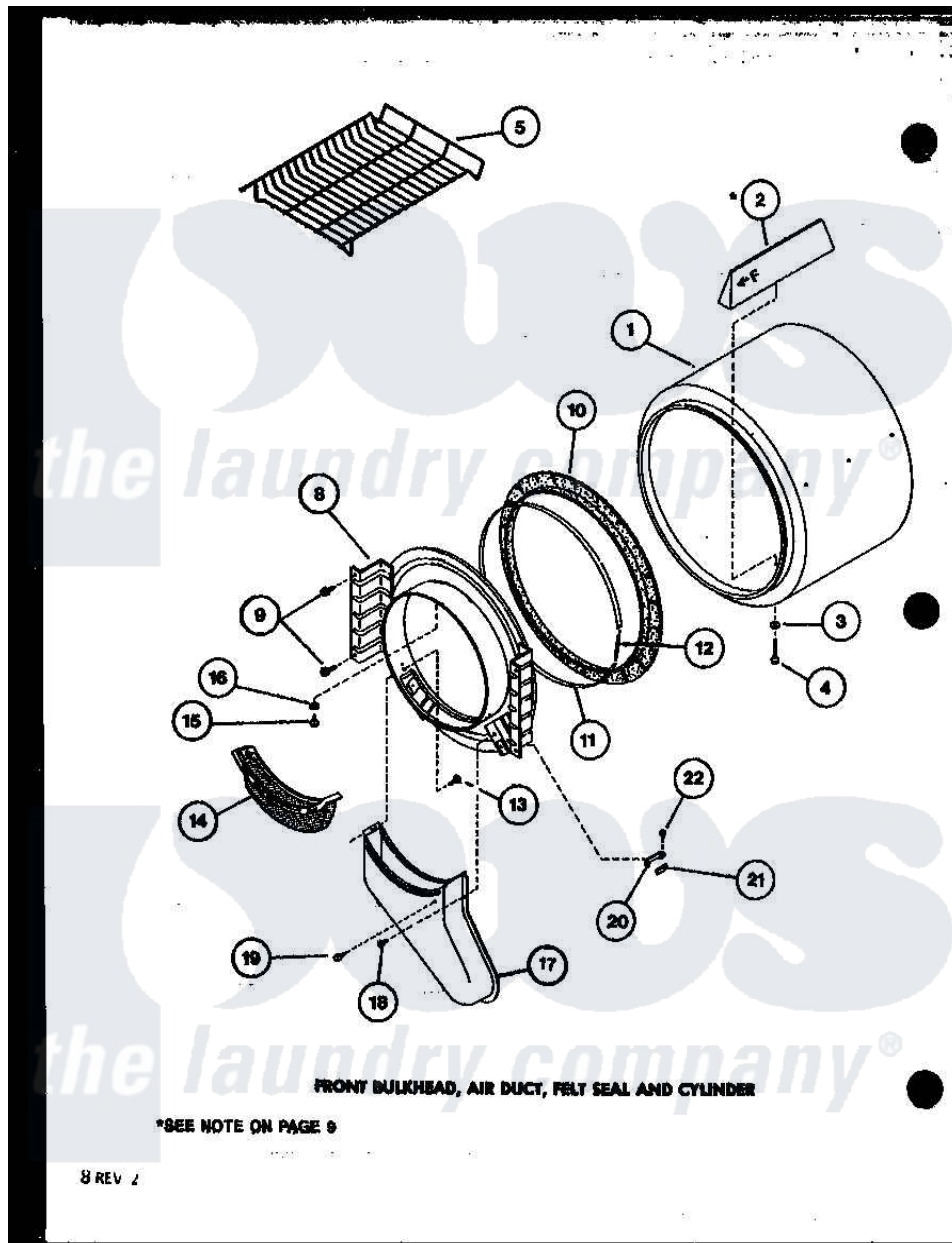

Amana LGD251 (BOM: P7762212W W) 02 - FRONT BULKHEAD

Amana Residential Amana LGD251 (BOM: P7762212W W) Washer Parts Parts Diagram 02 - FRONT BULKHEAD
 Click on the part number to view part

Item	Original Part Number	Replaced By	Status	Part Description
1	R0603031		Not Available	ASSY,CYLINDER PACK
2	R0605553		Not Available	BAFFLE
3	R0600524	M0270519		Washer
4	R0600038		Not Available	SCREW
5	R0603572		Not Available	RACK, DRYING
8	R0603155		Not Available	FRONT BULKHEAD W
"	R0603154		Not Available	FRONT BULKHEAD L
9	R0600017		Not Available	SCREW
10	R0604508	56088		Assembly, Seal
11	R0605555		Not Available	STRAP, SEAL
12	R0605554	52310		Spring
13	R0600036	489464		Screw
14	R0603578	61376P		Filter, Lint-White W/Inst.
15	R0600047		Not Available	SCREW
16	R0600525		Not Available	LOCKWASHER
17	R0603531		Not Available	AIR DUCT

18	R0600039	489464	Screw
19	R0606523	Not Available	BUMPER
20	R0605556	61448	Glide, Cylinder-Rulon F
21	R0604507	510189	Pad Felt
22	R0600033	489464	Screw