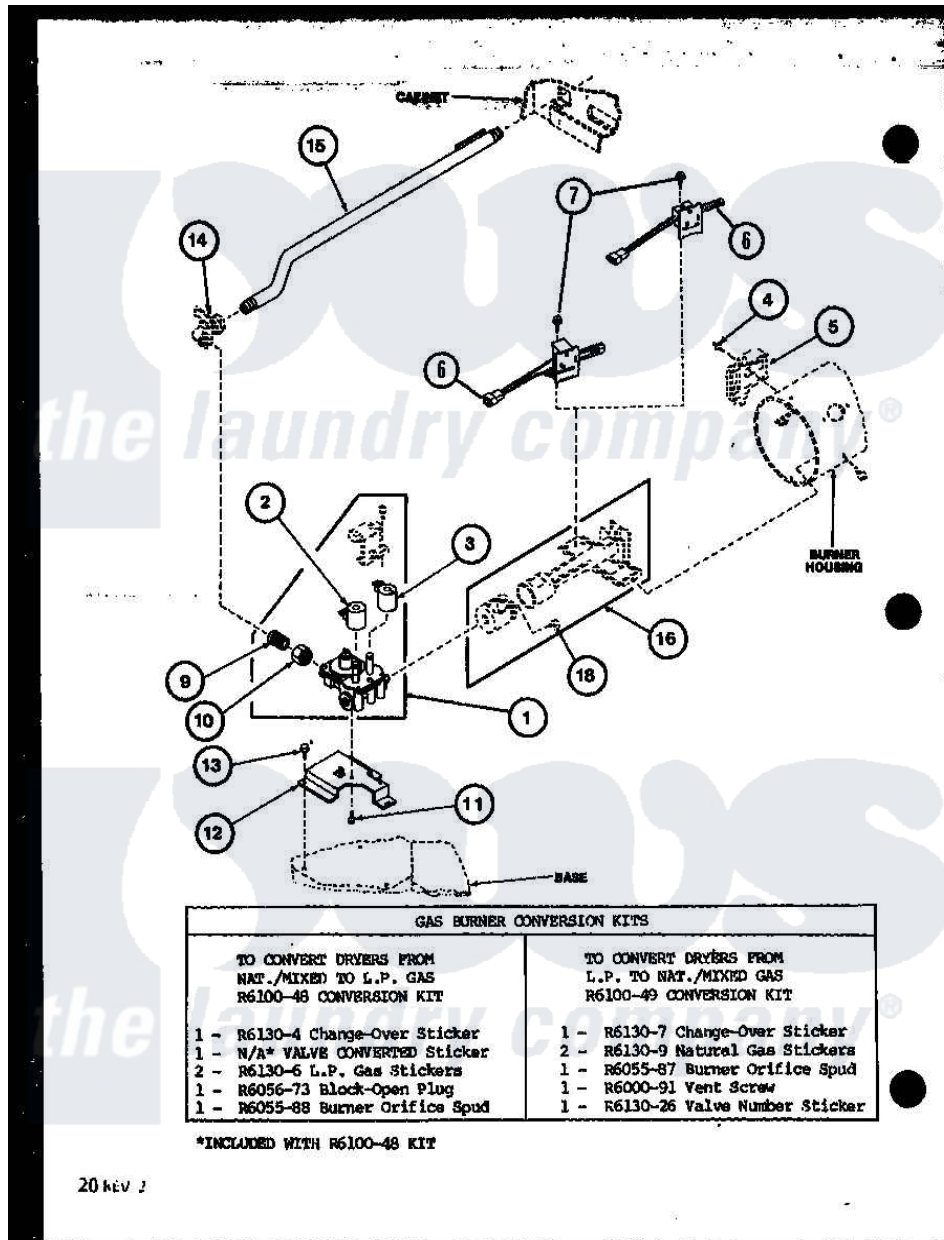

Amana LGD251 (BOM: P7762212W W) 03 - GAS BURNER CONVERSION KITS

20 REV 2

Amana Residential Amana LGD251 (BOM: P7762212W W) Washer Parts Parts Diagram 03 - GAS BURNER CONVERSION KITS

Click on the part number to view part

Item	Original Part Number	Replaced By	Status	Part Description
1	R0606002	58804		Assembly, Valve-Gas-Single-
2	R0610003	306106		Coil, Holding And Booster--W
3	R0610050	694540		Coil, 60 Hz
4	R0600033	489464		Screw
5	R0611503	338906		Radiant, Sensor
6	R0610056	37001308		Ignitor
7	R0600047		Not Available	SCREW
9	R0606526		Not Available	NIPPLE
10	R0601034	40016301		Nut, Lock
11	R0600045	3370225		Screw
12	R0605694	500821		Bracket, Mounting-Gas
13	R0600014	27001200		Screw
14	R0606004	510205		Valve-Elbo
15	R0610051	58911		Assembly, Lead-In Pipe
16	R0610023	37001304		Burner Ign