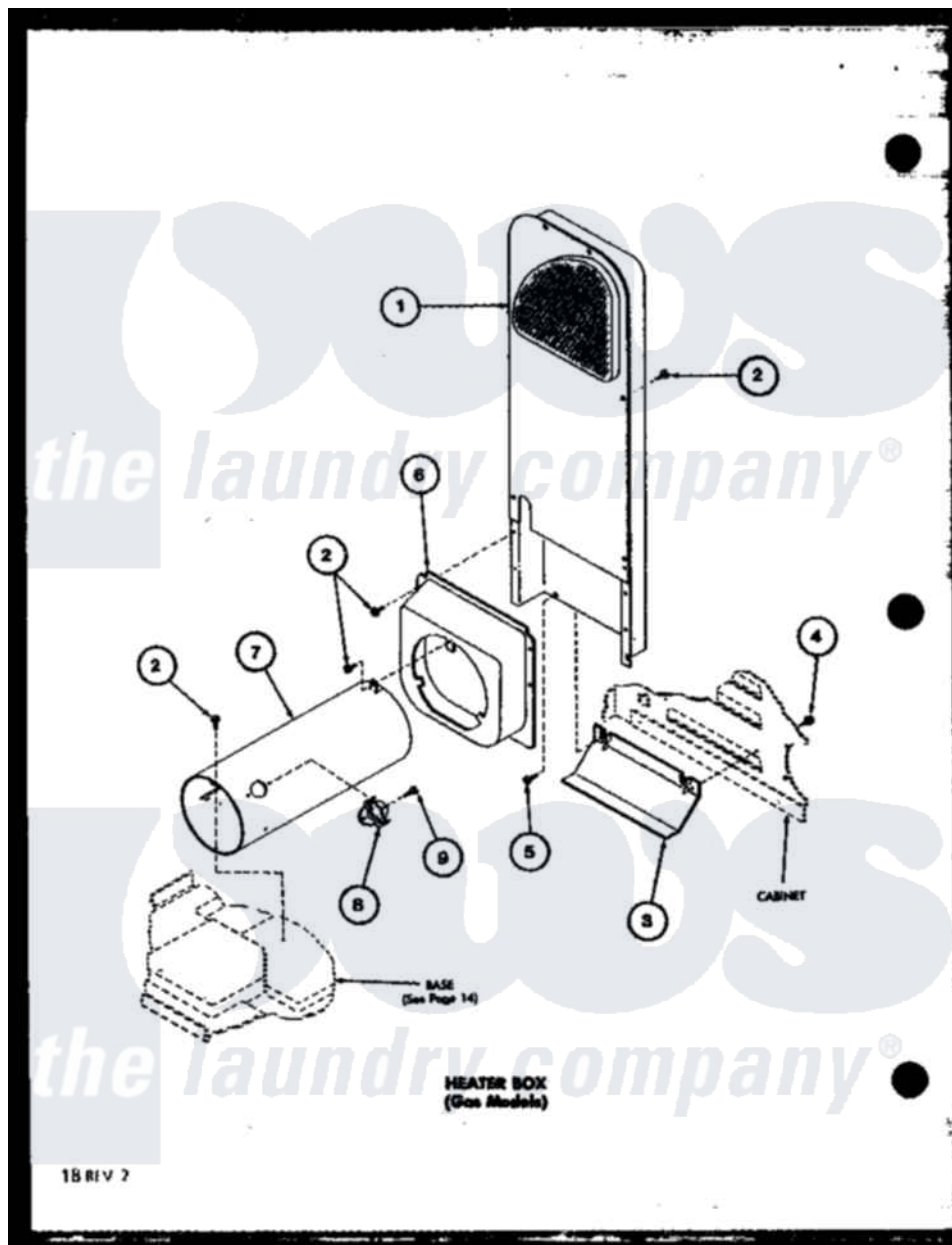

Amana LGD251 (BOM: P7762212W W) 04 - HEATER BOX (GAS MODELS)

Amana Residential Amana LGD251 (BOM: P7762212W W) Washer Parts Parts Diagram 04 - HEATER BOX (GAS MODELS)

[Click on the part number to view part](#)

Item	Original Part Number	Replaced By	Status	Part Description
1	R0603035	503605		Assembly, Heater Duct
2	R0600014	27001200		Screw
3	R0603036		Not Available	SHIELD
4	R0600017		Not Available	SCREW
5	R0600028	27001200		Screw
6	R0603037	510101		Shroud Heat Duct
7	R0603038		Not Available	HOUSING, BURNER
8	R0611004	489P3		Limit Thermostat
9	R0600033	489464		Screw