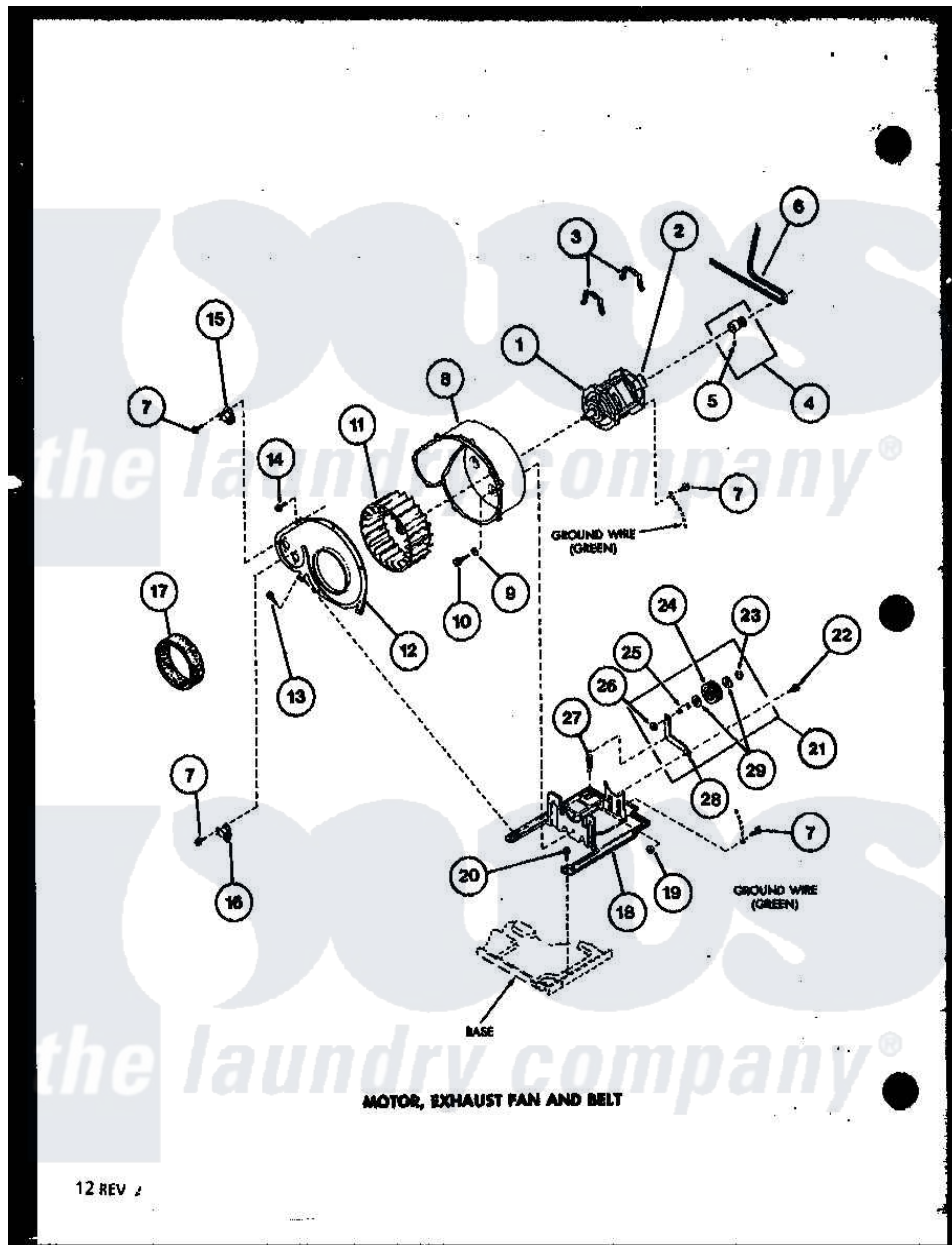

Amana LGD251 (BOM: P7762212W W) 06 - MOTOR

Amana Residential Amana LGD251 (BOM: P7762212W W) Washer Parts Diagram 06 - MOTOR
 Click on the part number to view part

Item	Original Part Number	Replaced By	Status	Part Description
1	R0607005	915P3		Motor-Drve
2	R0602516			Motor Switch
"	R0602517		Not Available	SWITCH
"	R0602533		Not Available	MOTOR SWITCH
3	R0601526	660658		Clamp, Motor Mounting 343481 685441
4	R0610059		Not Available	KIT,PULLEY & SETSCREW
5	R0600042		Not Available	SET SCREW
6	R0606549	40111201		Belt, Cylinder
7	R0600033	489464		Screw
8	R0603034	56020		Housing, Blower
9	R0600529	20176		Washer, .2656 ID x 9/16 OD
10	R0600028	27001200		Screw
11	R0603532	510139P		Assembly Blower Fan Package
12	R0603033		Not Available	HSG COVER
13	R0600001	W10116760		Screw

14	R0600004	W10116760	Screw
15	R0611001	56410	Thermostat
16	R0611002		Not Available THERMOSTAT
17	R0604509		Not Available FELT SEAL
18	R0605562	503613	Mount, Motor
19	R0601011	27001225	Nut, Jam Mid Lock 1/4-20
20	R0600017		Not Available SCREW
21	R0610019	56170P	Assembly- Idle
22	R0600043		Not Available SCREW
23	R0601527	23748	Ring, Retaining
24	R0609504	Y54414	Assembly, Wheel And Bearing
25	R0605560	56461	Shaft
26	R0601009	358160	Nut
27	R0605563	56076	Spring, Idler
28	R0605561		Not Available LEVER, IDLER
29	R0600526	52549	Washer, 501 ID X3/4 Odx