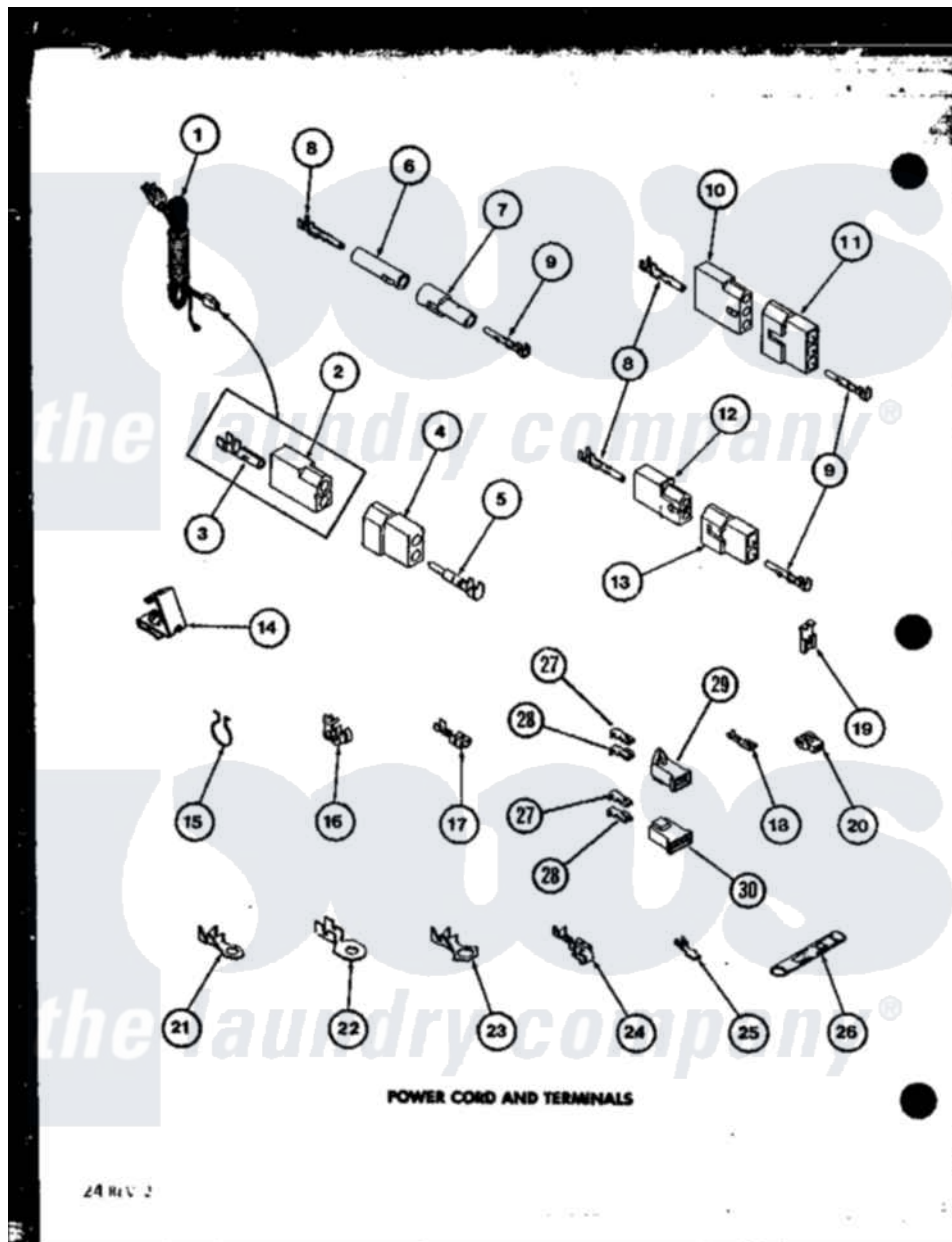

Amana LGD251 (BOM: P7762212W W) 08 - POWER CORD AND TERMINALS

Amana Residential Amana LGD251 (BOM: P7762212W W) Washer Parts Parts Diagram 08 - POWER CORD AND TERMINALS

Click on the part number to view part

Item	Original Part Number	Replaced By	Status	Part Description
6	R0605035	26301		Receptacle, Molex
7	R0605036		Not Available	CONNECTOR
8	R0605004	5011-XX		093 Female Socket
9	R0605003	Y00116		Terminal, Pin-Male
10	R0605033		Not Available	RECEPTACLE
11	R0605034	23040		Plug-3 Circuit
12	R0605038		Not Available	RECEPTACLE
13	R0605037	56448		Terminal Block Plug
14	R0605032	B5733302		Clip, Ground
15	R0601522	51291		Clip, Wire
16	R0601502	211881		Grommet, Cord Part Not Used- Gas Models Only
17	R0605005		Not Available	TERMINAL
18	R0605002	00112		Terminal, Spade-3/16 Fe
19	R0605006	Y00120		Terminal, Flag-1/4 Fema

20	R0605011		Not Available	INSULATOR
21	R0605026	00110		No.10 18 Gauge Wire
22	R0605027	Y00111		Ring Terminal No.10 No.10 18 Gauge Wires Or
23	R0605007		Not Available	TERMINAL
24	R0605028	Y00114		Spade Terminal
25	R0605031	Y00138		Male Tab Terminal 18 Gauge Wire)
26	R0605008		Not Available	CONNECTOR
27	R0605070	Y00189		Terminal, Spade
28	R0605071	Y00190		Connector-Receptacle
29	R0605072	58799		Connector-2 Circuit
30	R0605073		Not Available	TERMINAL BLOCK